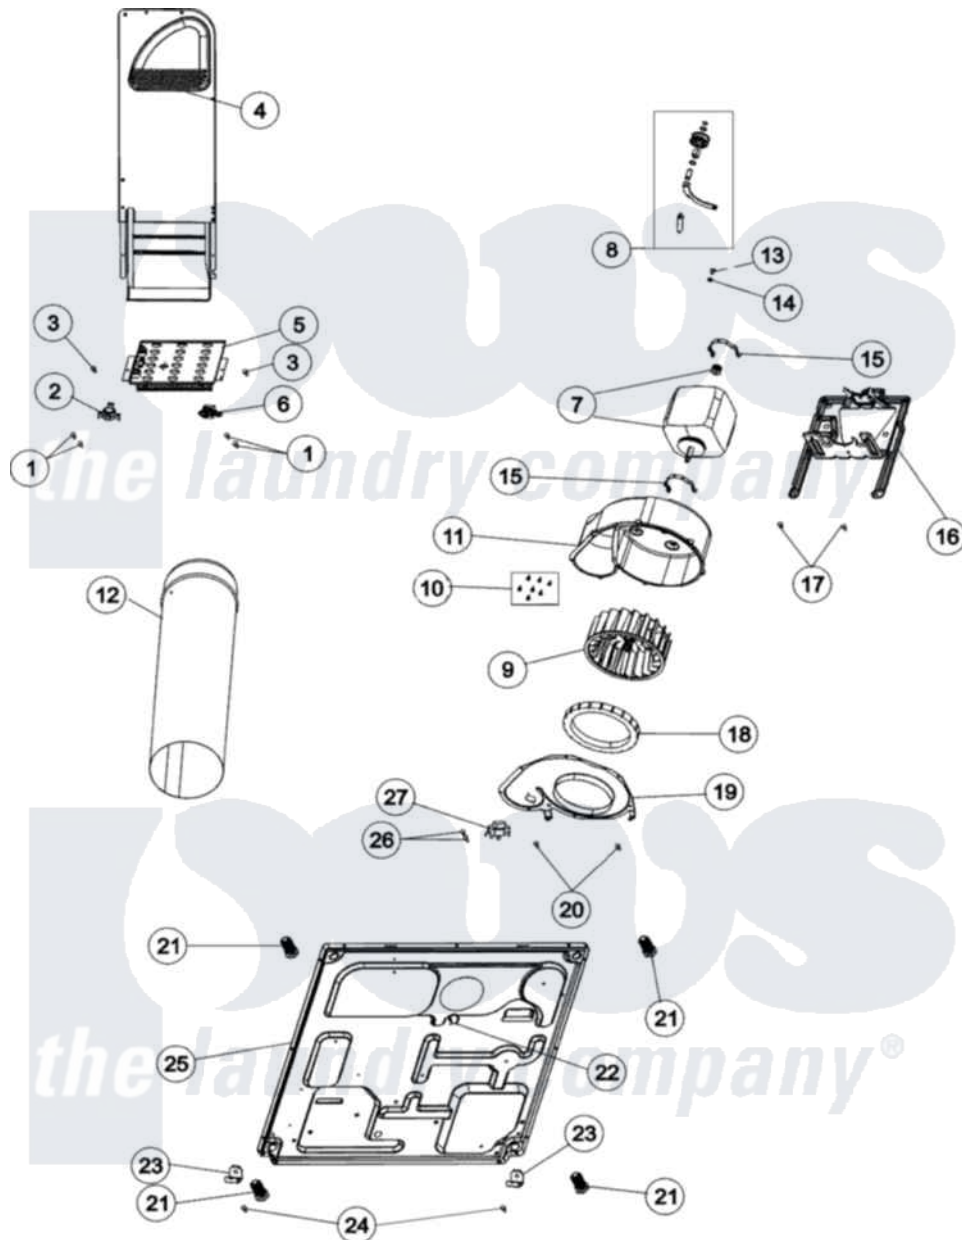

Maytag MDE3706AKW 01 - BASE, HEATER & MOTOR

Maytag Residential Maytag MDE3706AKW Dryer Parts Parts Diagram 01 - BASE, HEATER & MOTOR
 Click on the part number to view part

Item	Original Part Number	Replaced By	Status	Part Description
1	23222	3177991		Screw
2	Y62641	W10116735		Thermistor-Fix
3	503688			Screw, 10B-16 X .34 I
4	503605			Assembly, Heater Duct
5	37001134	37001139		Repair Kit, 5300w Element
6	40113801			Fuse, Thermal
7	37001253			Motor And Pulley 240V/60Hz
8	37001287			Assembly, Idler Lever/Shaft/Pulley
9	56000	510139P		Assembly Blower Fan Package
10	31260			Screw, No.8 X 3/8 Ind H
11	56020			Housing, Blower
12	505518			Duct, Exhaust
13	500824			Screw, 1/4-20 Unc Hex
14	27001225			Nut, Jam Mid Lock 1/4-20
15	V58017	660658		Clamp, Motor Mounting

15	130047	000000	343481 685441
16	503613		Mount, Motor
17	27001200		Screw
18	37001119		Seal, Blower Housing
19	500078	511969P	Kit Blower Housing And Cover
20	503688		Screw, 10B-16 X .34 I
21	Y500101		Leg, Leveling
22	504034		Clip, Wire
23	37001145		Clip, Front Panel
24	27001200		Screw
25	37001156		Dryer Base
26	501086	90767	Screw, 8A X 3/8 HeX Washer Head Tapping
27	Y308037		Thermostat