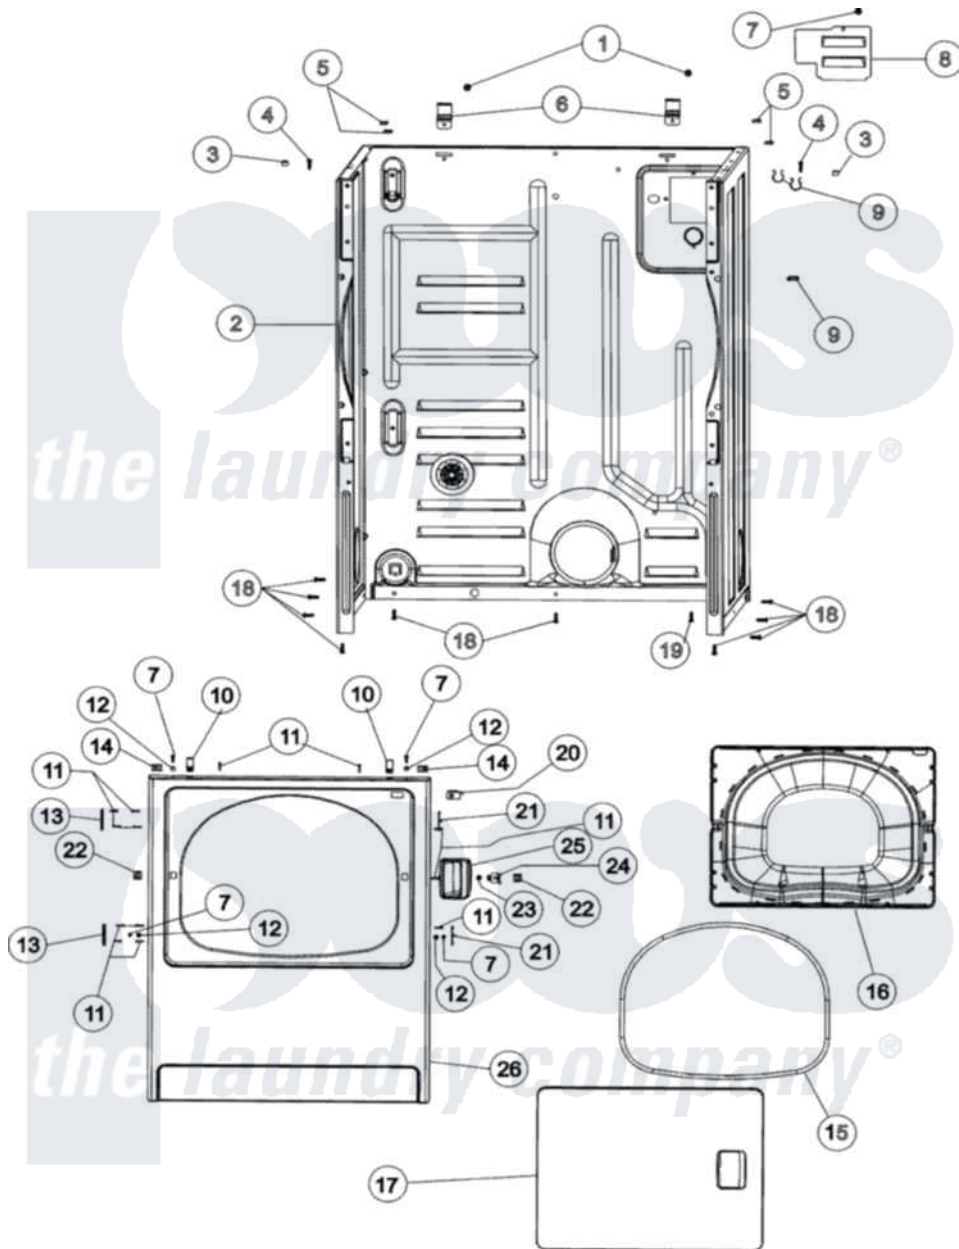

Maytag MDE3706AKW 02 - CABINET & FRONT PANEL

Maytag Residential Maytag MDE3706AKW Dryer Parts Parts Diagram 02 - CABINET & FRONT PANEL
 Click on the part number to view part

Item	Original Part Number	Replaced By	Status	Part Description
1	503688			Screw, 10B-16 X .34 I
2	37001155	37001284		Cabinet As Pack
3	505187			Locator, Panel
4	32671	Y014874		Screw, Idler Arm And Sleeve
5	Y56128			Pad, Bumper
6	500003			Hinge, Top
7	32671	Y014874		Screw, Idler Arm And Sleeve
8	503293			Plate, Access Cover
9	504034			Clip, Wire
10	25-7220			Clip, Cabinet Top
11	37001030			Screw, No.8ab-16 x 3/4 Fh
12	505187			Locator, Panel
13	Y503676			Hinge, Door And Top
14	213280	204439		Screw And Fstner Assembly
15	504005	511056		Seal Front Panel
16	37001028			Seal And Liner, Assembly

17	37001029	Door, Dryer
18	27001200	Screw
19	20530	Screw, 10-24 x 3/8 Hex
20	33002239	Switch, Door
21	503126	Plug, Hinge Hole
22	54660	LA-1003 Door Catch Kit
23	500039	510181 Strike Doormetal
24	40116201	Bracket, Door Strike
25	33001241	Handle, Door
26	37001154	Front Panel - White