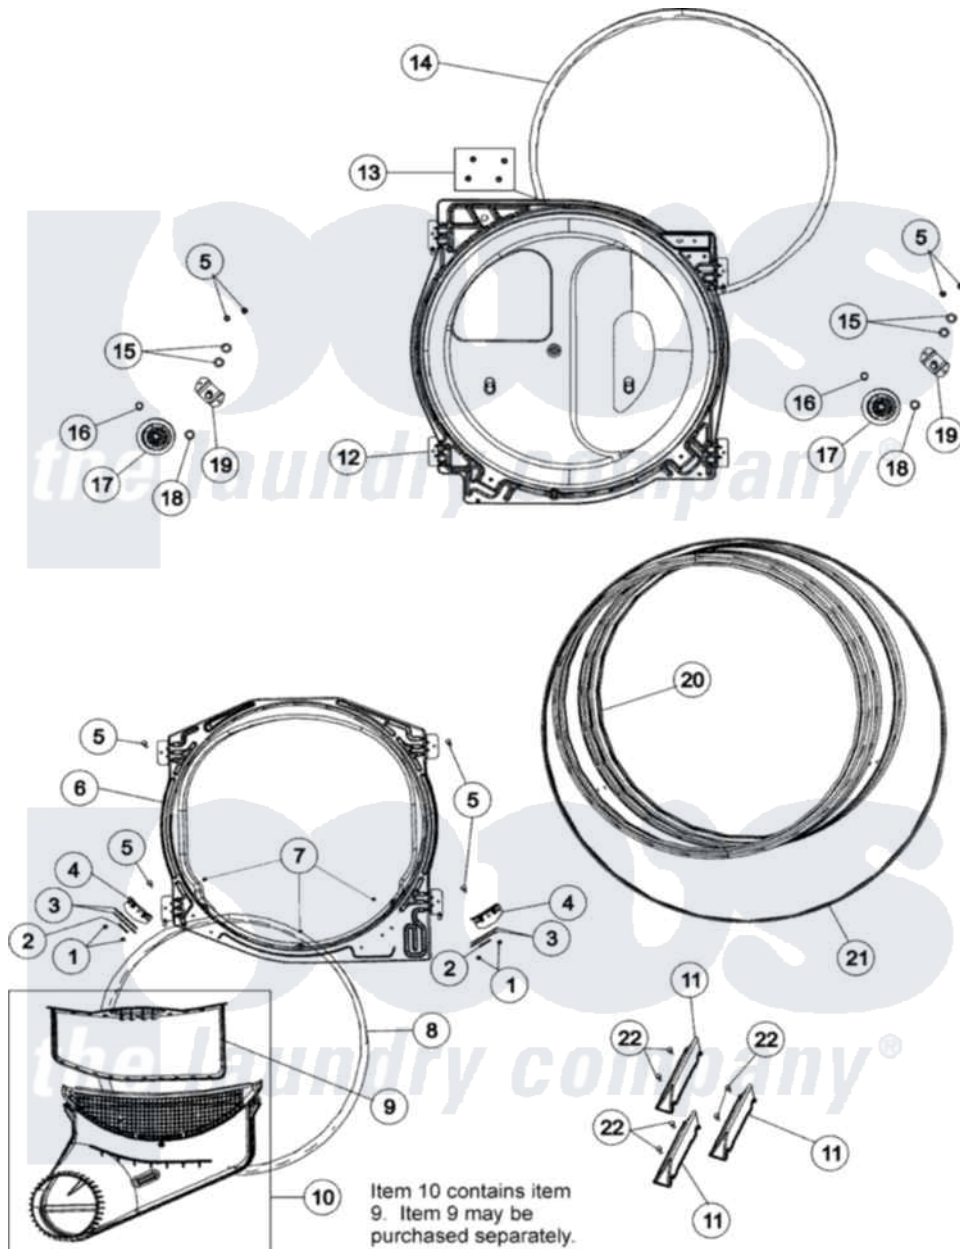

Maytag MDE3706AKW 05 - TUMBLER

Maytag Residential Maytag MDE3706AKW Dryer Parts Parts Diagram 05 - TUMBLER
 Click on the part number to view part

Item	Original Part Number	Replaced By	Status	Part Description
1	37001031	3370225		Screw
2	500121	510189		Pad Felt
3	40116501	37001298		Glide- Dry
4	37001036			Bracket, Cylinder Glide
5	503661	27001200		Screw
6	503619W	503756W		Assembly, Blkhd Front CO
7	37001030			Screw, No.8ab-16 x 3/4 Fh
8	37001132			Seal, Cylinder
9	37001142			Filter, Lint
10	37001141			Air Duct Assembly
11	37001125	12002559		Baffle Kit
12	504801W	502614WP		Bulkhead, Rear
13	503688			Screw, 10B-16 X .34 I
14	37001132			Seal, Cylinder
15	52549			Washer, 501 ID X3/4 Odx
16	23748			Ring, Retaining

17	37001042		Assembly, Cylinder Roller
18	Y504082		Washer, Wave
19	40113601		Assembly, Roller Brkt
20	504467W	504467WP	Cylinder Assembly
21	40111201		Belt, Cylinder
22	Y62588		Screw, 10BT-12 X 1 Tap