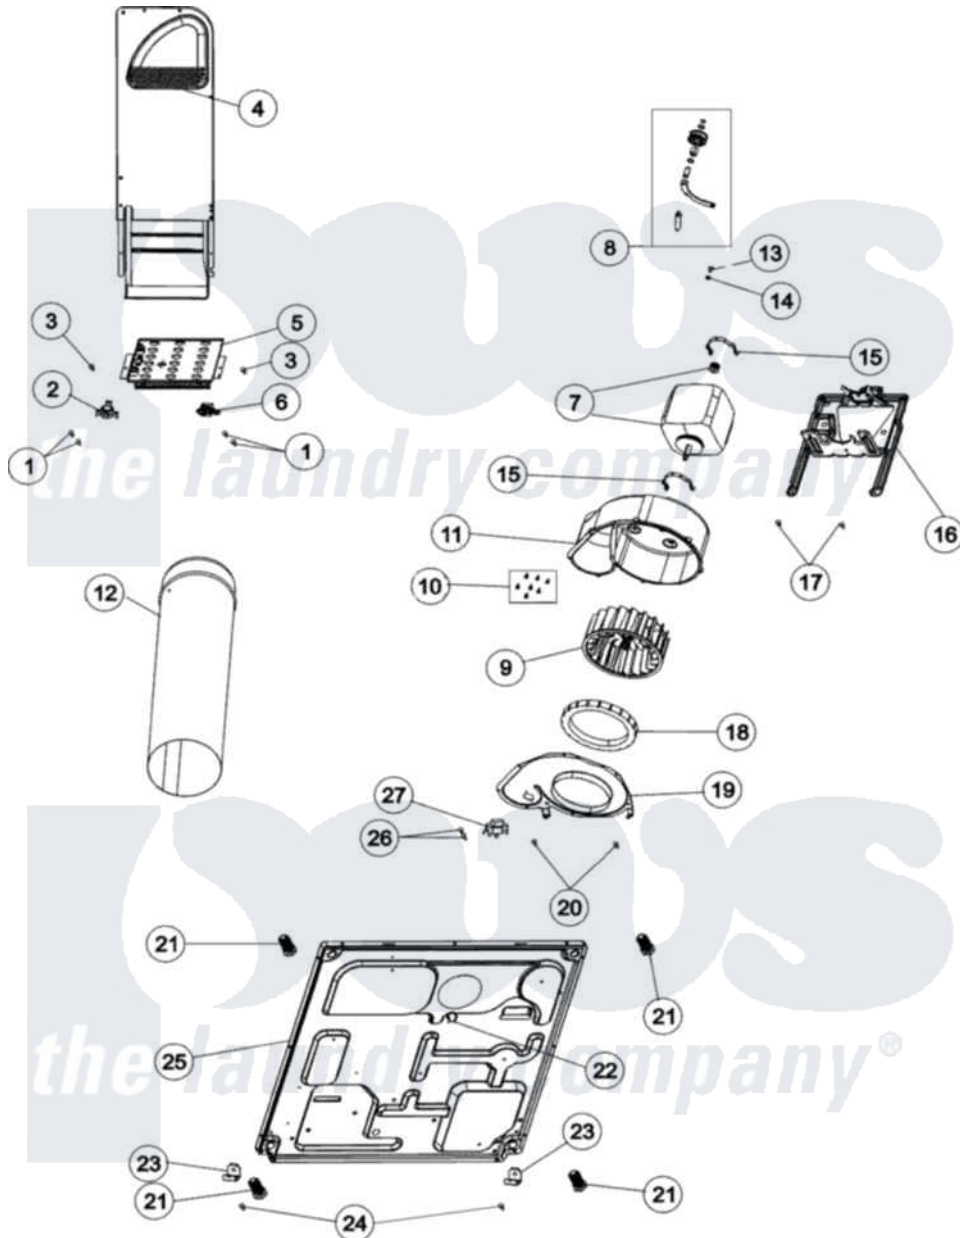

Maytag MDE3706AYW 01 - BASE, HEATER & MOTOR

Maytag Residential Maytag MDE3706AYW Dryer Parts Parts Diagram 01 - BASE, HEATER & MOTOR
 Click on the part number to view part

Item	Original Part Number	Replaced By	Status	Part Description
1	23222	3177991		Screw
2	Y62641	W10116735		Thermistor-Fix
3	503688			Screw, 10B-16 X .34 I
4	503605			Assembly, Heater Duct
5	Y503978			Assembly, Heater Kit
6	40113801			Fuse, Thermal
7	2200376			Motor
8	37001287			Assembly, Idler Lever/Shaft/Pulley
9	56000	510139P		Assembly Blower Fan Package
10	31260			Screw, No.8 X 3/8 Ind H
11	56020			Housing, Blower
12	505518			Duct, Exhaust
13	500824			Screw, 1/4-20 Unc Hex
14	27001225			Nut, Jam Mid Lock 1/4-20
15	V58017	660658		Clamp, Motor Mounting

15	130047	000000	343481 685441
16	503613		Mount, Motor
17	27001200		Screw
18	37001119		Seal, Blower Housing
19	500078	511969P	Kit Blower Housing And Cover
20	503688		Screw, 10B-16 X .34 I
21	Y500101		Leg, Leveling
22	504034		Clip, Wire
23	37001145		Clip, Front Panel
24	27001200		Screw
25	37001156		Dryer Base
26	501086	90767	Screw, 8A X 3/8 HeX Washer Head Tapping
27	37001136		Thermostat, Cycling 146F