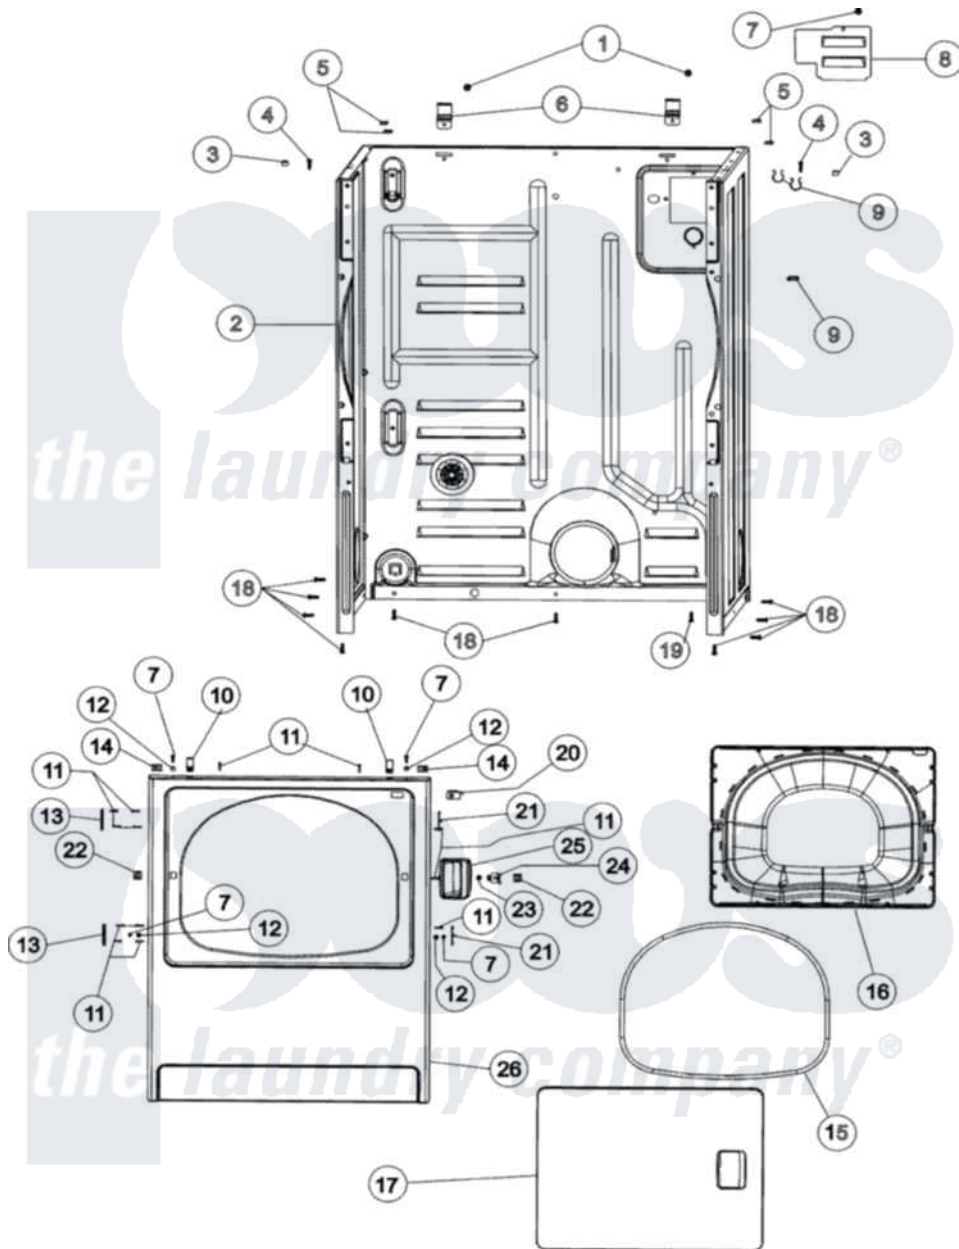

Maytag MDE3706AYW 02 - CABINET & FRONT PANEL

Maytag Residential Maytag MDE3706AYW Dryer Parts Parts Diagram 02 - CABINET & FRONT PANEL
 Click on the part number to view part

Item	Original Part Number	Replaced By	Status	Part Description
1	503688			Screw, 10B-16 X .34 I
2	37001155	37001284		Cabinet As Pack
3	505187			Locator, Panel
4	32671	Y014874		Screw, Idler Arm And Sleeve
5	Y56128			Pad, Bumper
6	500003			Hinge, Top
7	32671	Y014874		Screw, Idler Arm And Sleeve
8	503293			Plate, Access Cover
9	504034			Clip, Wire
10	25-7220			Clip, Cabinet Top
11	37001030			Screw, No.8ab-16 x 3/4 Fh
12	505187			Locator, Panel
13	Y503676			Hinge, Door And Top
14	213280	204439		Screw And Fstner Assembly
15	504005	511056		Seal Front Panel
16	37001028			Seal And Liner, Assembly

17	37001029		Door, Dryer
18	27001200		Screw
19	20530		Screw, 10-24 x 3/8 Hex
20	Y504570	W10169313	Switch-Dor
21	503126		Plug, Hinge Hole
22	54660	LA-1003	Door Catch Kit
23	500039	510181	Strike Doormetal
24	40116201		Bracket, Door Strike
25	33001241		Handle, Door
26	37001154		Front Panel - White