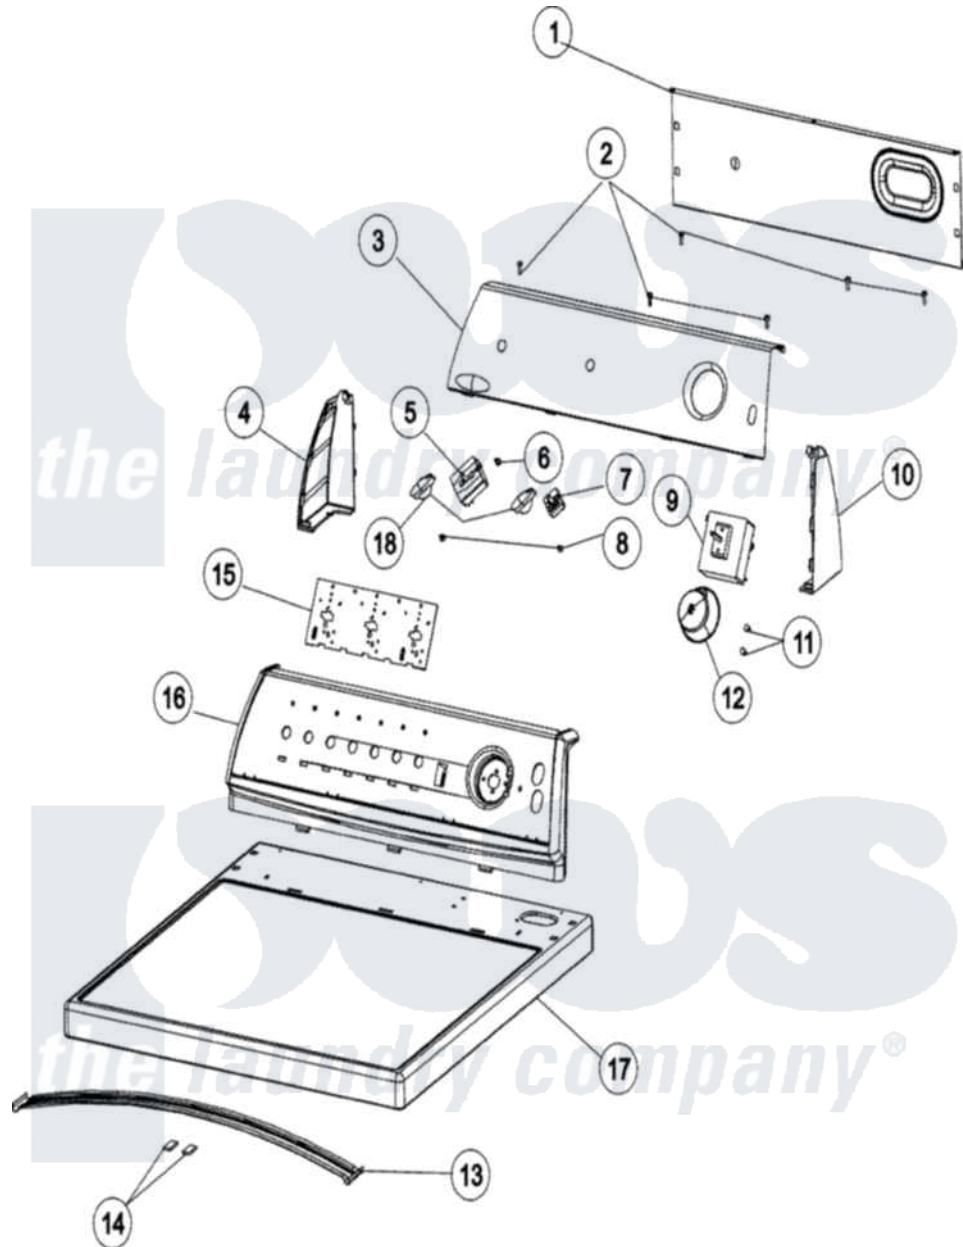

Maytag MDE3706AYW 03 - CONTROL PANEL & TOP

Maytag [Residential Maytag MDE3706AYW Dryer Parts](#) Parts Diagram 03 - CONTROL PANEL & TOP
 Click on the part number to view part

Item	Original Part Number	Replaced By	Status	Part Description
1	37001233			Shield, Backguard
2	21002224			Screw
3	37001210			Facia
4	21001519			Endcap
5	37001165			Switch, Temp - 4 Position
6	501086	90767		Screw, 8A X 3/8 HeX Washer Head Tapping
7	31001190			Switch, Two Position Rotary
8	31260			Screw, No.8 X 3/8 Ind H
9	37001240			Timer - Dryer
10	21001523			Endcap
11	37001031	3370225		Screw
12	31001567			Knob/Skirt, Timer
13	500121	510189		Pad Felt
14	56486		Not Available	BRACE, TOP
15	21001603			Shield, Control
16	21001965			Frame, Control Panel, Support