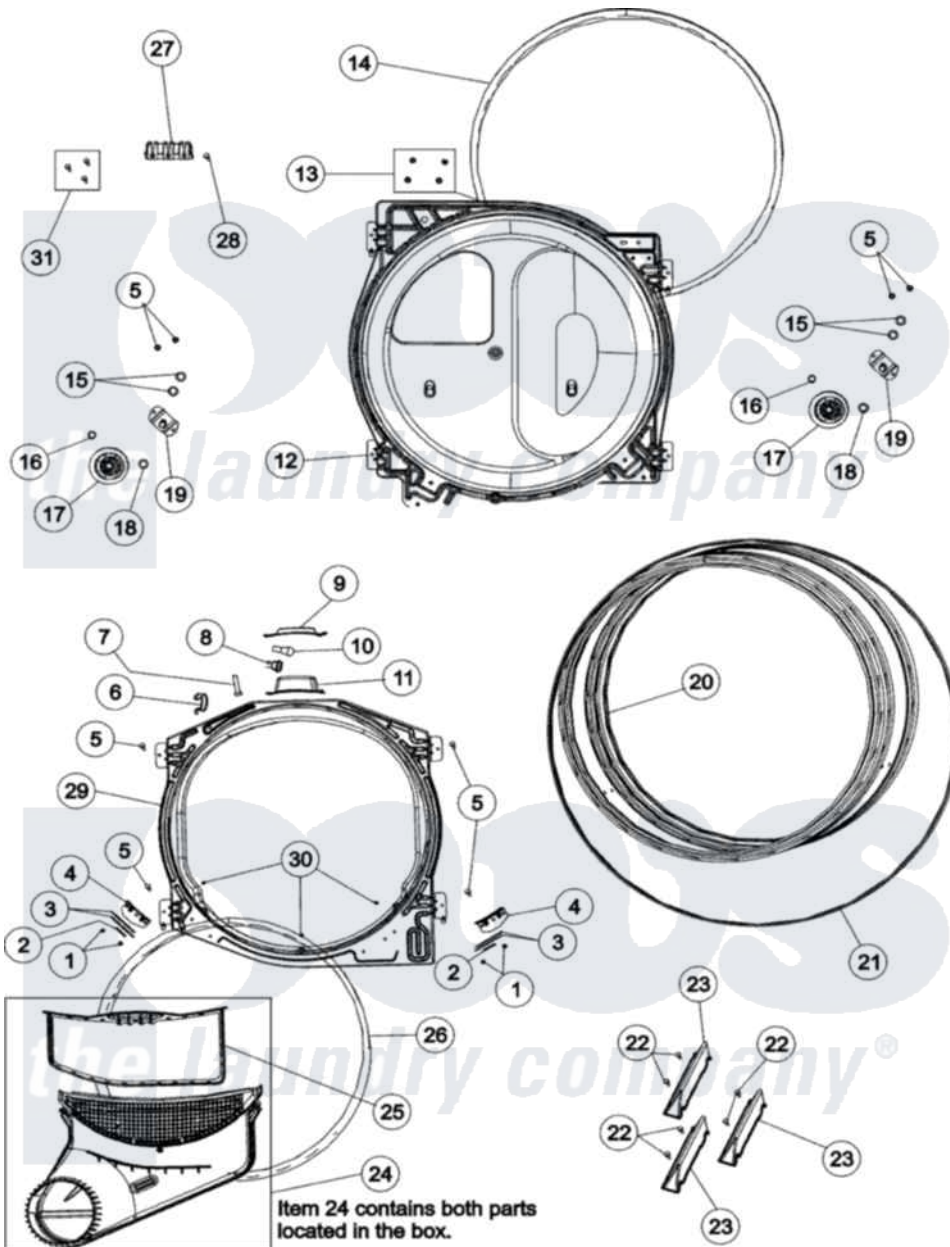

Maytag MDE3706AYW 05 - TUMBLER

Maytag Residential Maytag MDE3706AYW Dryer Parts Parts Diagram 05 - TUMBLER
 Click on the part number to view part

Item	Original Part Number	Replaced By	Status	Part Description
1	37001031	3370225		Screw
2	500121	510189		Pad Felt
3	40116501	37001298		Glide- Dry
4	37001036			Bracket, Cylinder Glide
5	503661	27001200		Screw
6	504034			Clip, Wire
7	505295			Screw, No.8ab-16 x 3/4 PH
8	504458	Y504452		Light Assembly
9	40094301			Lens, Light
10	Y60954	67001316		Bulb, Light
11	503622	Y504452		Light Assembly
12	504801W	502614WP		Bulkhead, Rear
13	503688			Screw, 10B-16 X .34 I
14	37001132			Seal, Cylinder
15	52549			Washer, 501 ID X3/4 Odx
16	23748			Ring, Retaining

17	37001042		Assembly, Cylinder Roller
18	Y504082		Washer, Wave
19	40113601		Assembly, Roller Brkt
20	504467W	504467WP	Cylinder Assembly
21	40111201		Belt, Cylinder
22	Y62588		Screw, 10BT-12 X 1 Tap
23	37001125	12002559	Baffle Kit
24	37001141		Air Duct Assembly
25	37001142		Filter, Lint
26	37001132		Seal, Cylinder
27	37001299		Shield, Terminal Block
"	61923		Block, Terminal
28	501285		Screw, No.12 X 9/16-Pla
29	503616W	503616WP	Assembly, Frt Bulkhead
30	37001030		Screw, No.8ab-16 x 3/4 Fh
31	37001300		Screw Package, Terminal Block