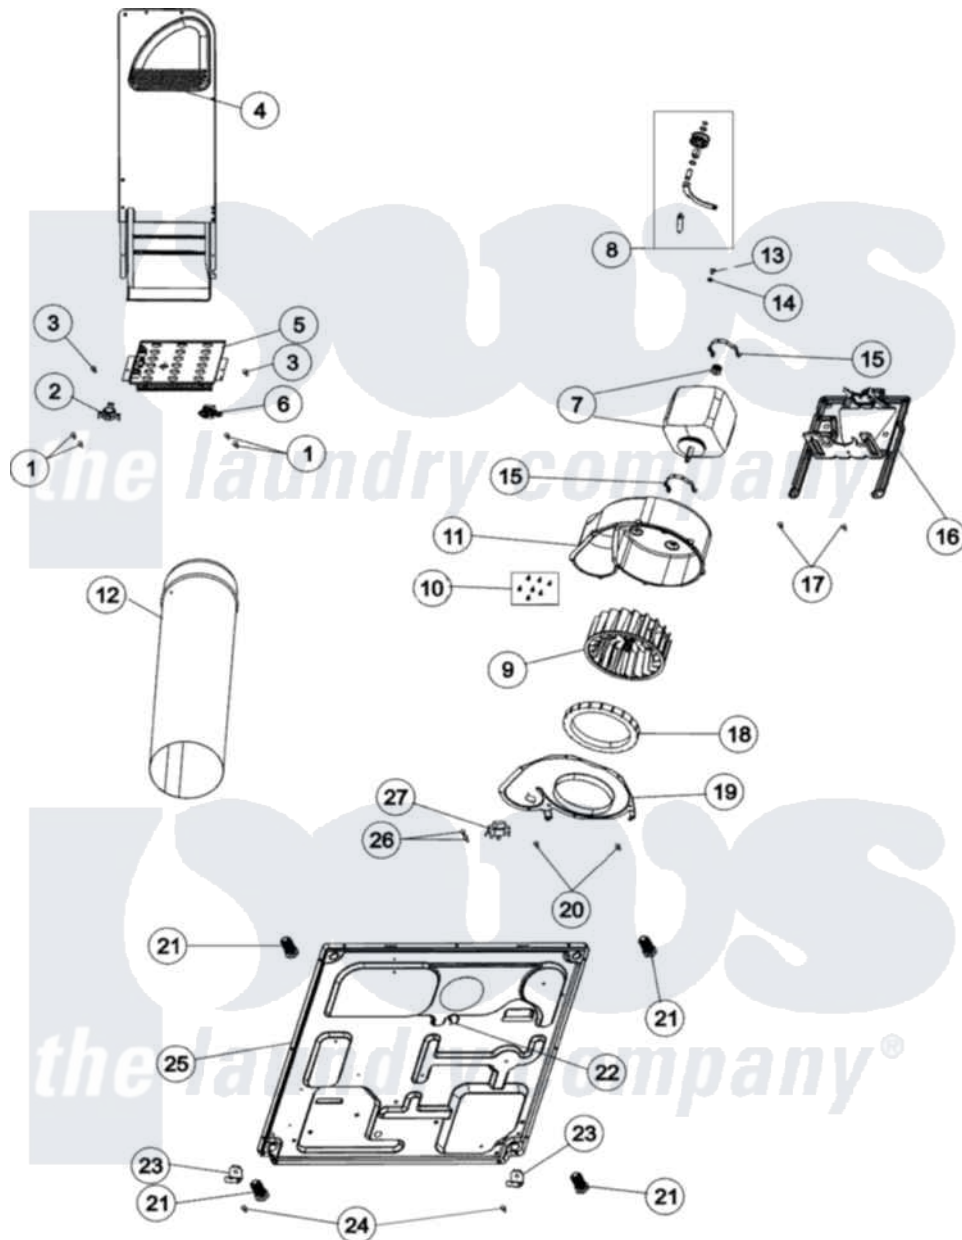

Maytag MDE3706AZW 01 - BASE, HEATER & MOTOR

Maytag Residential Maytag MDE3706AZW Dryer Parts Parts Diagram 01 - BASE, HEATER & MOTOR
 Click on the part number to view part

Item	Original Part Number	Replaced By	Status	Part Description
1	23222	3177991		Screw
2	Y62641	W10116735		Thermistor-Fix
3	503688			Screw, 10B-16 X .34 I
4	503605			Assembly, Heater Duct
5	61195	61927		Heater Assembly
6	40113801			Fuse, Thermal
7	2200376			Motor
8	37001287			Assembly, Idler Lever/Shaft/Pulley
9	56000	510139P		Assembly Blower Fan Package
10	31260			Screw, No.8 X 3/8 Ind H
11	56020			Housing, Blower
12	505518			Duct, Exhaust
13	500824			Screw, 1/4-20 Unc Hex
14	27001225			Nut, Jam Mid Lock 1/4-20
15	V58017	660658		Clamp, Motor Mounting

15	130047	000000	343481 685441
16	503613		Mount, Motor
17	27001200		Screw
18	37001119		Seal, Blower Housing
19	500078	511969P	Kit Blower Housing And Cover
20	503688		Screw, 10B-16 X .34 I
21	Y500101		Leg, Leveling
22	504034		Clip, Wire
23	37001145		Clip, Front Panel
24	27001200		Screw
25	37001156		Dryer Base
26	501086	90767	Screw, 8A X 3/8 HeX Washer Head Tapping
27	37001136		Thermostat, Cycling 146F