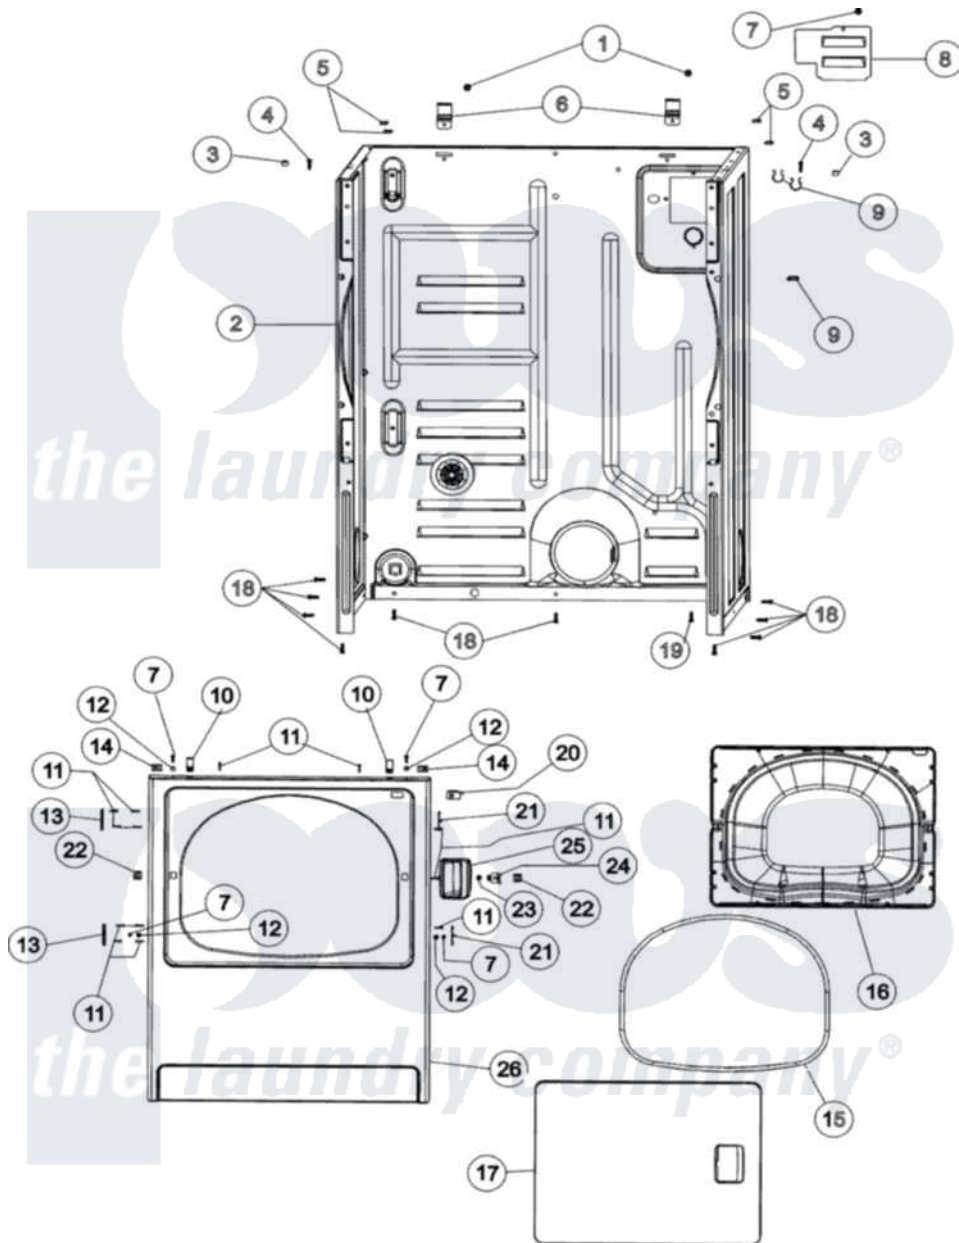

# Maytag MDE3706AZW 02 - CABINET & FRONT PANEL

Maytag Residential Maytag MDE3706AZW Dryer Parts Parts Diagram 02 - CABINET & FRONT PANEL  
 Click on the part number to view part

Item	Original Part Number	Replaced By	Status	Part Description
1	<a href="#">503688</a>			Screw, 10B-16 X .34 I
2	37001155	<a href="#">37001284</a>		Cabinet As Pack
3	<a href="#">505187</a>			Locator, Panel
4	32671	<a href="#">Y014874</a>		Screw, Idler Arm And Sleeve
5	<a href="#">Y56128</a>			Pad, Bumper
6	<a href="#">500003</a>			Hinge, Top
7	32671	<a href="#">Y014874</a>		Screw, Idler Arm And Sleeve
8	<a href="#">503293</a>			Plate, Access Cover
9	<a href="#">504034</a>			Clip, Wire
10	<a href="#">25-7220</a>			Clip, Cabinet Top
11	<a href="#">37001030</a>			Screw, No.8ab-16 x 3/4 Fh
12	<a href="#">505187</a>			Locator, Panel
13	<a href="#">Y503676</a>			Hinge, Door And Top
14	213280	<a href="#">204439</a>		Screw And Fstner Assembly
15	504005	<a href="#">511056</a>		Seal Front Panel
16	<a href="#">37001028</a>			Seal And Liner, Assembly

17	<a href="#">37001029</a>		Door, Dryer
18	<a href="#">27001200</a>		Screw
19	<a href="#">20530</a>		Screw, 10-24 x 3/8 Hex
20	Y504570	<a href="#">W10169313</a>	Switch-Dor
21	<a href="#">503126</a>		Plug, Hinge Hole
22	54660	<a href="#">LA-1003</a>	Door Catch Kit
23	500039	<a href="#">510181</a>	Strike Doormetal
24	<a href="#">40116201</a>		Bracket, Door Strike
25	<a href="#">33001241</a>		Handle, Door
26	<a href="#">37001154</a>		Front Panel - White