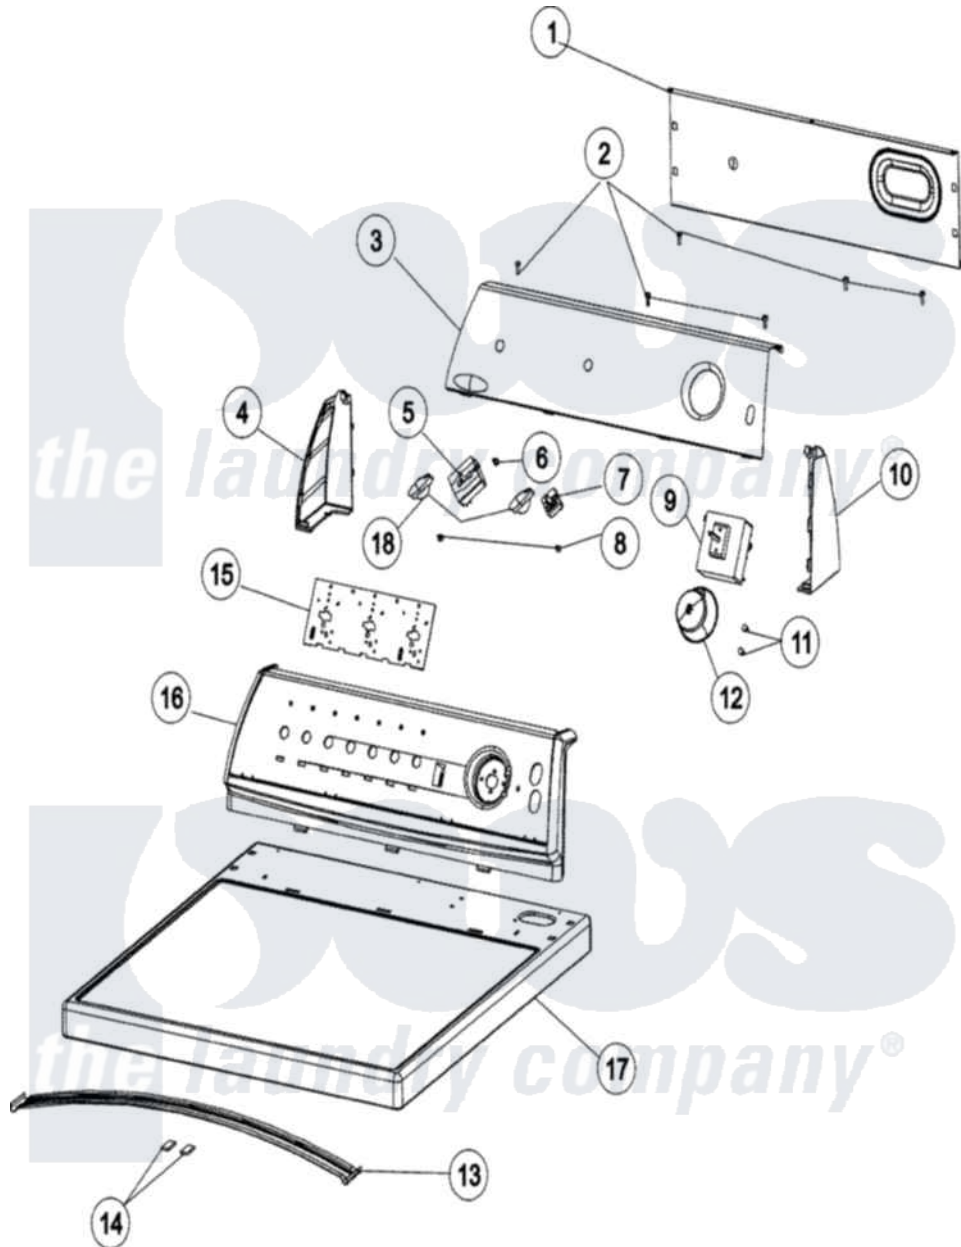

# Maytag MDE3706AZW 03 - CONTROL PANEL & TOP

Maytag [Residential Maytag MDE3706AZW Dryer Parts](#) Parts Diagram 03 - CONTROL PANEL & TOP  
 Click on the part number to view part

Item	Original Part Number	Replaced By	Status	Part Description
1	<a href="#">37001233</a>			Shield, Backguard
2	<a href="#">21002224</a>			Screw
3	<a href="#">37001210</a>			Facia
4	<a href="#">21001519</a>			Endcap
5	<a href="#">37001165</a>			Switch, Temp - 4 Position
6	501086	<a href="#">90767</a>		Screw, 8A X 3/8 HeX Washer Head Tapping
7	<a href="#">31001190</a>			Switch, Two Position Rotary
8	<a href="#">31260</a>			Screw, No.8 X 3/8 Ind H
9	<a href="#">37001240</a>			Timer - Dryer
10	<a href="#">21001523</a>			Endcap
11	37001031	<a href="#">3370225</a>		Screw
12	<a href="#">31001567</a>			Knob/Skirt, Timer
13	500121	<a href="#">510189</a>		Pad Felt
14	56486		Not Available	BRACE, TOP
15	<a href="#">21001603</a>			Shield, Control
16	<a href="#">21001965</a>			Frame, Control Panel, Support

17 37001232

[37001283](#)

Top As Pack

18 [21002070](#)

Knob, Selector

19 [53-1639](#)

Buzzer Assembly