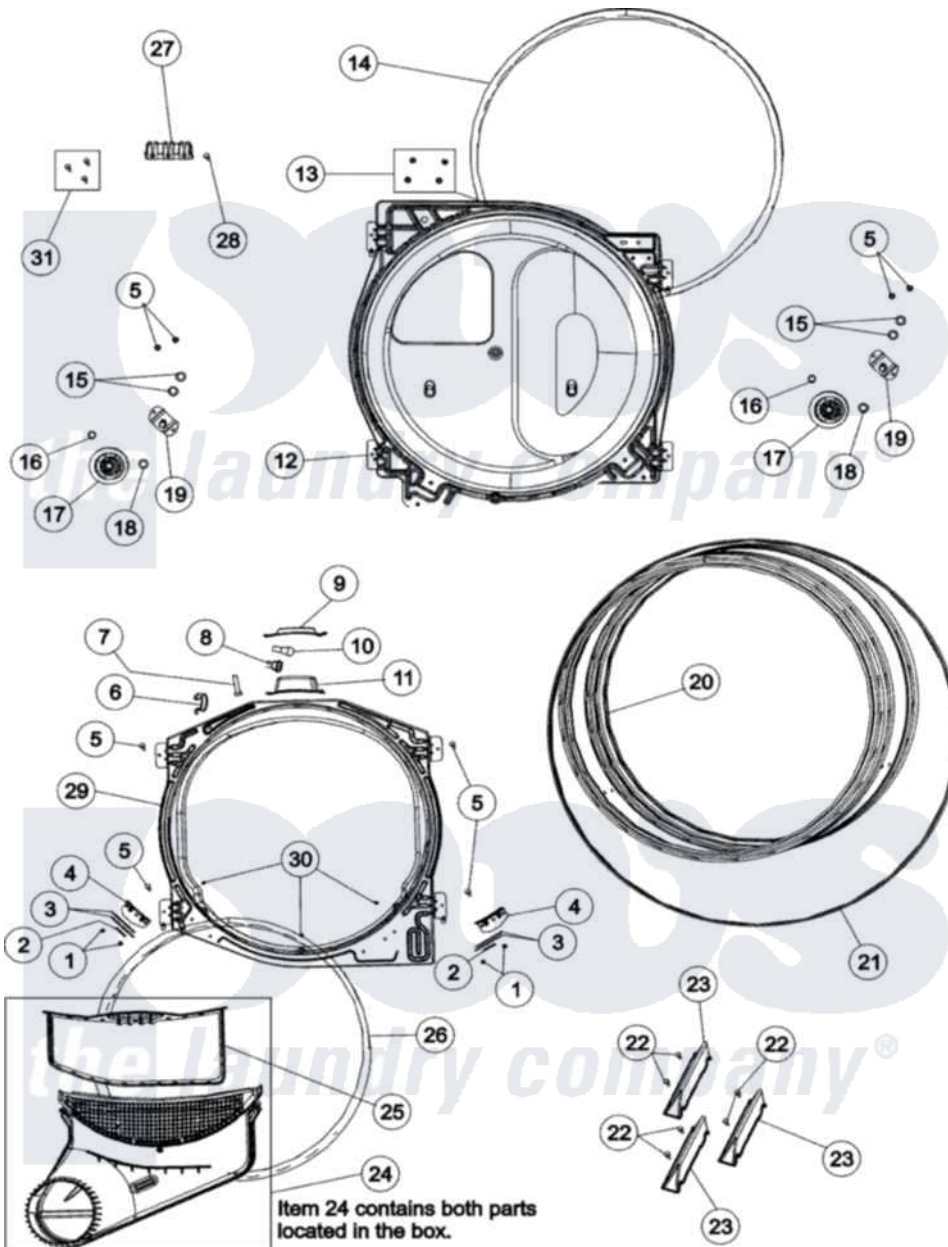

Maytag MDE3706AZW 05 - TUMBLER

Maytag Residential Maytag MDE3706AZW Dryer Parts Parts Diagram 05 - TUMBLER

Click on the part number to view part

Item	Original Part Number	Replaced By	Status	Part Description
1	37001031	3370225		Screw
2	500121	510189		Pad Felt
3	40116501	37001298		Glide- Dry
4	37001036			Bracket, Cylinder Glide
5	503661	27001200		Screw
6	504034			Clip, Wire
7	505295			Screw, No.8ab-16 x 3/4 PH
8	504458	Y504452		Light Assembly
9	40094301			Lens, Light
10	Y60954	67001316		Bulb, Light
11	503622	Y504452		Light Assembly
12	504801W	502614WP		Bulkhead, Rear
13	503688			Screw, 10B-16 X .34 I
14	37001132			Seal, Cylinder
15	52549			Washer, 501 ID X3/4 Odx
16	23748			Ring, Retaining

17	37001042		Assembly, Cylinder Roller
18	Y504082		Washer, Wave
19	40113601		Assembly, Roller Brkt
20	504467W	504467WP	Cylinder Assembly
21	40111201		Belt, Cylinder
22	Y62588		Screw, 10BT-12 X 1 Tap
23	37001125	12002559	Baffle Kit
24	37001141		Air Duct Assembly
25	37001142		Filter, Lint
26	37001132		Seal, Cylinder
27	61923		Block, Terminal
28	501285		Screw, No.12 X 9/16-Pla
29	503616W	503616WP	Assembly, Frt Bulkhead
30	37001030		Screw, No.8ab-16 x 3/4 Fh
31	37001300		Screw Package, Terminal Block