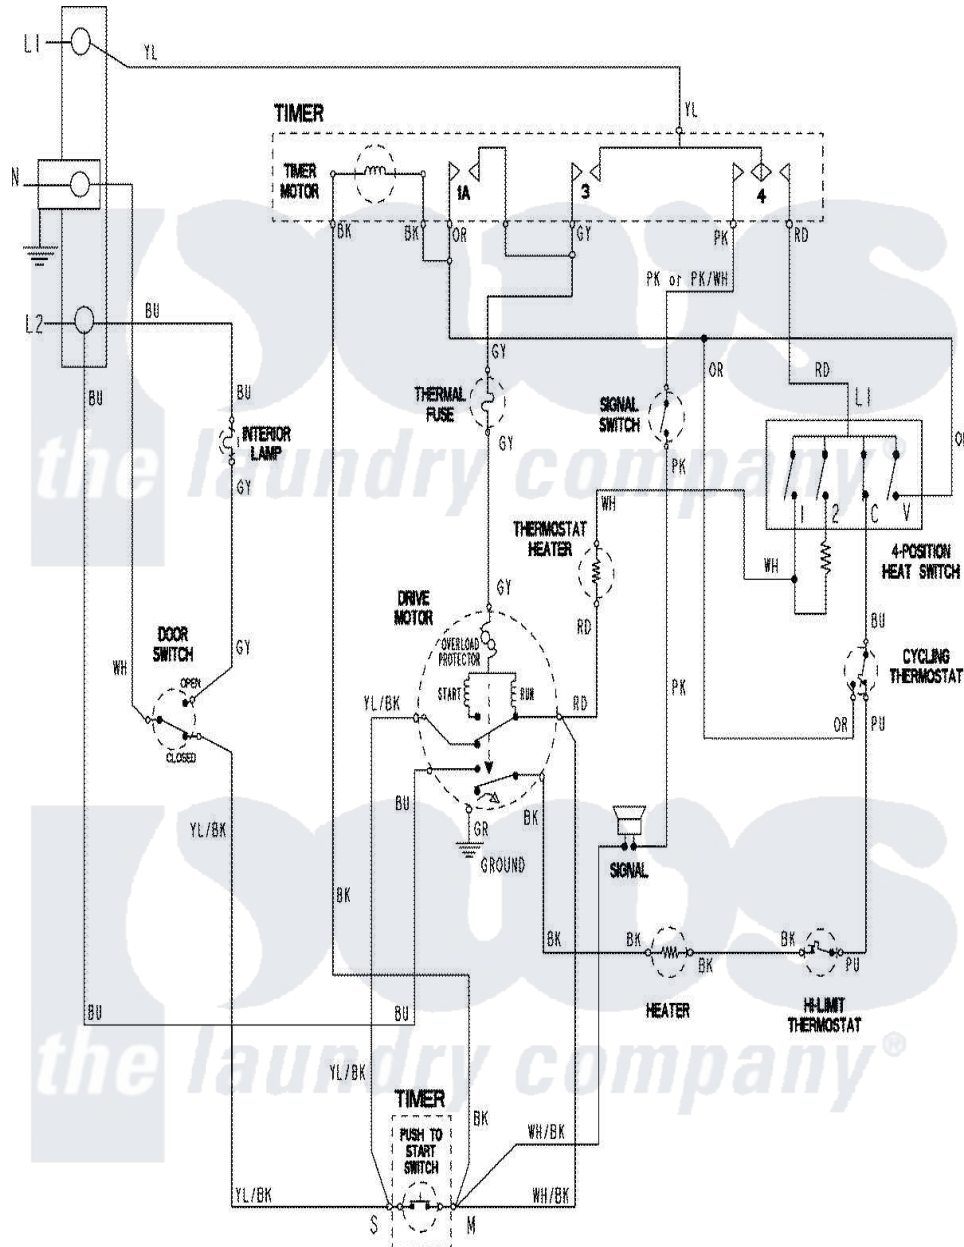

Maytag MDE3706AZW 06 - WIRING INFORMATION

Maytag Residential Maytag MDE3706AZW Dryer Parts Parts Diagram 06 - WIRING INFORMATION
 Click on the part number to view part

Item	Original Part Number	Replaced By	Status	Part Description
NI	15003801		Not Available	WIRING INFORMATION