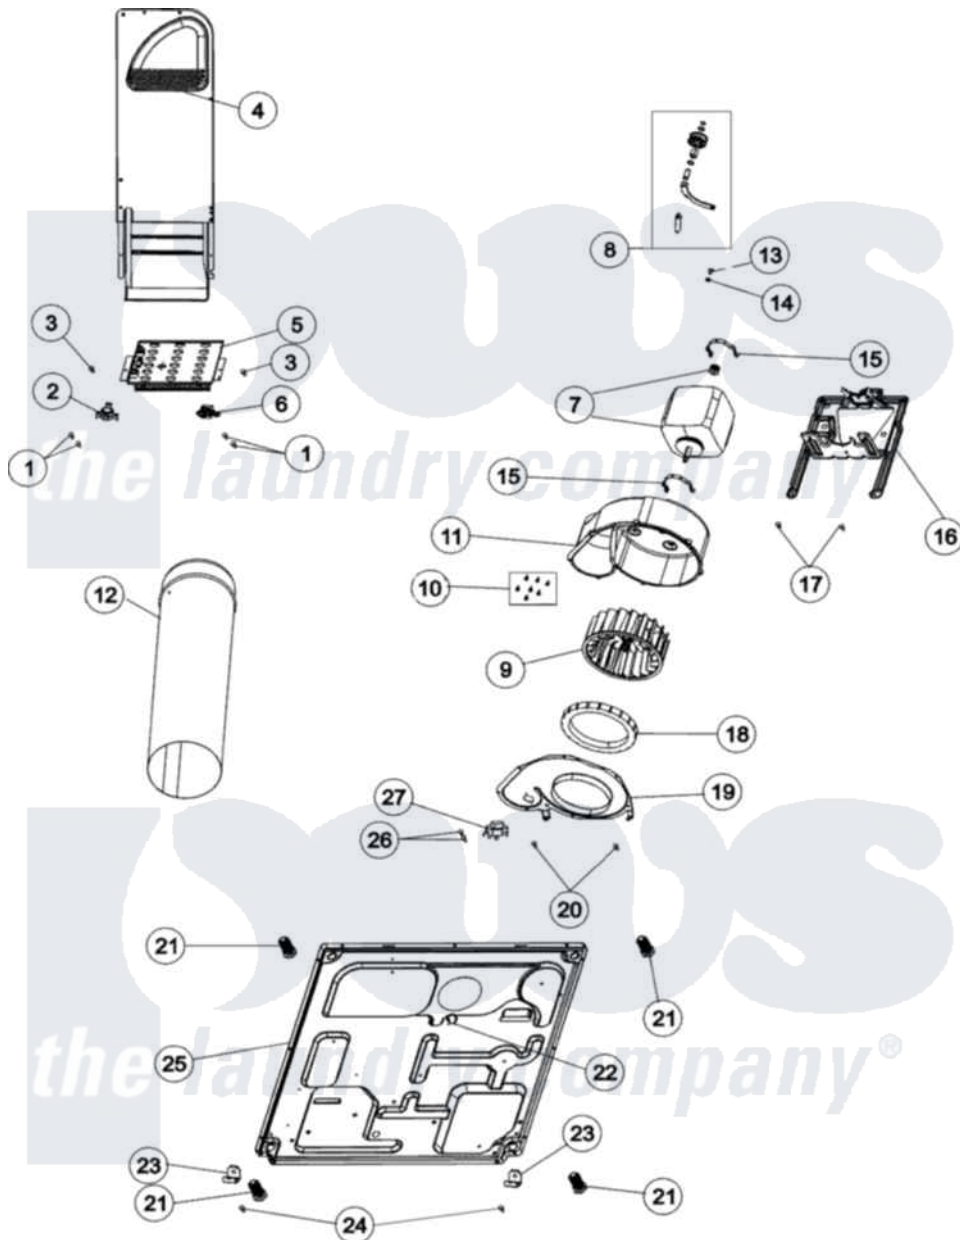

Maytag MDE3758AYW 01 - BASE, HEATER & MOTOR

Maytag Residential Maytag MDE3758AYW Dryer Parts Parts Diagram 01 - BASE, HEATER & MOTOR
 Click on the part number to view part

Item	Original Part Number	Replaced By	Status	Part Description
1	23222	3177991		Screw
2	Y62641	W10116735		Thermistor-Fix
3	503688			Screw, 10B-16 X .34 I
4	503605			Assembly, Heater Duct
5	Y503978			Assembly, Heater Kit
6	40113801			Fuse, Thermal
7	2200376			Motor
8	37001287			Assembly, Idler Lever/Shaft/Pulley
9	56000	510139P		Assembly Blower Fan Package
10	31260			Screw, No.8 X 3/8 Ind H
11	56020			Housing, Blower
12	505518			Duct, Exhaust
13	500824			Screw, 1/4-20 Unc Hex
14	27001225			Nut, Jam Mid Lock 1/4-20
15	V58017	660658		Clamp, Motor Mounting

15	130047	000000	343481 685441
16	503613		Mount, Motor
17	27001200		Screw
18	37001119		Seal, Blower Housing
19	500078	511969P	Kit Blower Housing And Cover
20	503688		Screw, 10B-16 X .34 I
21	Y500101		Leg, Leveling
22	504034		Clip, Wire
23	37001145		Clip, Front Panel
24	27001200		Screw
25	37001156		Dryer Base
26	501086	90767	Screw, 8A X 3/8 HeX Washer Head Tapping
27	37001136		Thermostat, Cycling 146F