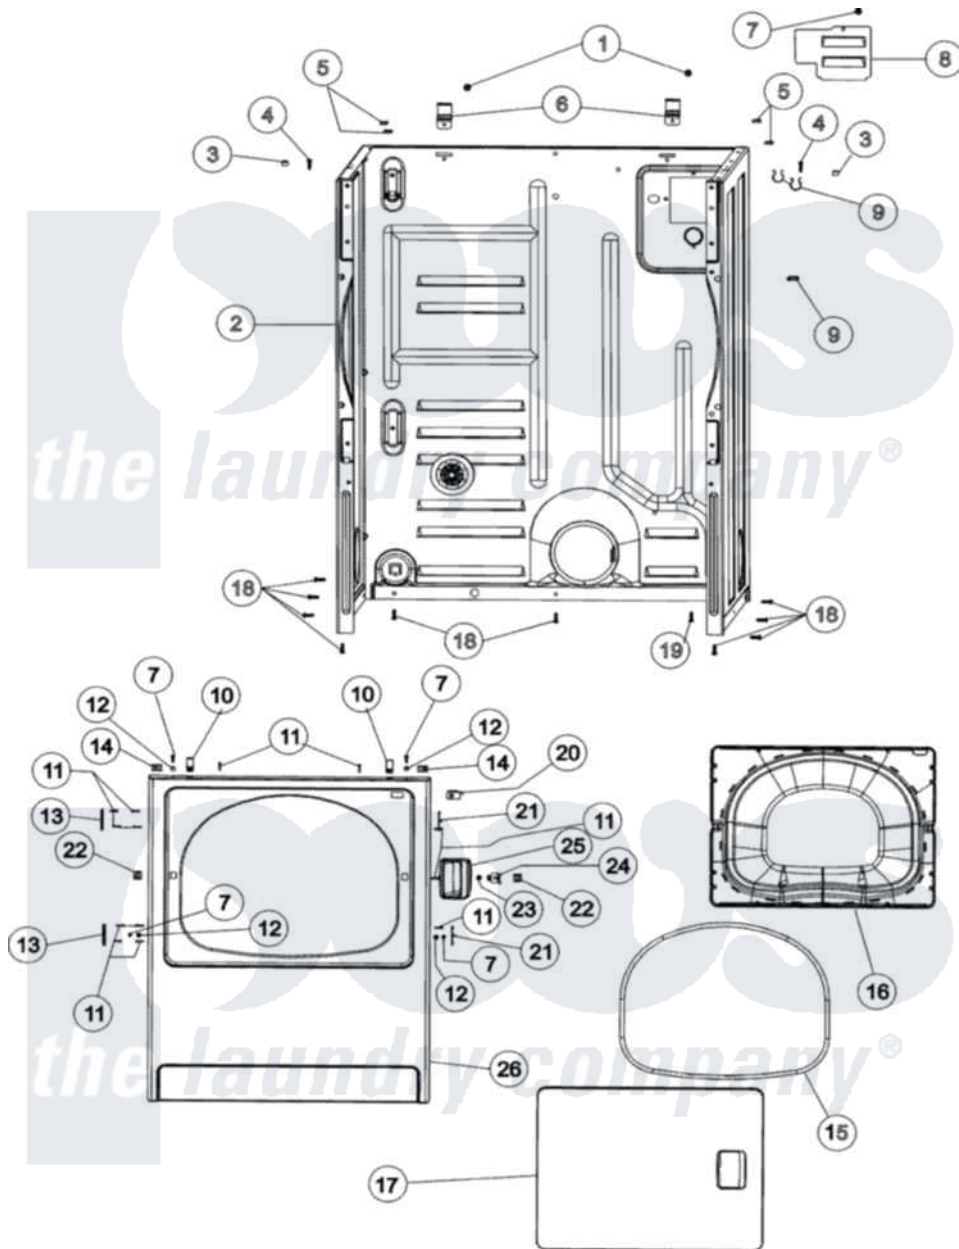

Maytag MDE3758AYW 02 - CABINET & FRONT PANEL

Maytag Residential Maytag MDE3758AYW Dryer Parts Parts Diagram 02 - CABINET & FRONT PANEL
 Click on the part number to view part

Item	Original Part Number	Replaced By	Status	Part Description
1	503688			Screw, 10B-16 X .34 I
2	37001155	37001284		Cabinet As Pack
3	505187			Locator, Panel
4	32671	Y014874		Screw, Idler Arm And Sleeve
5	Y56128			Pad, Bumper
6	500003			Hinge, Top
7	32671	Y014874		Screw, Idler Arm And Sleeve
8	503293			Plate, Access Cover
9	504034			Clip, Wire
10	25-7220			Clip, Cabinet Top
11	37001030			Screw, No.8ab-16 x 3/4 Fh
12	505187			Locator, Panel
13	Y503676			Hinge, Door And Top
14	213280	204439		Screw And Fstner Assembly
15	504005	511056		Seal Front Panel
16	37001028			Seal And Liner, Assembly

17	37001029		Door, Dryer
18	27001200		Screw
19	20530		Screw, 10-24 x 3/8 Hex
20	Y504570	W10169313	Switch-Dor
21	503126		Plug, Hinge Hole
22	54660	LA-1003	Door Catch Kit
23	500039	510181	Strike Doormetal
24	40116201		Bracket, Door Strike
25	33001241		Handle, Door
26	37001154		Front Panel - White