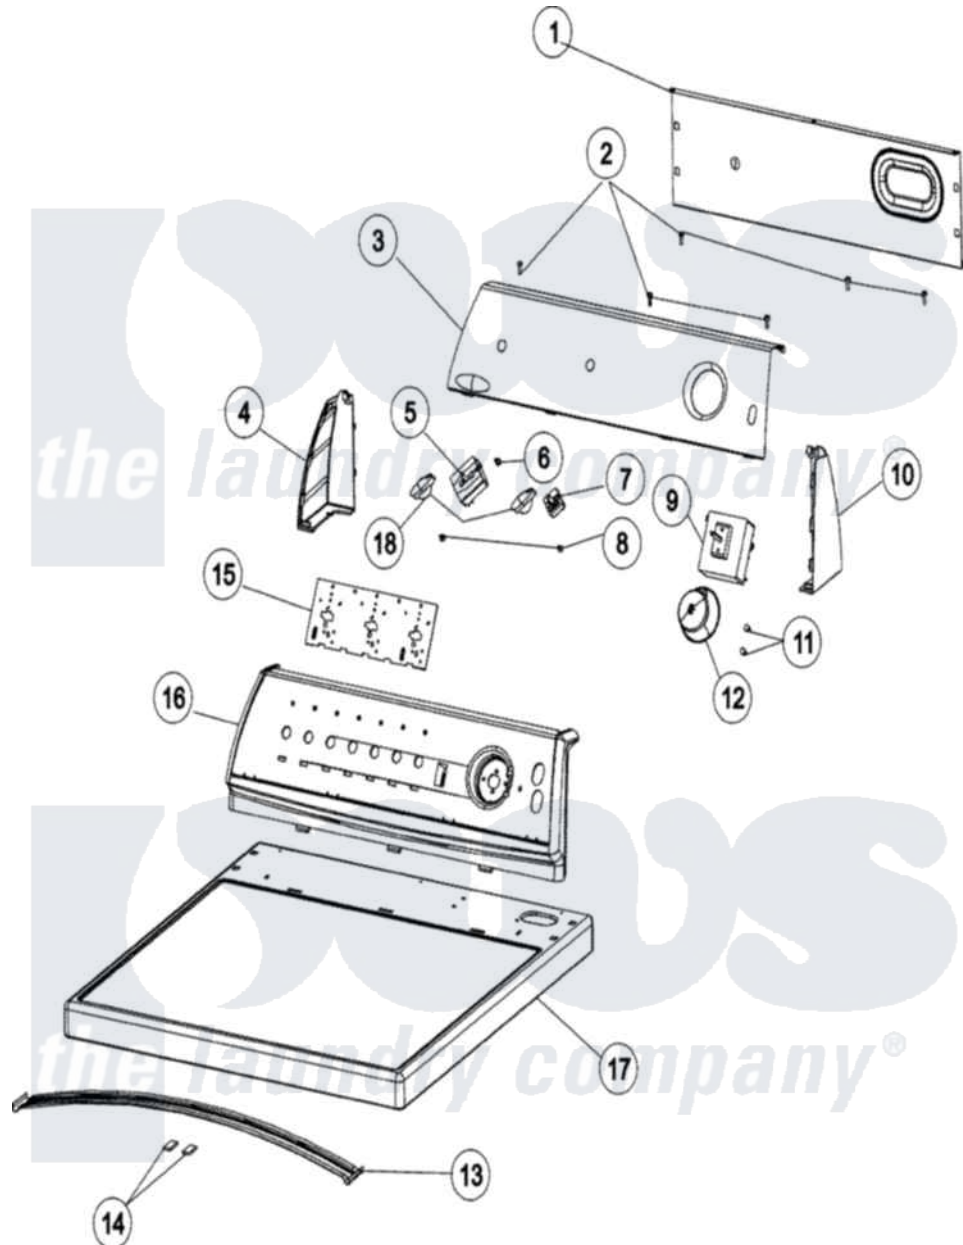

Maytag MDE3758AYW 03 - CONTROL PANEL & TOP

Maytag Residential Maytag MDE3758AYW Dryer Parts Parts Diagram 03 - CONTROL PANEL & TOP
 Click on the part number to view part

Item	Original Part Number	Replaced By	Status	Part Description
1	37001233			Shield, Backguard
2	21002224			Screw
3	37001205			Facia
4	21001519			Endcap
5	37001165			Switch, Temp - 4 Position
6	501086	90767		Screw, 8A X 3/8 HeX Washer Head Tapping
7	31001190			Switch, Two Position Rotary
8	31260			Screw, No.8 X 3/8 Ind H
9	37001240			Timer - Dryer
10	21001523			Endcap
11	37001031	3370225		Screw
12	37001229			Knob, Timer And Skirt Assembly
13	500121	510189		Pad Felt
14	56486		Not Available	BRACE, TOP
15	21001603			Shield, Control

16	21001965	Frame, Control Panel, Support	
17	37001232	37001283	Top As Pack
18	21002071	Knob, Selector	
19	53-1639	Buzzer Assembly	