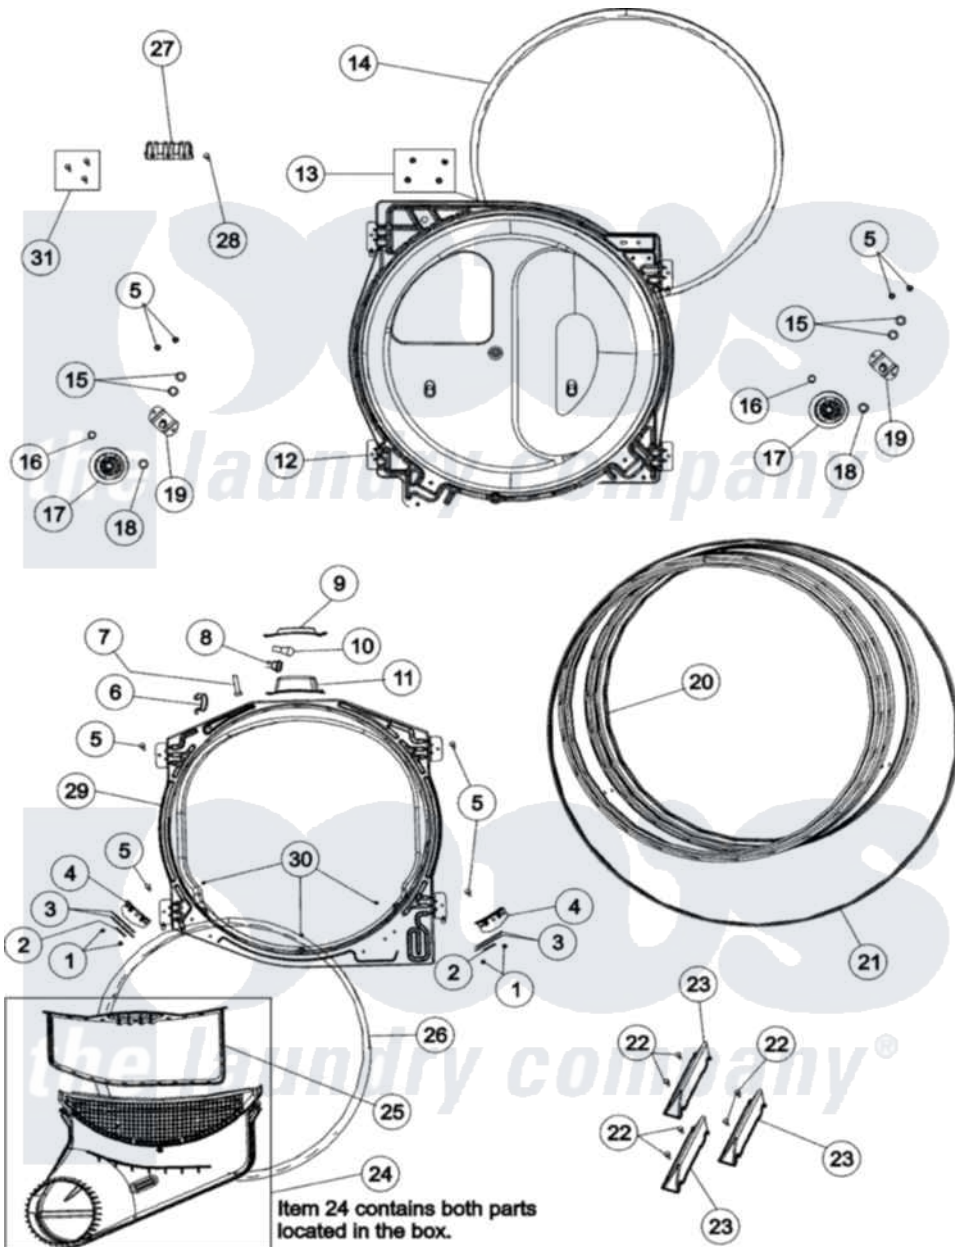

Maytag MDE3758AYW 05 - TUMBLER

Maytag Residential Maytag MDE3758AYW Dryer Parts Parts Diagram 05 - TUMBLER

Click on the part number to view part

Item	Original Part Number	Replaced By	Status	Part Description
1	37001031	3370225		Screw
2	500121	510189		Pad Felt
3	40116501	37001298		Glide- Dry
4	37001036			Bracket, Cylinder Glide
5	503661	27001200		Screw
6	504034			Clip, Wire
7	505295			Screw, No.8ab-16 x 3/4 PH
8	504458	Y504452		Light Assembly
9	40094301			Lens, Light
10	Y60954	67001316		Bulb, Light
11	503622	Y504452		Light Assembly
12	504801W	502614WP		Bulkhead, Rear
13	503688			Screw, 10B-16 X .34 I
14	37001132			Seal, Cylinder
15	52549			Washer, 501 ID X3/4 Odx
16	23748			Ring, Retaining

17	37001042		Assembly, Cylinder Roller
18	Y504082		Washer, Wave
19	40113601		Assembly, Roller Brkt
20	504467W	504467WP	Cylinder Assembly
21	40111201		Belt, Cylinder
22	Y62588		Screw, 10BT-12 X 1 Tap
23	37001125	12002559	Baffle Kit
24	37001141		Air Duct Assembly
25	37001142		Filter, Lint
26	37001132		Seal, Cylinder
27	61923		Block, Terminal
28	501285		Screw, No.12 X 9/16-Pla
29	503616W	503616WP	Assembly, Frt Bulkhead
30	37001030		Screw, No.8ab-16 x 3/4 Fh
31	37001300		Screw Package, Terminal Block