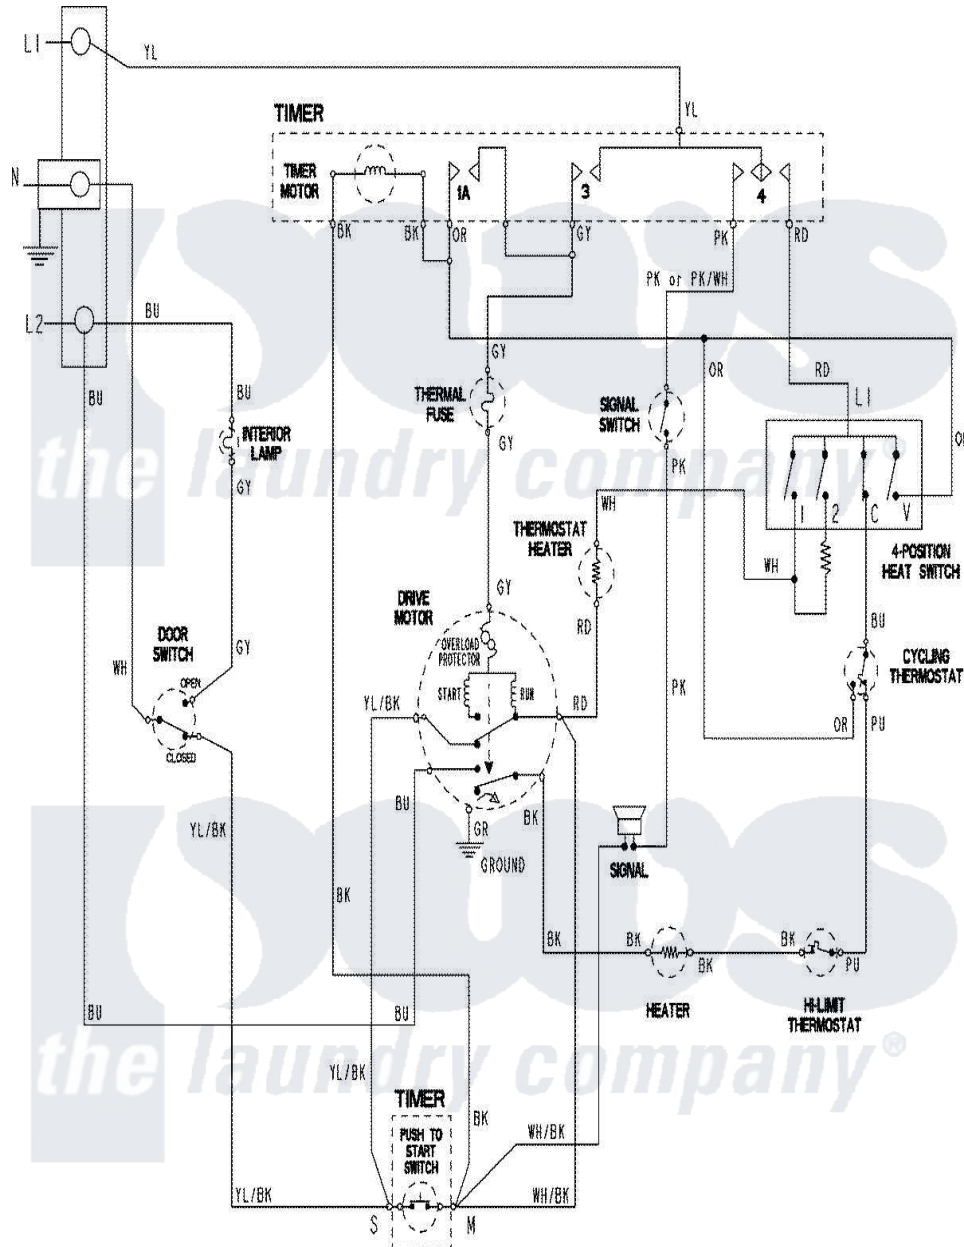

Maytag MDE3758AYW 06 - WIRING INFORMATION

Maytag Residential Maytag MDE3758AYW Dryer Parts Parts Diagram 06 - WIRING INFORMATION
 Click on the part number to view part

| Item | Original Part Number | Replaced By | Status | Part Description |
|------|----------------------|-------------|---------------|--------------------|
| NI | 15003801 | | Not Available | WIRING INFORMATION |