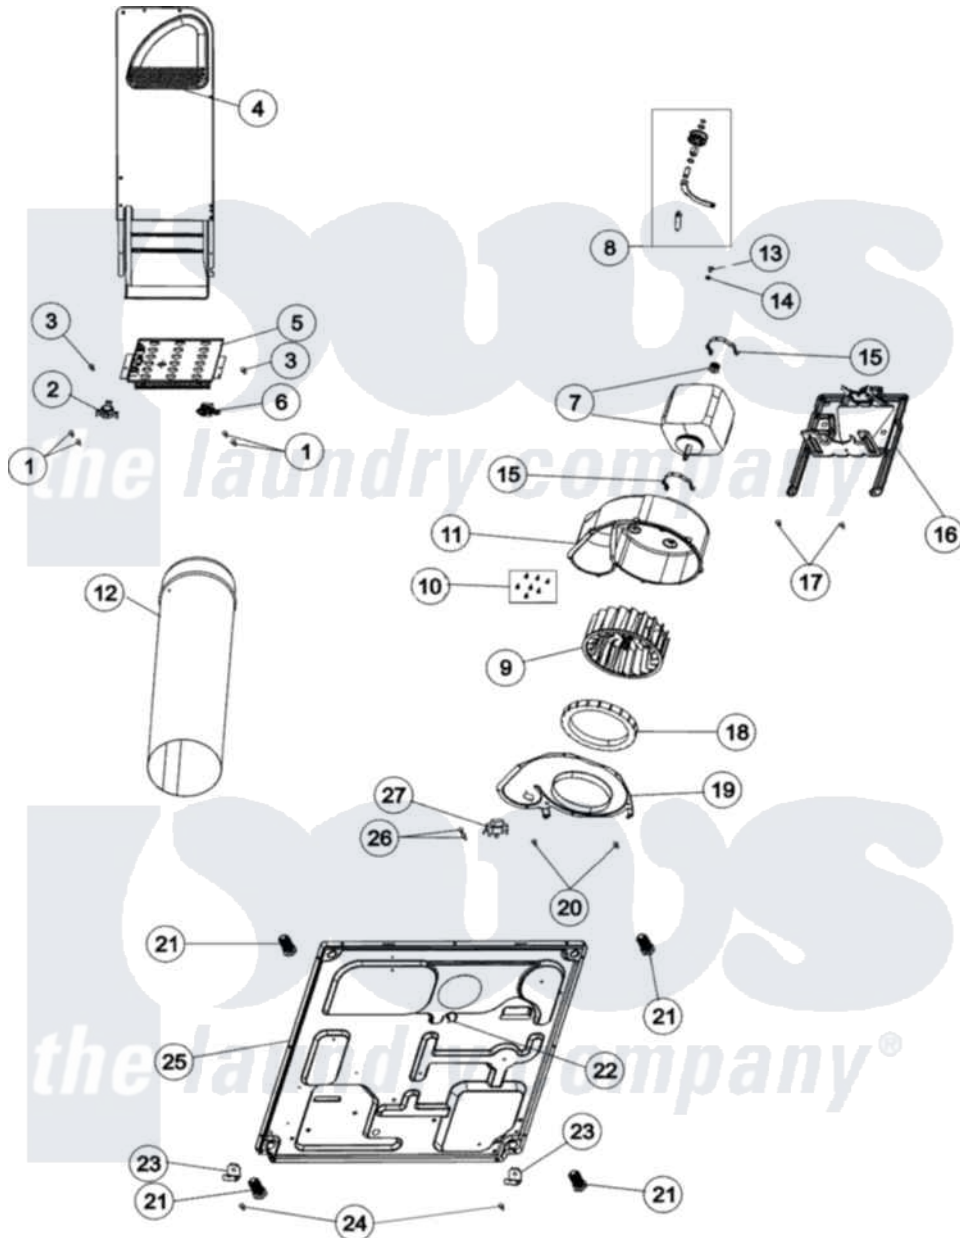

Maytag MDE3758AZW 01 - BASE, HEATER & MOTOR

Maytag Residential Maytag MDE3758AZW Dryer Parts Parts Diagram 01 - BASE, HEATER & MOTOR
 Click on the part number to view part

Item	Original Part Number	Replaced By	Status	Part Description
1	23222	3177991		Screw
2	Y62641	W10116735		Thermistor-Fix
3	503688			Screw, 10B-16 X .34 I
4	503605			Assembly, Heater Duct
5	61195	61927		Heater Assembly
6	40113801			Fuse, Thermal
7	2200376			Motor
8	37001287			Assembly, Idler Lever/Shaft/Pulley
9	56000	510139P		Assembly Blower Fan Package
10	31260			Screw, No.8 X 3/8 Ind H
11	56020			Housing, Blower
12	505518			Duct, Exhaust
13	500824			Screw, 1/4-20 Unc Hex
14	27001225			Nut, Jam Mid Lock 1/4-20
15	V58017	660658		Clamp, Motor Mounting

15	130047	000000	343481 685441
16	503613		Mount, Motor
17	27001200		Screw
18	37001119		Seal, Blower Housing
19	500078	511969P	Kit Blower Housing And Cover
20	503688		Screw, 10B-16 X .34 I
21	Y500101		Leg, Leveling
22	504034		Clip, Wire
23	37001145		Clip, Front Panel
24	27001200		Screw
25	37001156		Dryer Base
26	501086	90767	Screw, 8A X 3/8 HeX Washer Head Tapping
27	37001136		Thermostat, Cycling 146F