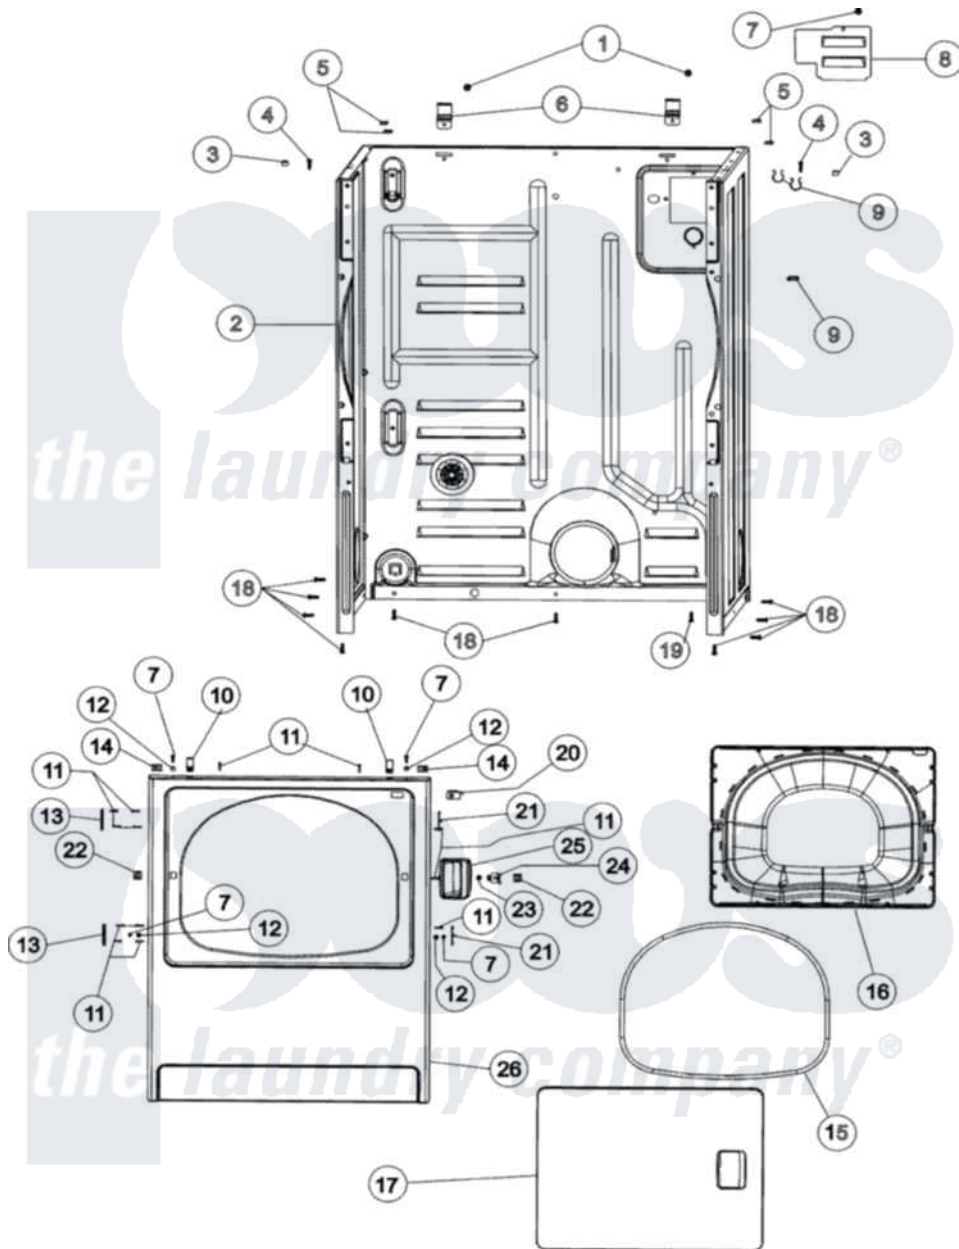

# Maytag MDE3758AZW 02 - CABINET & FRONT PANEL

Maytag Residential Maytag MDE3758AZW Dryer Parts Parts Diagram 02 - CABINET & FRONT PANEL  
 Click on the part number to view part

Item	Original Part Number	Replaced By	Status	Part Description
1	<a href="#">503688</a>			Screw, 10B-16 X .34 I
2	37001155	<a href="#">37001284</a>		Cabinet As Pack
3	<a href="#">505187</a>			Locator, Panel
4	32671	<a href="#">Y014874</a>		Screw, Idler Arm And Sleeve
5	<a href="#">Y56128</a>			Pad, Bumper
6	<a href="#">500003</a>			Hinge, Top
7	32671	<a href="#">Y014874</a>		Screw, Idler Arm And Sleeve
8	<a href="#">503293</a>			Plate, Access Cover
9	<a href="#">504034</a>			Clip, Wire
10	<a href="#">25-7220</a>			Clip, Cabinet Top
11	<a href="#">37001030</a>			Screw, No.8ab-16 x 3/4 Fh
12	<a href="#">505187</a>			Locator, Panel
13	<a href="#">Y503676</a>			Hinge, Door And Top
14	213280	<a href="#">204439</a>		Screw And Fstner Assembly
15	504005	<a href="#">511056</a>		Seal Front Panel
16	<a href="#">37001028</a>			Seal And Liner, Assembly

17	<a href="#">37001029</a>		Door, Dryer
18	<a href="#">27001200</a>		Screw
19	<a href="#">20530</a>		Screw, 10-24 x 3/8 Hex
20	Y504570	<a href="#">W10169313</a>	Switch-Dor
21	<a href="#">503126</a>		Plug, Hinge Hole
22	54660	<a href="#">LA-1003</a>	Door Catch Kit
23	500039	<a href="#">510181</a>	Strike Doormetal
24	<a href="#">40116201</a>		Bracket, Door Strike
25	<a href="#">33001241</a>		Handle, Door
26	<a href="#">37001154</a>		Front Panel - White