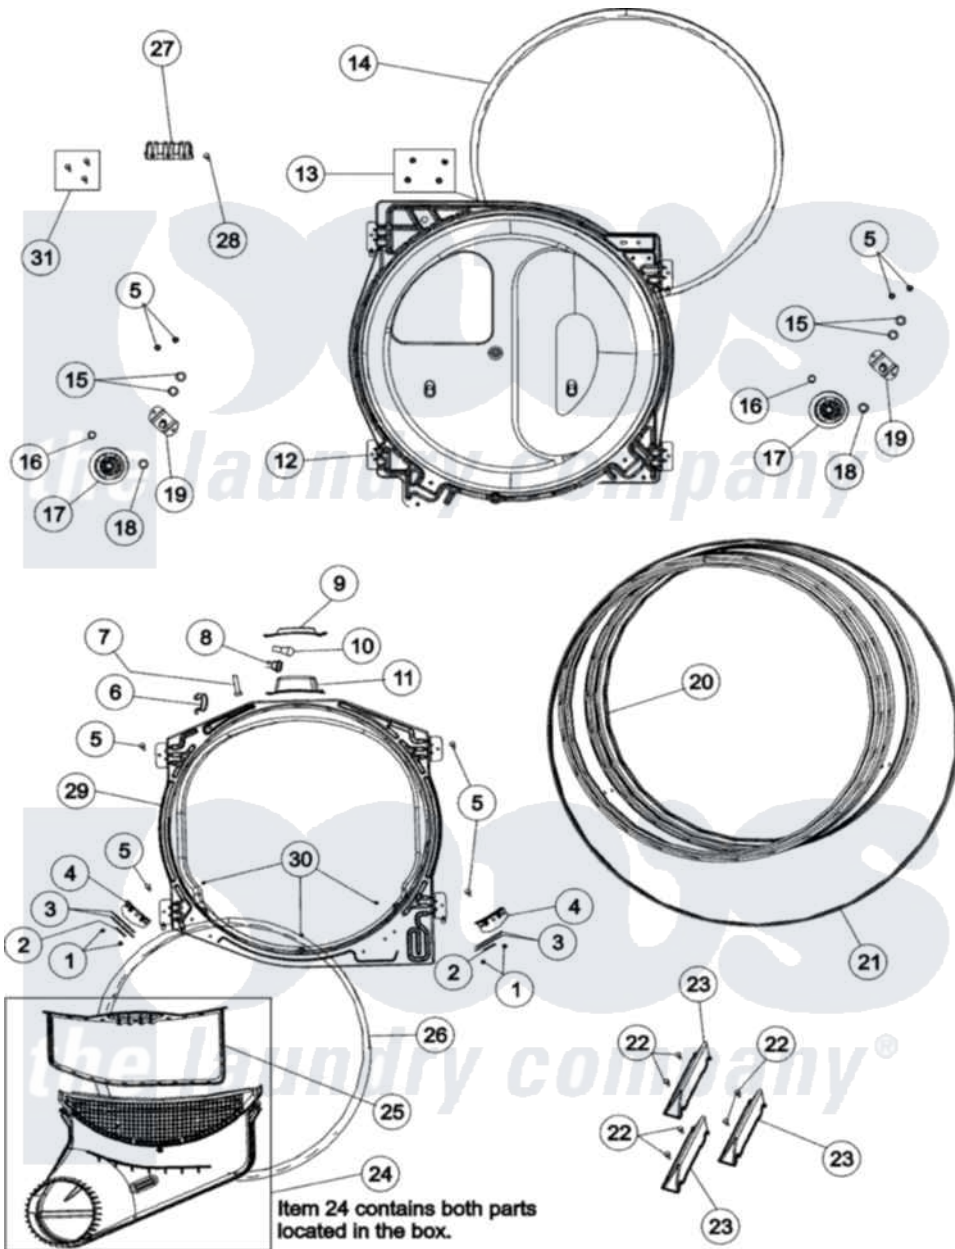

Maytag MDE3758AZW 05 - TUMBLER

Maytag Residential Maytag MDE3758AZW Dryer Parts Parts Diagram 05 - TUMBLER

Click on the part number to view part

Item	Original Part Number	Replaced By	Status	Part Description
1	37001031	3370225		Screw
2	500121	510189		Pad Felt
3	40116501	37001298		Glide- Dry
4	37001036			Bracket, Cylinder Glide
5	503661	27001200		Screw
6	504034			Clip, Wire
7	505295			Screw, No.8ab-16 x 3/4 PH
8	504458	Y504452		Light Assembly
9	40094301			Lens, Light
10	Y60954	67001316		Bulb, Light
11	503622	Y504452		Light Assembly
12	504801W	502614WP		Bulkhead, Rear
13	503688			Screw, 10B-16 X .34 I
14	37001132			Seal, Cylinder
15	52549			Washer, 501 ID X3/4 Odx
16	23748			Ring, Retaining

17	37001042		Assembly, Cylinder Roller
18	Y504082		Washer, Wave
19	40113601		Assembly, Roller Brkt
20	504467W	504467WP	Cylinder Assembly
21	40111201		Belt, Cylinder
22	Y62588		Screw, 10BT-12 X 1 Tap
23	37001125	12002559	Baffle Kit
24	37001141		Air Duct Assembly
25	37001142		Filter, Lint
26	37001132		Seal, Cylinder
27	61923		Block, Terminal
28	501285		Screw, No.12 X 9/16-Pla
29	503616W	503616WP	Assembly, Frt Bulkhead
30	37001030		Screw, No.8ab-16 x 3/4 Fh
31	37001300		Screw Package, Terminal Block