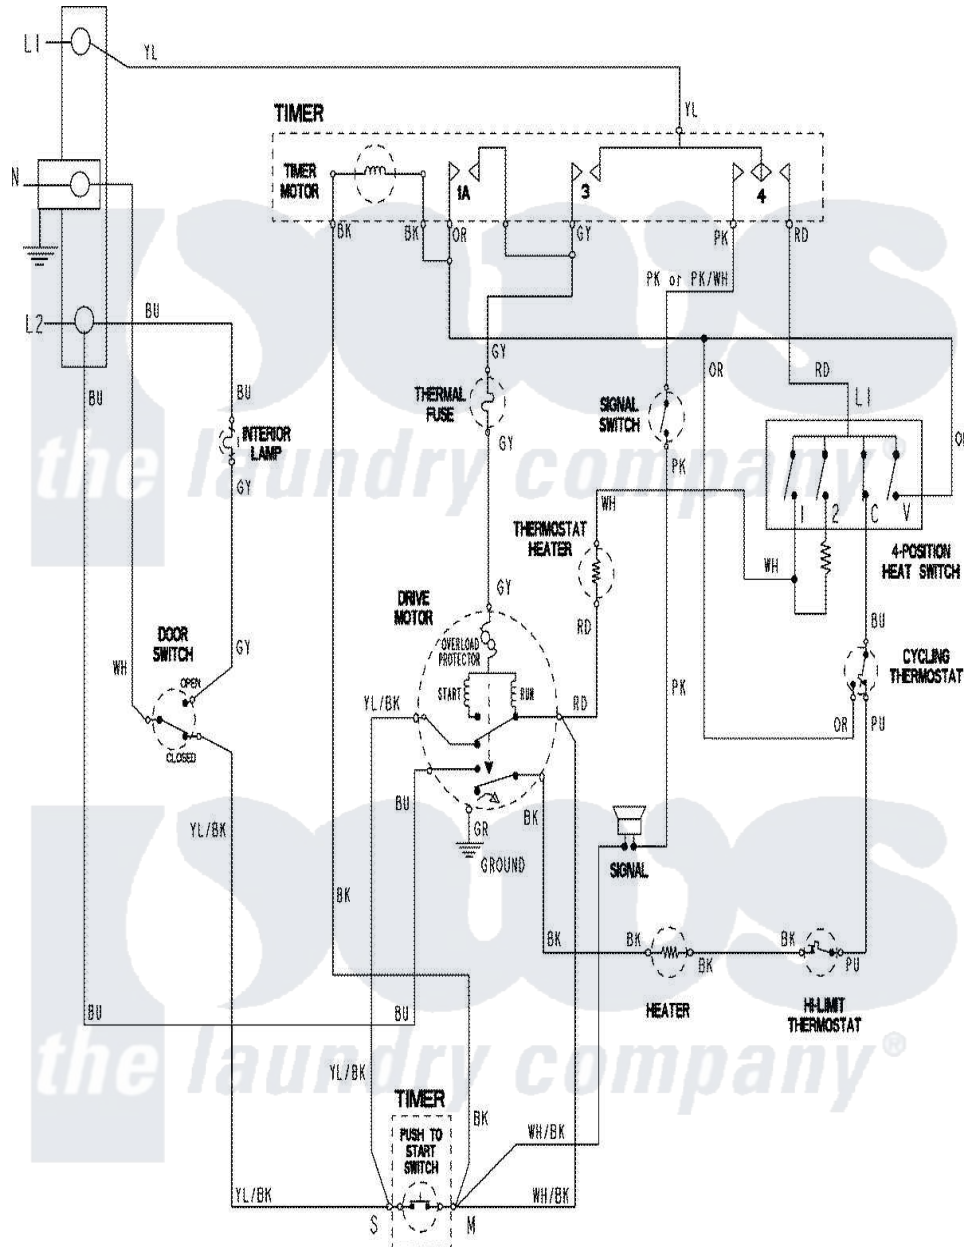

Maytag MDE3758AZW 06 - WIRING INFORMATION

Maytag Residential Maytag MDE3758AZW Dryer Parts Parts Diagram 06 - WIRING INFORMATION
 Click on the part number to view part

Item	Original Part Number	Replaced By	Status	Part Description
NI	15003801		Not Available	WIRING INFORMATION