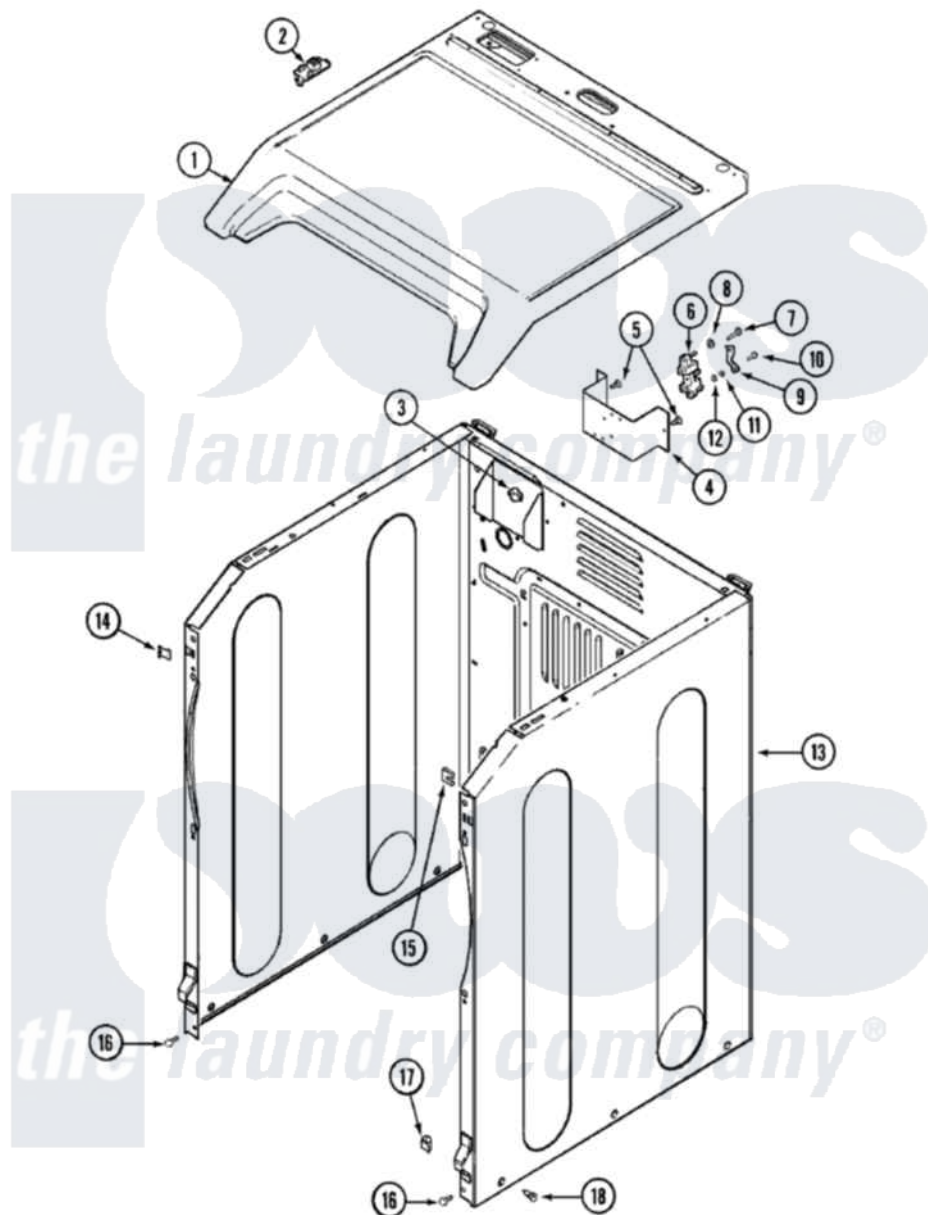

# Maytag MDE4000AZQ 01 - CABINET

Maytag [Residential Maytag MDE4000AZQ Dryer Parts](#) Parts Diagram 01 - CABINET  
 Click on the part number to view part

Item	Original Part Number	Replaced By	Status	Part Description
1	<a href="#">33002367</a>			Cover, Top
"	<a href="#">33002628</a>			Cover, Top
2	33001872	<a href="#">33002891</a>		Pin, Locator
3	<a href="#">213007</a>			Xfor Cabinet See Cabinet, Back
"	22003409	<a href="#">213007</a>		Xfor Cabinet See Cabinet, Back
4	33001826		Not Available	BRACKET, TERMINAL BLOCK---NA
5	<a href="#">22001995</a>			Screw Note: Screw, Tumbler Front And Shroud
6	<a href="#">33001244</a>			Block, Terminal
7	Y312209	<a href="#">W10001200</a>		Screw
8	<a href="#">Y311270</a>			Washer, Terminal Block
9	<a href="#">Y312184</a>			Strap, Grounding
10	<a href="#">33001245</a>			Screw---NA
11	311484	<a href="#">112432</a>		Nut
12	<a href="#">311093</a>			Washer, Terminal Connection

13	22002659	<a href="#">22003640</a>	Cabinet Assembly
"	22003583	Not Available	CABINET, ASSY. (BSQ-AS PK)
"	<a href="#">22003639</a>		Cabinet Assembly
14	<a href="#">22002049</a>		Clip Note: Clip, Front Panel
15	213280	<a href="#">204439</a>	Screw And Fstner Assembly
16	<a href="#">22001995</a>		Screw Note: Screw, Tumbler Front And Shroud
17	<a href="#">Y310376</a>		Clip, Door Switch Harness