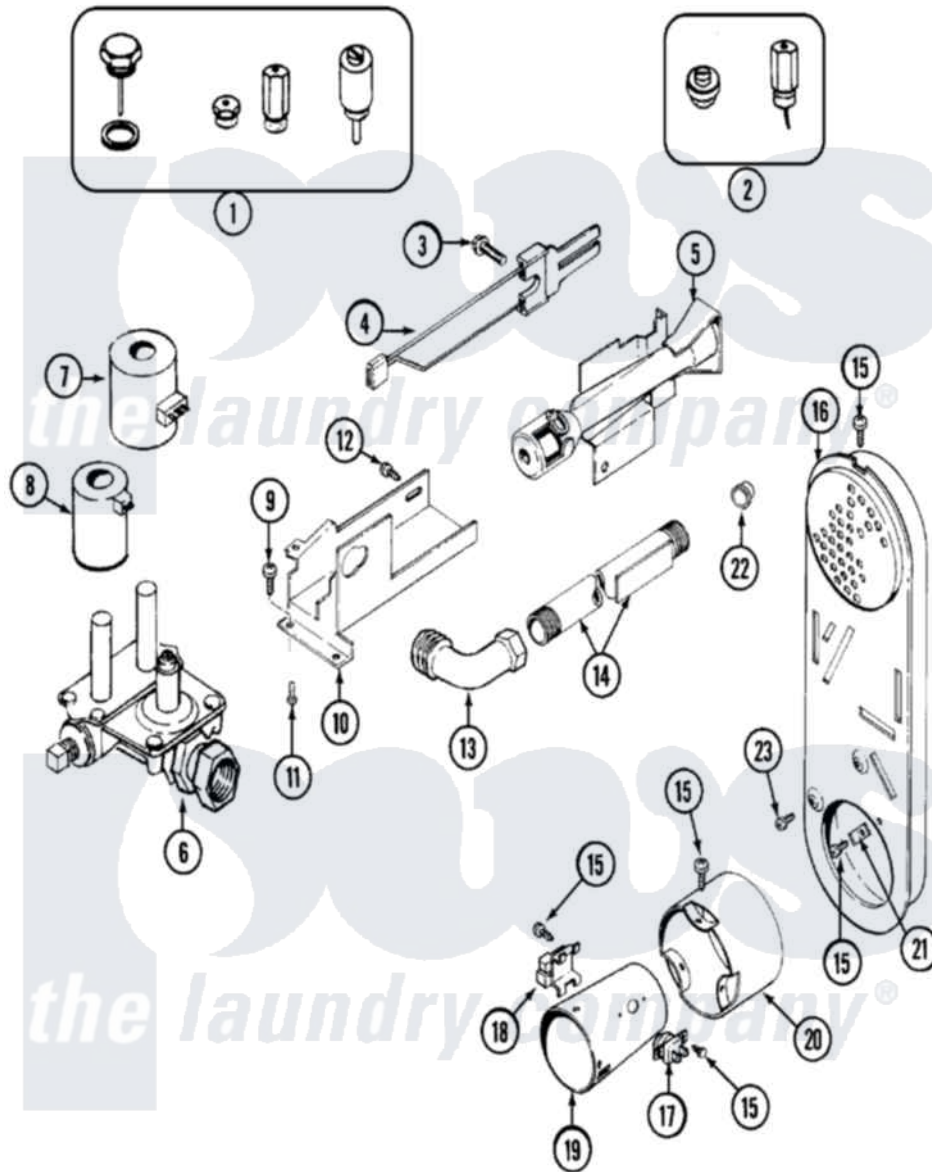

Maytag MDE4000AZQ 05 - GAS VALVE

Maytag [Residential Maytag MDE4000AZQ Dryer Parts](#) Parts Diagram 05 - GAS VALVE
 Click on the part number to view part

Item	Original Part Number	Replaced By	Status	Part Description
1	Y306195	MAL9000AXX		LP Gas Con
2	306204	33002924		Gas Conv K
3	304971			Screw Note: Screw, Igniter
4	304970	4391996		Ignitor
5	33001247	33002793		Burner Assembly
6	306176			Valve, Gas
7	306106			Coil, Holding And Booster--W
8	306105	694540		Coil, 60 Hz
9	Y313561			Screw---NA
10	33001834		Not Available	BRACKET, GAS VALVE---NA
11	314568	Y313559		Screw
"	314082	90767		Screw, 8A X 3/8 HeX Washer Head Tapping
12	Y310632	1163839		Screw
13	33001842	3406051		Elbow Union Assembly
14	33001735			Pipe And Bracket Assembly Series 18 Not Needed Use

15	211294	90767	Vavle Screw, 8A X 3/8 HeX Washer Head Tapping
16	33001810	Not Available	DUCT ASSY., INLET (GAS) NOTE: INLET DUCT ASSEMBLY
17	303395		Thermostat, Hi-Limit
18	Y303377	338906	Radiant, Sensor
19	33001835		Cone Assembly, Combustion
"	22001996	3370225	Screw
20	Y303841		Cone, Extension
21	Y312890		Retainer, Heater Chamber
"	22001996	3370225	Screw
22	33001693		Cap, Gas Pipe
23	22001996	3370225	Screw