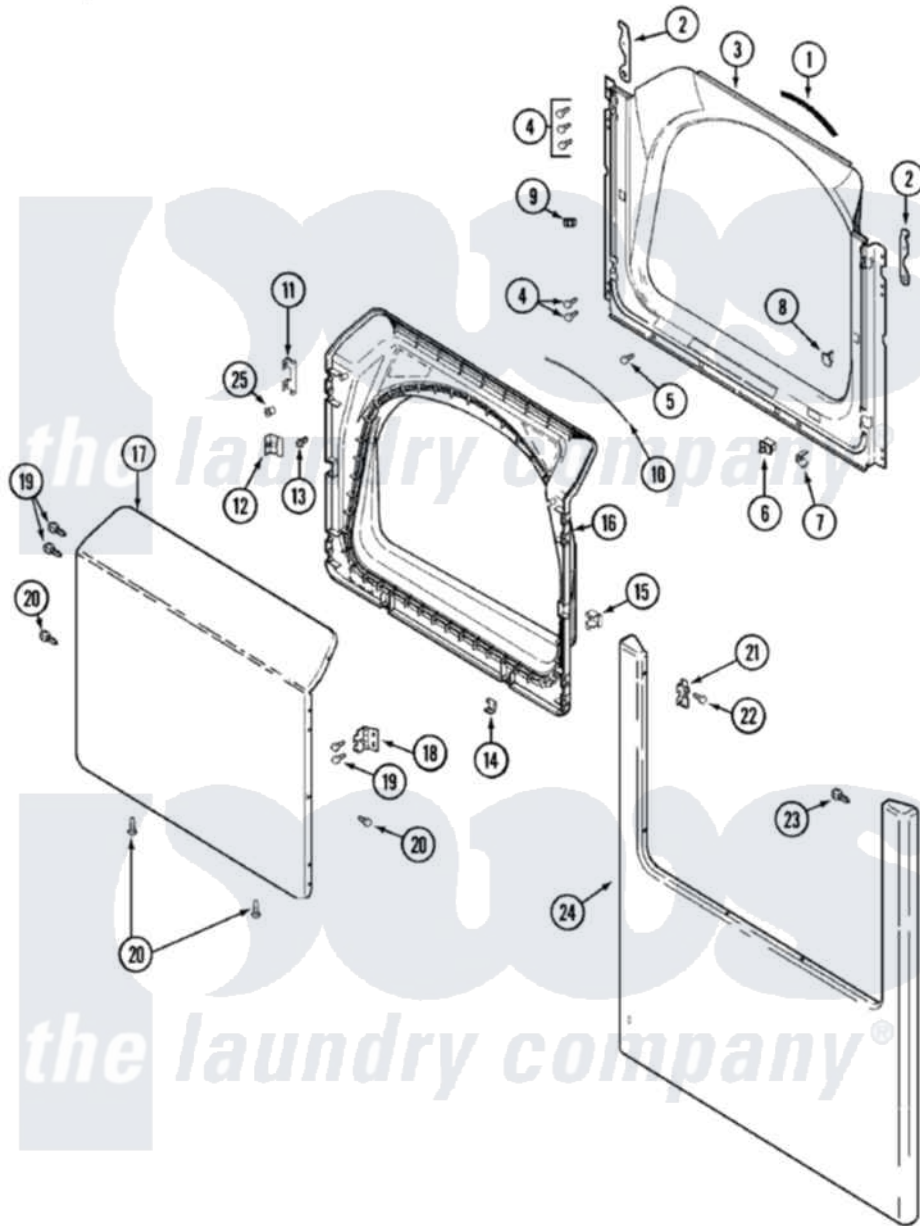

Maytag MDE4057AYQ 01 - DOOR

Maytag [Residential Maytag MDE4057AYQ Dryer Parts](#) Parts Diagram 01 - DOOR
 Click on the part number to view part

Item	Original Part Number	Replaced By	Status	Part Description
1	33001767			Seal, Shroud
2	22002247	33002597		Hook, Security
3	33002379			Shroud
4	22001995			Screw Note: Screw, Tumbler Front And Shroud
5	33001768			Screw, Shroud Note: Screw, Shroud And Outlet Duct
6	33001509	W10169313		Switch-Dor
7	33001760			Bracket, Hinge
8	33001174	LA-1003		Door Catch Kit
9	33001791	306436		Door Latch Kit--W
"	Y304578	LA-1003		Door Catch Kit
10	33002094			Seal, Door
11	22002038			Clip, Door
12	33001793			Bracket, Strike
13	33001761			Strike, Door
14	22002039			Clip, Door

15	33001763		Plug, Inner Door
16	33002397		Door, Inner/ W Seal
17	22001817		Sheet, Sound Damper
"	33002431		Panel, Door
18	33001759		Hinge, Door
19	22002062	98006631	Screw
20	33002351		Screw
21	33002349		Cover, Hinge Hole
22	33001787		Screw, Hinge Note: Screw, Hinge Hole Cover
23	22002012		Screw, Hinge Note: Screw, Hinge Bracket
24	22002663	Not Available	PANEL, FRONT (BISQ)
25	33001771		Bushing, Inner Door