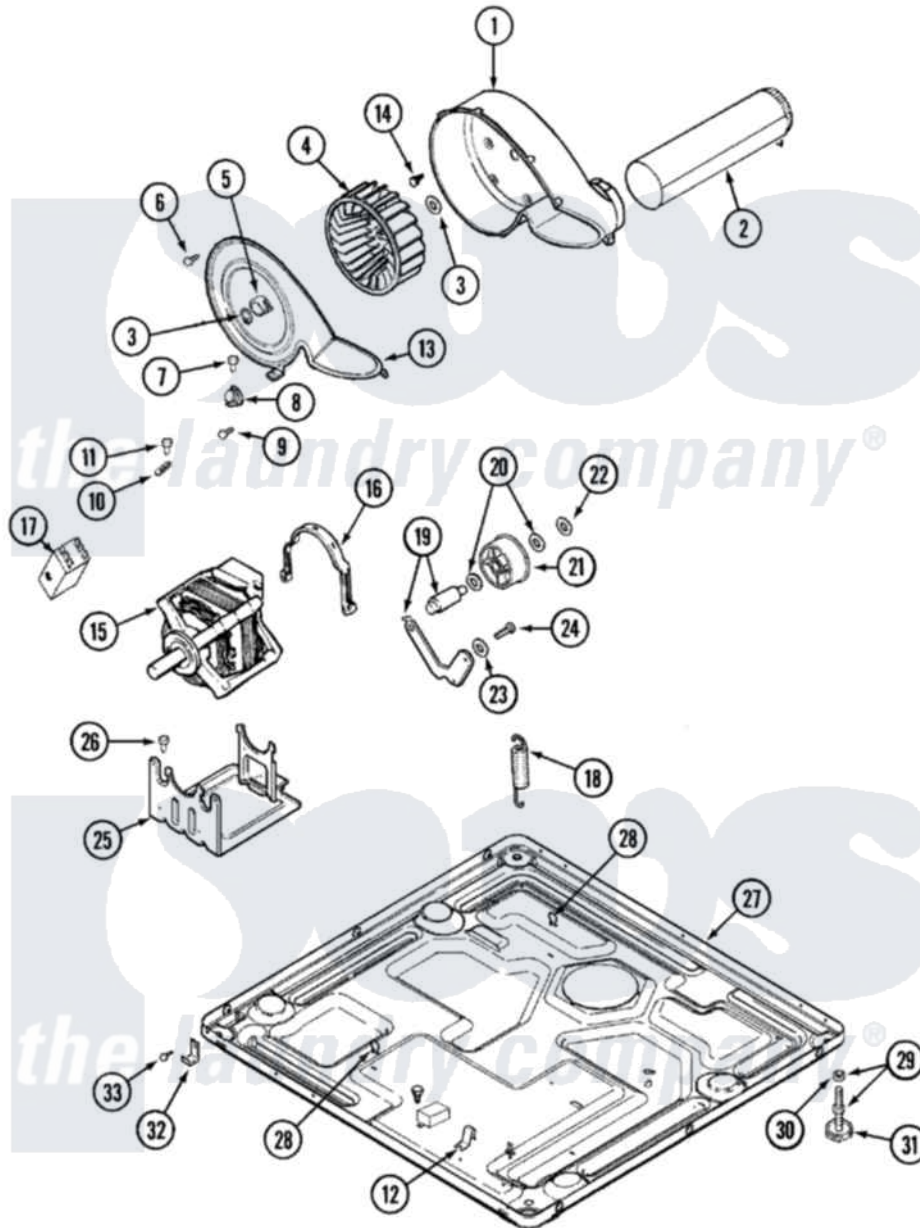

Maytag MDE4057AYQ 03 - MOTOR DRIVE

Maytag [Residential Maytag MDE4057AYQ Dryer Parts](#) Parts Diagram 03 - MOTOR DRIVE
 Click on the part number to view part

Item	Original Part Number	Replaced By	Status	Part Description
1	33001789			Housing, Blower
2	33001800			Duct Assembly, Exhaust
"	22001995			Screw Note: Screw, Tumbler Front And Shroud
3	410233	9703438		Ring-Retrn
4	33001790			Wheel, Blower
5	312967			Clamp, Blower Housing
6	33001855	33002917		Screw, No.10-16
7	Y313561			Screw---NA
8	307249			Thermostat, Multi-Temp
9	22001996	3370225		Screw
10	33001762			Fuse, Thermal
11	314848	W10116760		Screw
12	22002244			Clip, Grounding
13	33001873			Cover, Blower Housing---NA
14	314818	1163839		Screw
15	33002462	33002478		Motor

"	33002237	33002478	Motor
16	Y015825		Clip, Motor To Motor Support
17	33001854	33002478	Motor
18	33001754	33002459	Assembly, Spring And Plug
"	33002157		Grommet
19	33001840	6-3705180	Idler Arm
20	Y312527		Washer, Idler Shaft
21	33001783	6-3700340	BearIng- I
22	312958	354987	Ring, Retaining
23	315772		Sleeve, Idler Arm
24	Y014874		Screw, Idler Arm And Sleeve
25	Y313561		Screw---NA
"	33002466	33002817	Motor Support, Offset
"	33001752	33002817	Motor Support, Offset
26	Y313561		Screw---NA
27	33001845		Not Available
"	33002622		BASE
28	410490		Base,
29	Y305086		Spring, Retainer Wire Harness
30	Y052740	62739	Adjustable Leg And Nut
31	Y314137		Nut, Lock
32	22002239		Foot, Rubber
33	Y310632	1163839	Clip, Front Panel
			Screw