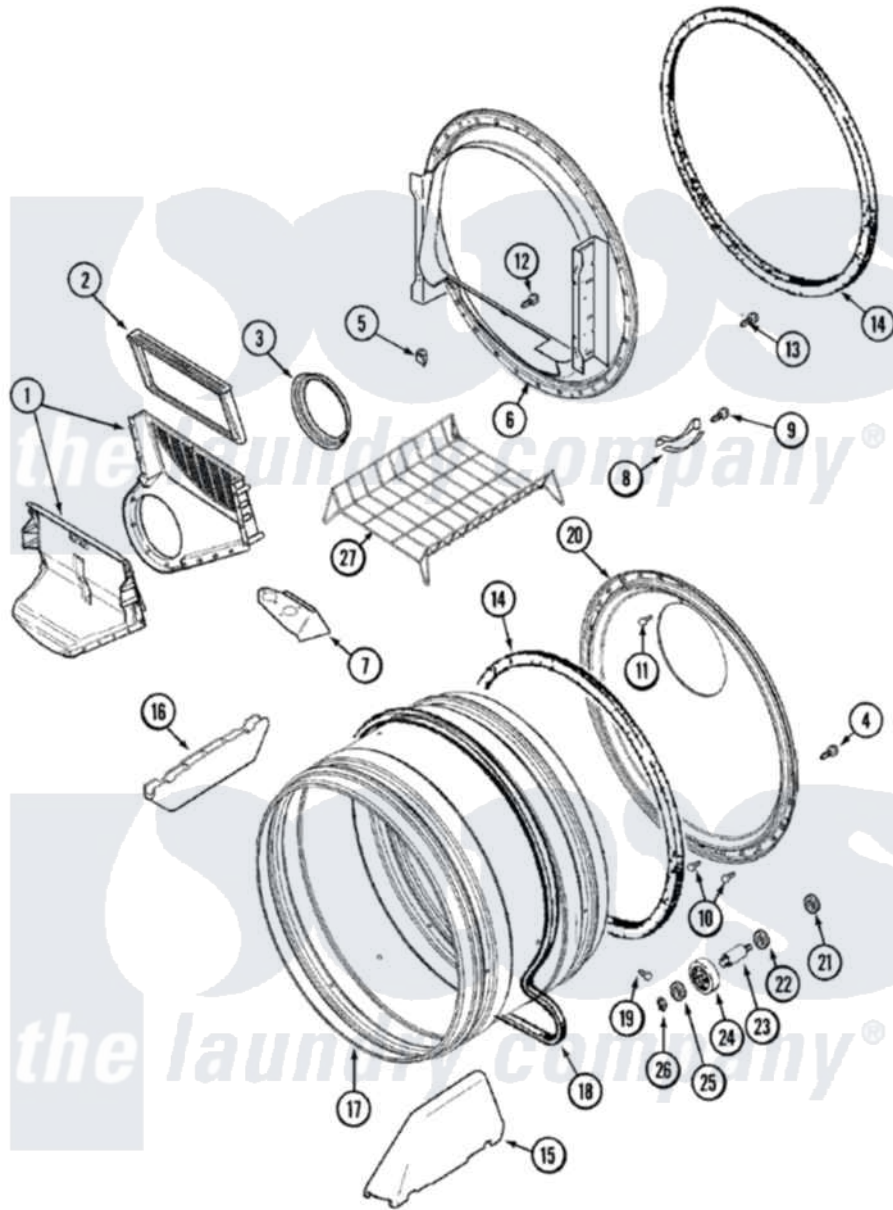

# Maytag MDE4057AYQ 04 - TUMBLER

Maytag Residential Maytag MDE4057AYQ Dryer Parts Parts Diagram 04 - TUMBLER  
 Click on the part number to view part

Item	Original Part Number	Replaced By	Status	Part Description
1	<a href="#">33001799</a>			Outlet Duct Assembly Note: Outlet Duct Assembly
2	<a href="#">33001808</a>			Filter, Lint
3	33001758	<a href="#">33002560</a>		Seal, Blower
4	<a href="#">33002190</a>			SCrew, C BraCe, BraCket, Cabinet
5	<a href="#">Y310376</a>			Clip, Door Switch Harness
6	<a href="#">33001802</a>			Front, Tumbler
7	<a href="#">33001837</a>			Cover, Thermostat
8	<a href="#">306508</a>			Tumbler Bearing Kit ----W
9	<a href="#">210720</a>			Rivet, Bearing To Tumbler Frnt
10	22001996	<a href="#">3370225</a>		Screw
11	<a href="#">210932</a>			Screw, No.8 X 9/16 Ctsk Note: Screw, Inlet Duct
12	312311	<a href="#">312311MAY</a>		Screw
13	33001855	<a href="#">33002917</a>		Screw, No.10-16
14	<a href="#">33001807</a>			Seal, Tumbler

15	33001756	<a href="#">33002032</a>	Baffle
16	<a href="#">33001755</a>		Baffle
17	<a href="#">33001889</a>		Tumbler
18	33001777	<a href="#">33002535</a>	V-Belt
19	33001788	<a href="#">33002973</a>	Screw, No.9-15 X 1.00 Hx WS
20	<a href="#">33001801</a>		Back, Tumbler
21	<a href="#">33001443</a>		Nut, Hex
22	Y313347	<a href="#">312535</a>	Washer, Vault Mounting Brk.
23	Y312948	<a href="#">6-3129480</a>	Shaft- Tumbler
24	Y303373	<a href="#">12001541</a>	Drum Roller/Washer Assembly--W
25	<a href="#">312535</a>		Washer, Vault Mounting Brk.
26	410233	<a href="#">9703438</a>	Ring-Retrn
27	33001917	<a href="#">33001917A</a>	Rack- Dryi