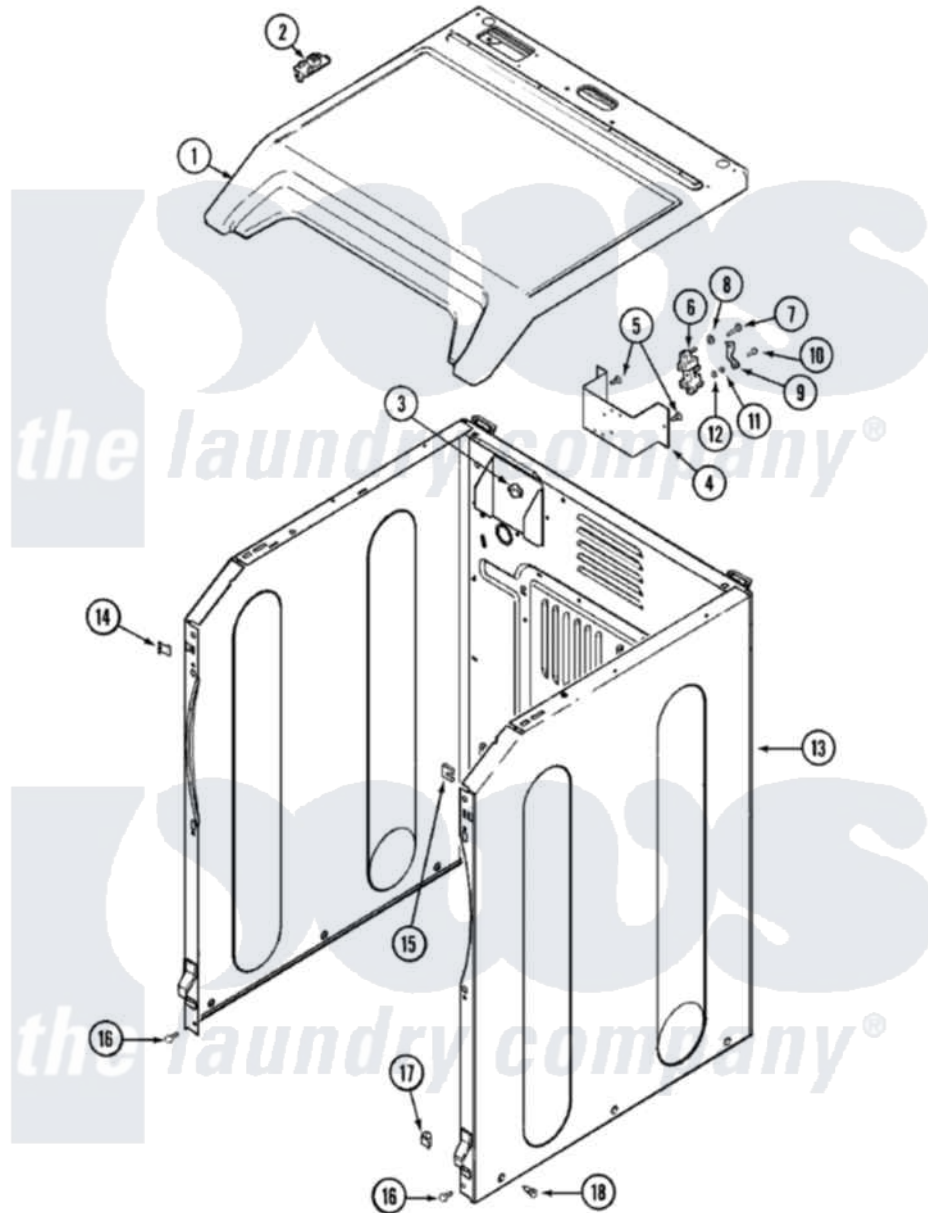

# Maytag MDE4057AYW 01 - CABINET

Maytag Residential Maytag MDE4057AYW Dryer Parts Parts Diagram 01 - CABINET  
 Click on the part number to view part

Item	Original Part Number	Replaced By	Status	Part Description
1	<a href="#">33001865</a>			Cover, Top
"	<a href="#">33002627</a>			Cover, Top
2	33001872	<a href="#">33002891</a>		Pin, Locator
3	<a href="#">Y310376</a>			Clip, Door Switch Harness
4	33001826		Not Available	BRACKET, TERMINAL BLOCK---NA
5	<a href="#">22001995</a>			Screw Note: Screw, Tumbler Front And Shroud
6	<a href="#">33001244</a>			Block, Terminal
7	Y312209	<a href="#">W10001200</a>		Screw
8	<a href="#">Y311270</a>			Washer, Terminal Block
9	<a href="#">Y312184</a>			Strap, Grounding
10	<a href="#">33001245</a>			Screw---NA
11	311484	<a href="#">112432</a>		Nut
12	<a href="#">311093</a>			Washer, Terminal Connection
13	12001424	<a href="#">22003639</a>		Cabinet Assembly
"	<a href="#">22001995</a>			Screw Note: Screw, Tumbler

	<a href="#">22001995</a>		Front And Shroud
"	22003367	<a href="#">22004095</a>	Hinge, Plastic
"	22003582		Not Available
14	<a href="#">22002049</a>		Clip Note: Clip, Front Panel
15	213280	<a href="#">204439</a>	Screw And Fstner Assembly
16	<a href="#">22001995</a>		Screw Note: Screw, Tumbler Front And Shroud
17	<a href="#">Y310376</a>		Clip, Door Switch Harness
18	22003409	<a href="#">213007</a>	Xfor Cabinet See Cabinet, Back
"	<a href="#">213007</a>		Xfor Cabinet See Cabinet, Back