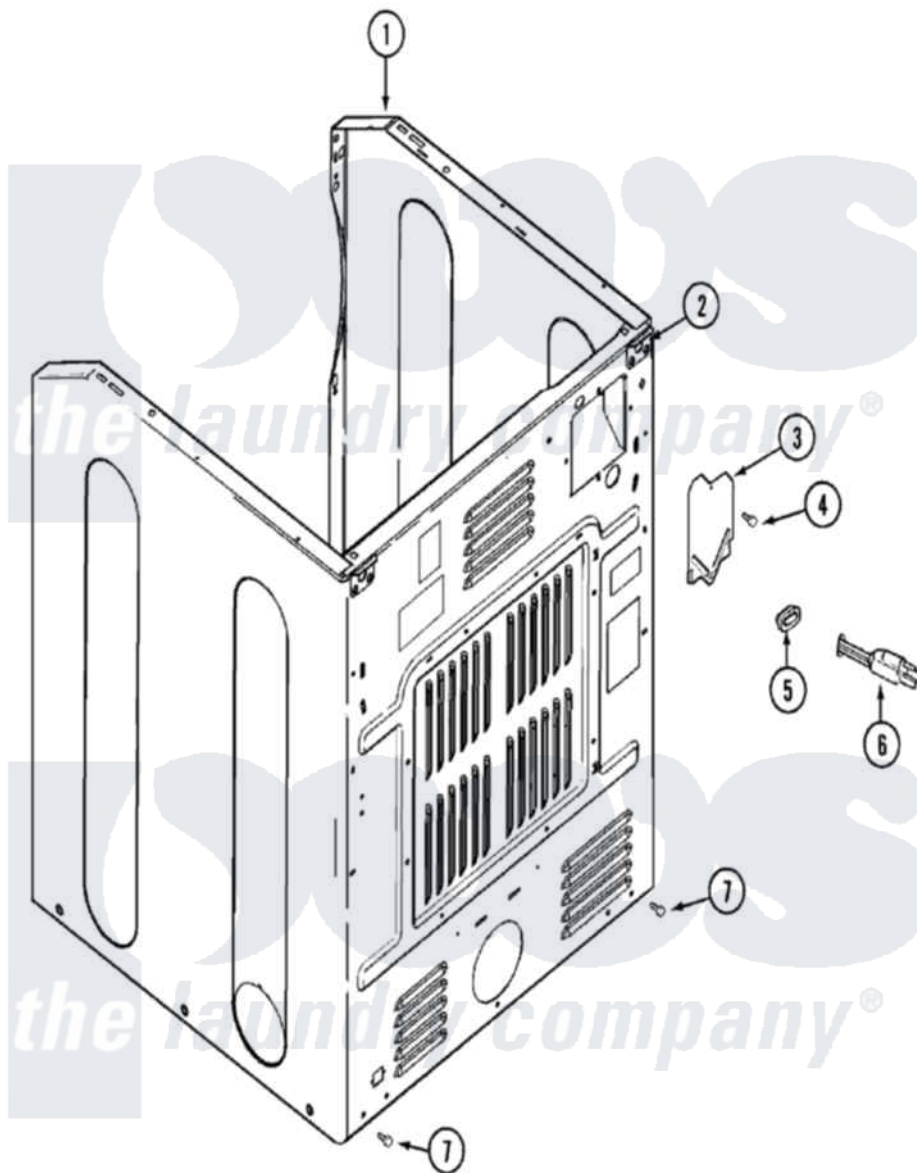

# Maytag MDE4057AYW 02 - CABINET-REAR

Maytag Residential Maytag MDE4057AYW Dryer Parts Parts Diagram 02 - CABINET-REAR  
 Click on the part number to view part

Item	Original Part Number	Replaced By	Status	Part Description
1	22003583		Not Available	CABINET, ASSY. (BSQ-AS PK)
"	22003582		Not Available	CABINET, ASSY. (WHT-AS PK)
"	12001424	<a href="#">22003639</a>		Cabinet Assembly
2	33001827		Not Available	BRACKET, CABINET HINGE
3	<a href="#">33001795</a>			Cover, Terminal Block
4	<a href="#">22001995</a>			Screw Note: Screw, Tumbler Front And Shroud
5	<a href="#">211881</a>			Grommet, Cord Part Not Used-Gas Models Only
6	33002184	<a href="#">33002777</a>		Power Cord
7	<a href="#">22001995</a>			Screw Note: Screw, Tumbler Front And Shroud