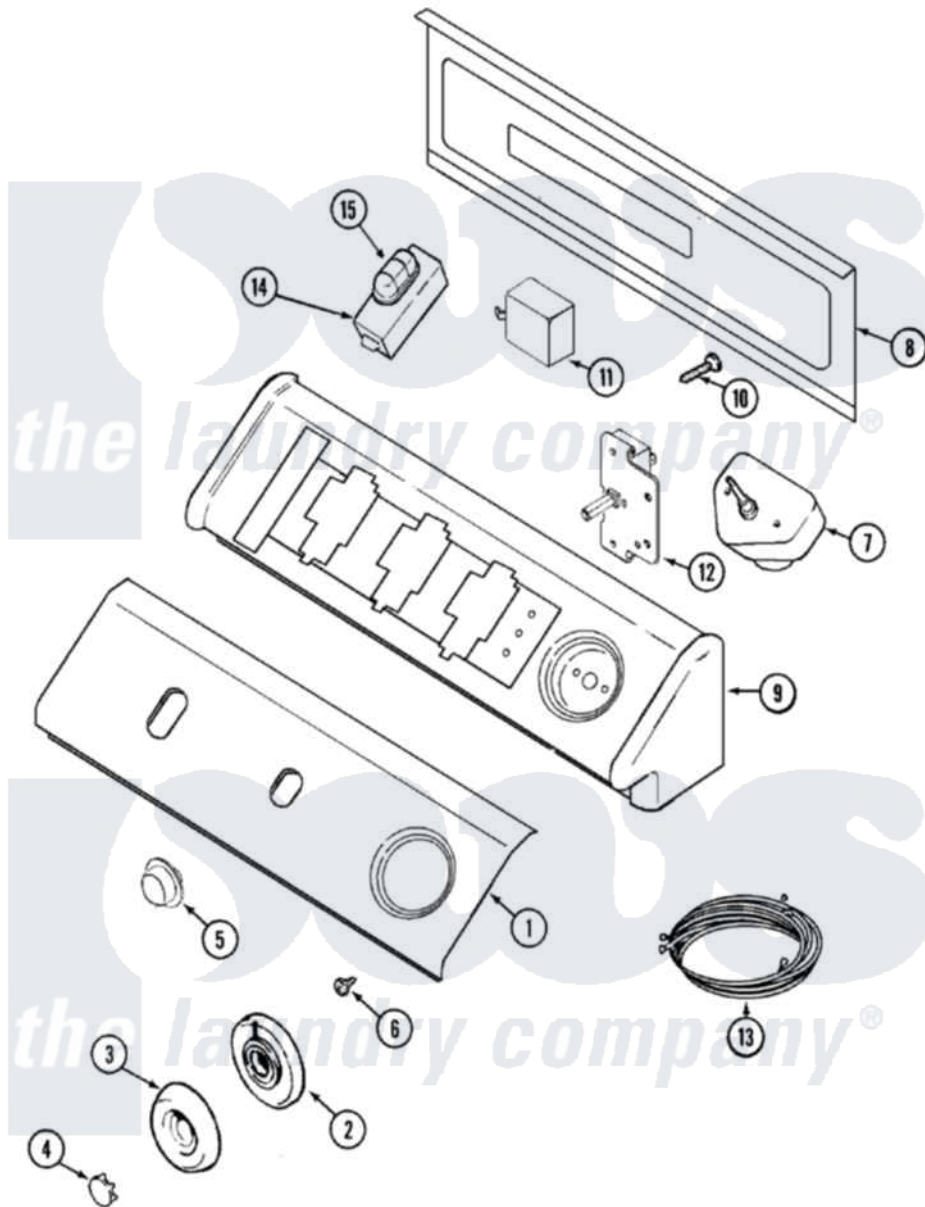

Maytag MDE4057AYW 03 - CONTROL PANEL

Maytag [Residential Maytag MDE4057AYW Dryer Parts](#) Parts Diagram 03 - CONTROL PANEL
 Click on the part number to view part

Item	Original Part Number	Replaced By	Status	Part Description
1	33002455			Panel, Control
"	Y22002339	8534058		Screw
2	33001621			Skirt, Timer Dial
3	22001659			Timer Knob - Grey
4	22001664			Timer Knob Insert/Cap
5	33001619	37001071		Button, Push-To-Start
6	33001690	90767		Screw, 8A X 3/8 HeX Washer Head Tapping
7	33001624			Timer
8	33001806		Not Available	BACK, CONSOLE PANEL
"	216423	3370225		Screw
9	33002286		Not Available	CONSOLE (WHT)
10	216423	3370225		Screw
11	33001623			Buzzer, Non-Adjustable
12	33001861	33001618		Switch- PU
13	33001920			Wire Harness, Main
14	33002454			Switch, 3 Pos.

15	22001789		Button, Switch
"	22001788		Button, Switch
16	33002531		Manual, Use And Care
"	33002457	Not Available	MANUAL, USE & CARE