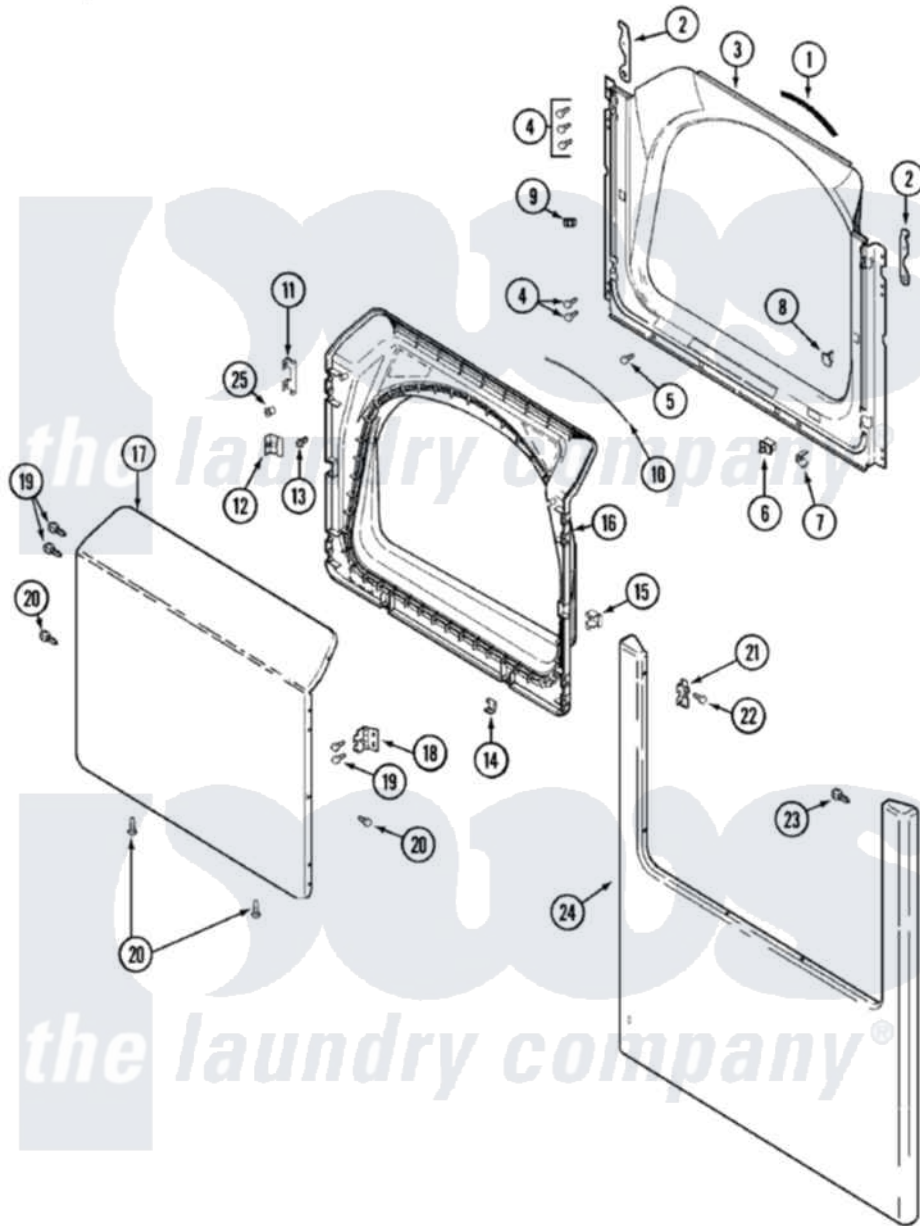

Maytag MDE4057AYW 04 - DOOR

Maytag [Residential Maytag MDE4057AYW Dryer Parts](#) Parts Diagram 04 - DOOR
 Click on the part number to view part

Item	Original Part Number	Replaced By	Status	Part Description
1	33001767			Seal, Shroud
2	22002247	33002597		Hook, Security
3	33001778			Shroud
4	22001995			Screw Note: Screw, Tumbler Front And Shroud
5	33001768			Screw, Shroud Note: Screw, Shroud And Outlet Duct
6	33001509	W10169313		Switch-Dor
7	33001760			Bracket, Hinge
8	33001174	LA-1003		Door Catch Kit
9	33001791	306436		Door Latch Kit--W
"	Y304578	LA-1003		Door Catch Kit
10	33002094			Seal, Door
11	22002038			Clip, Door
12	33001793			Bracket, Strike
13	33001761			Strike, Door
14	22002039			Clip, Door

15	33001763		Plug, Inner Door
16	33001750		Door, Inner/ W Seal
17	22001817		Sheet, Sound Damper
"	33002430	Not Available	PANEL, DOOR (WHT-W/MEDALLION)
18	33001759		Hinge, Door
19	22002062	98006631	Screw
20	22002063		Screw No.8-18AB Wafer Head
21	33001764		Cover, Hinge Hole
22	33001787		Screw, Hinge Note: Screw, Hinge Hole Cover
23	22002012		Screw, Hinge Note: Screw, Hinge Bracket
24	22002836		Panel, Front
25	33001771		Bushing, Inner Door