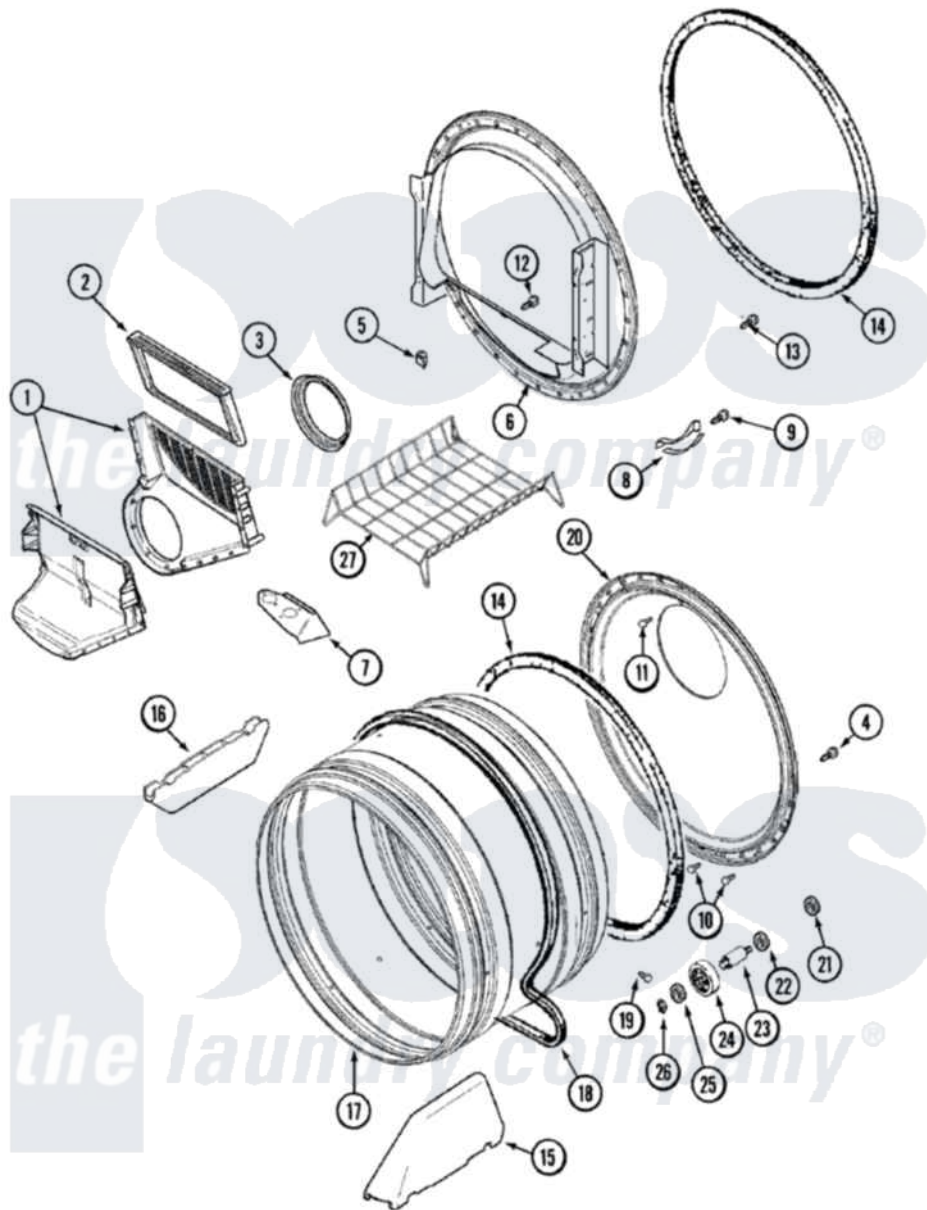

Maytag MDE4057AYW 07 - TUMBLER

Maytag Residential Maytag MDE4057AYW Dryer Parts Parts Diagram 07 - TUMBLER
 Click on the part number to view part

Item	Original Part Number	Replaced By	Status	Part Description
1	33001799			Outlet Duct Assembly Note: Outlet Duct Assembly
2	33001808			Filter, Lint
3	33001758	33002560		Seal, Blower
4	33002190			SCrew, C BraCe, BraCket, Cabinet
5	Y310376			Clip, Door Switch Harness
6	33001802			Front, Tumbler
7	33001837			Cover, Thermostat
8	306508			Tumbler Bearing Kit ----W
9	210720			Rivet, Bearing To Tumbler Frnt
10	22001996	3370225		Screw
11	210932			Screw, No.8 X 9/16 Ctsk Note: Screw, Inlet Duct
12	312311	312311MAY		Screw
13	33001855	33002917		Screw, No.10-16
14	33001807			Seal, Tumbler

15	33001756	33002032	Baffle
16	33001755		Baffle
17	33001889		Tumbler
18	33001777	33002535	V-Belt
19	33001788	33002973	Screw, No.9-15 X 1.00 Hx WS
20	33001801		Back, Tumbler
21	33001443		Nut, Hex
22	Y313347	312535	Washer, Vault Mounting Brk.
23	Y312948	6-3129480	Shaft- Tumbler
24	Y303373	12001541	Drum Roller/Washer Assembly--W
25	312535		Washer, Vault Mounting Brk.
26	410233	9703438	Ring-Retrn
27	33001917	33001917A	Rack- Dryi