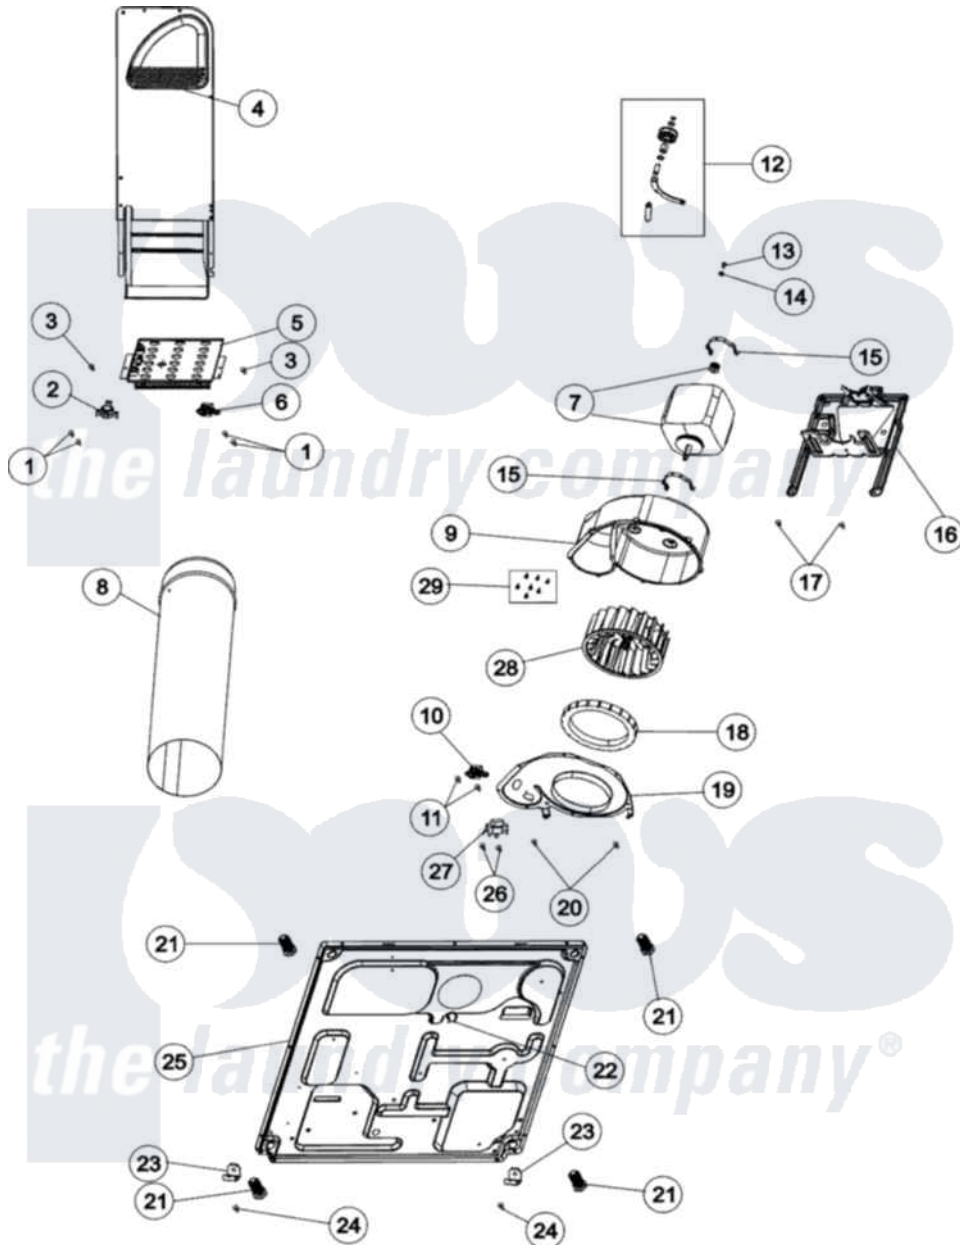

Maytag MDE4658AYW 01 - BASE, HEATER & MOTOR

Maytag Residential Maytag MDE4658AYW Dryer Parts Parts Diagram 01 - BASE, HEATER & MOTOR
 Click on the part number to view part

Item	Original Part Number	Replaced By	Status	Part Description
1	23222	3177991		Screw
2	Y62641	W10116735		Thermistor-Fix
3	503688			Screw, 10B-16 X .34 I
4	503605			Assembly, Heater Duct
5	37001134	37001139		Repair Kit, 5300w Element
6	40113801			Fuse, Thermal
7	40048501	2200376		Motor
8	505518			Duct, Exhaust
9	56020			Housing, Blower
10	33002567			Thermostat, Cycling
11	501086	90767		Screw, 8A X 3/8 HeX Washer Head Tapping
12	37001287			Assembly, Idler Lever/Shaft/Pulley
13	500824			Screw, 1/4-20 Unc Hex
14	27001225			Nut, Jam Mid Lock 1/4-20
15	V58017	660658		Clamp, Motor Mounting

15	130047	000000	343481 685441
16	503613		Mount, Motor
17	27001200		Screw
18	37001119		Seal, Blower Housing
19	500078	511969P	Kit Blower Housing And Cover
20	503688		Screw, 10B-16 X .34 I
21	Y500101		Leg, Leveling
22	504034		Clip, Wire
23	37001145		Clip, Front Panel
24	27001200		Screw
25	37001156		Dryer Base
26	501086	90767	Screw, 8A X 3/8 HeX Washer Head Tapping
27	31001590		Thermistor, Temp Control
28	56000	510139P	Assembly Blower Fan Package
29	31260		Screw, No.8 X 3/8 Ind H