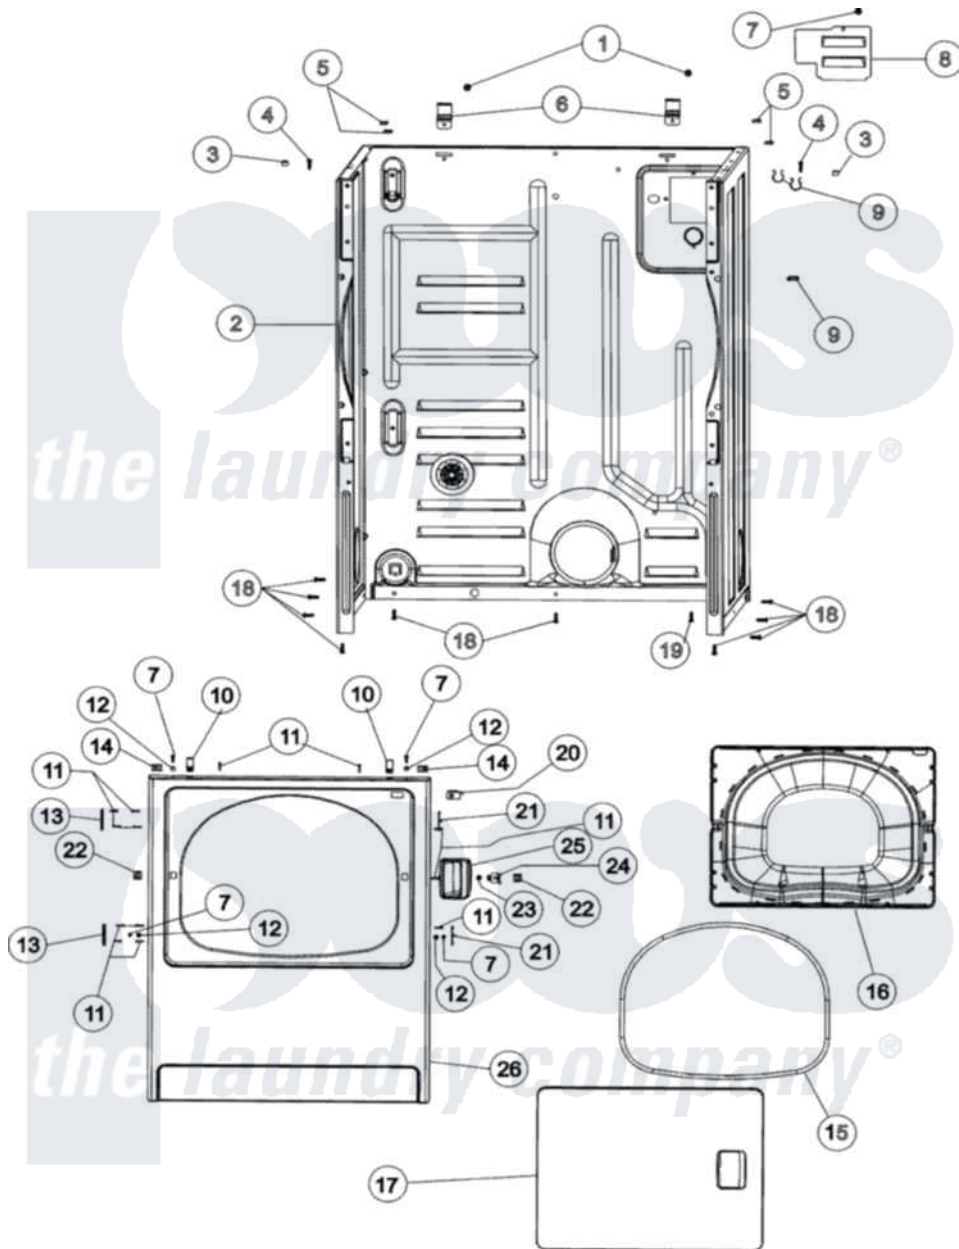

# Maytag MDE4658AYW 02 - CABINET & FRONT PANEL

Maytag Residential Maytag MDE4658AYW Dryer Parts Parts Diagram 02 - CABINET & FRONT PANEL  
 Click on the part number to view part

Item	Original Part Number	Replaced By	Status	Part Description
1	<a href="#">503688</a>			Screw, 10B-16 X .34 I
2	37001155	<a href="#">37001284</a>		Cabinet As Pack
3	<a href="#">505187</a>			Locator, Panel
4	32671	<a href="#">Y014874</a>		Screw, Idler Arm And Sleeve
5	<a href="#">Y56128</a>			Pad, Bumper
6	<a href="#">500003</a>			Hinge, Top
7	32671	<a href="#">Y014874</a>		Screw, Idler Arm And Sleeve
8	<a href="#">37001158</a>			Plate, Access Cover
9	<a href="#">504034</a>			Clip, Wire
10	<a href="#">25-7220</a>			Clip, Cabinet Top
11	<a href="#">37001030</a>			Screw, No.8ab-16 x 3/4 Fh
12	<a href="#">505187</a>			Locator, Panel
13	<a href="#">Y503676</a>			Hinge, Door And Top
14	213280	<a href="#">204439</a>		Screw And Fstner Assembly
15	504005	<a href="#">511056</a>		Seal Front Panel
16	<a href="#">37001028</a>			Seal And Liner, Assembly

17	<a href="#">37001029</a>		Door, Dryer
18	<a href="#">27001200</a>		Screw
19	<a href="#">20530</a>		Screw, 10-24 x 3/8 Hex
20	Y504570	<a href="#">W10169313</a>	Switch-Dor
21	<a href="#">503126</a>		Plug, Hinge Hole
22	54660	<a href="#">LA-1003</a>	Door Catch Kit
23	500039	<a href="#">510181</a>	Strike Doormetal
24	<a href="#">40116201</a>		Bracket, Door Strike
25	<a href="#">33001241</a>		Handle, Door
26	<a href="#">37001154</a>		Front Panel - White