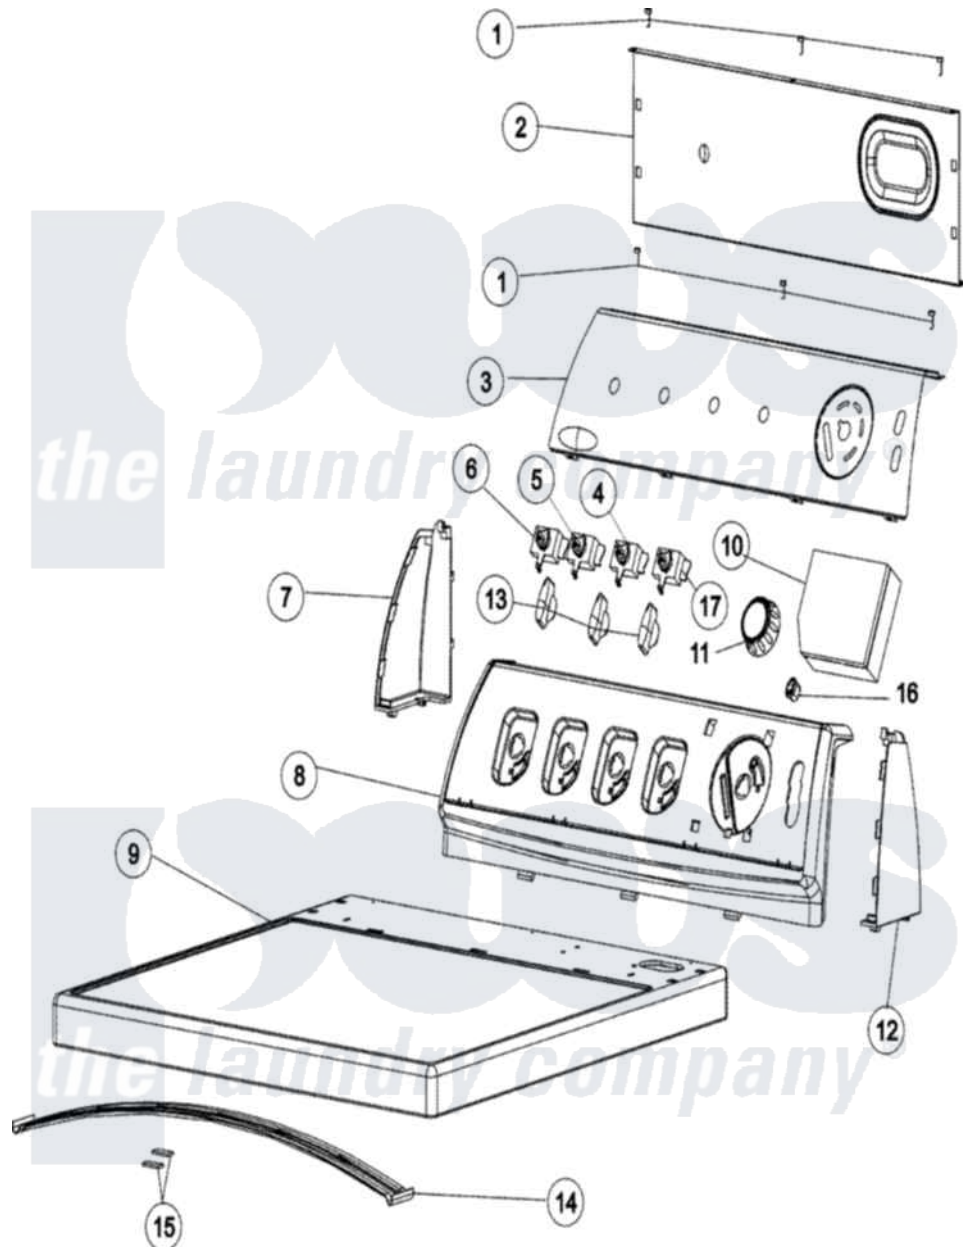

Maytag MDE4658AYW 03 - CONTROL PANEL & TOP

Maytag Residential Maytag MDE4658AYW Dryer Parts Parts Diagram 03 - CONTROL PANEL & TOP
 Click on the part number to view part

Item	Original Part Number	Replaced By	Status	Part Description
1	21002224			Screw
2	37001233			Shield, Backguard
3	37001177	12002672		Facia As P
4	37001263			Encoder, Rotary 4 Position
5	37001265			Encoder, Rotary 2 Position
6	37001264			Encoder, Rotary 5 Position
7	21001519			Endcap
8	37001166			Support, Switch -White
9	37001232	37001283		Top As Pack
10	37001167	37001286		Dryer Cont
11	37001185			Knob Assembly - Rotary Encoder
12	21001523			Endcap
13	21002070			Knob, Selector
14	56486		Not Available	BRACE, TOP
15	500121	510189		Pad Felt
16	22003977	74010226		Switch, Rocker W/Shield