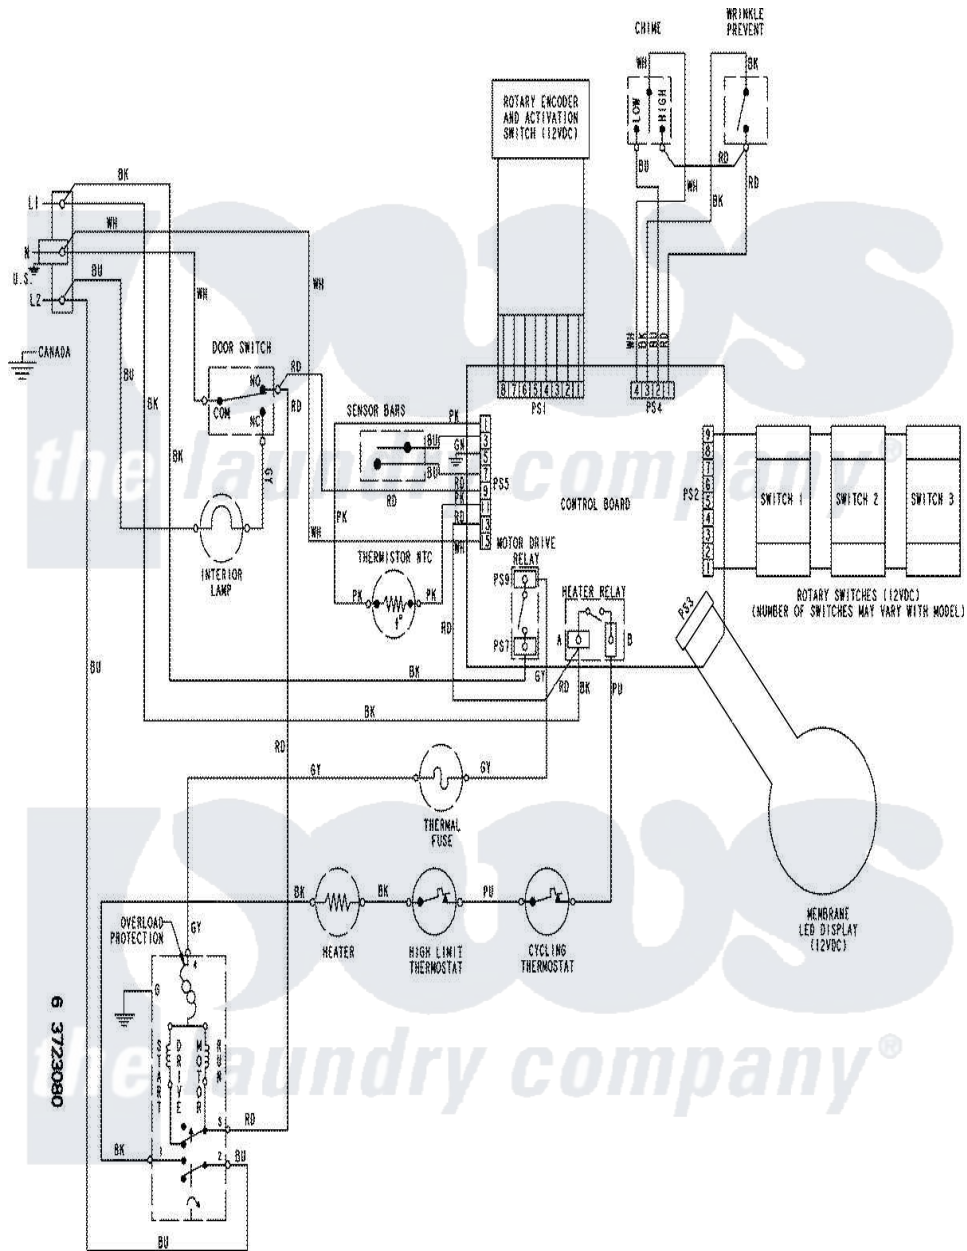

Maytag MDE4658AYW 06 - WIRING INFORMATION

6 3729080

Maytag Residential Maytag MDE4658AYW Dryer Parts Parts Diagram 06 - WIRING INFORMATION
 Click on the part number to view part

Item	Original Part Number	Replaced By	Status	Part Description
NI	15003775		Not Available	WIRING INFORMATION