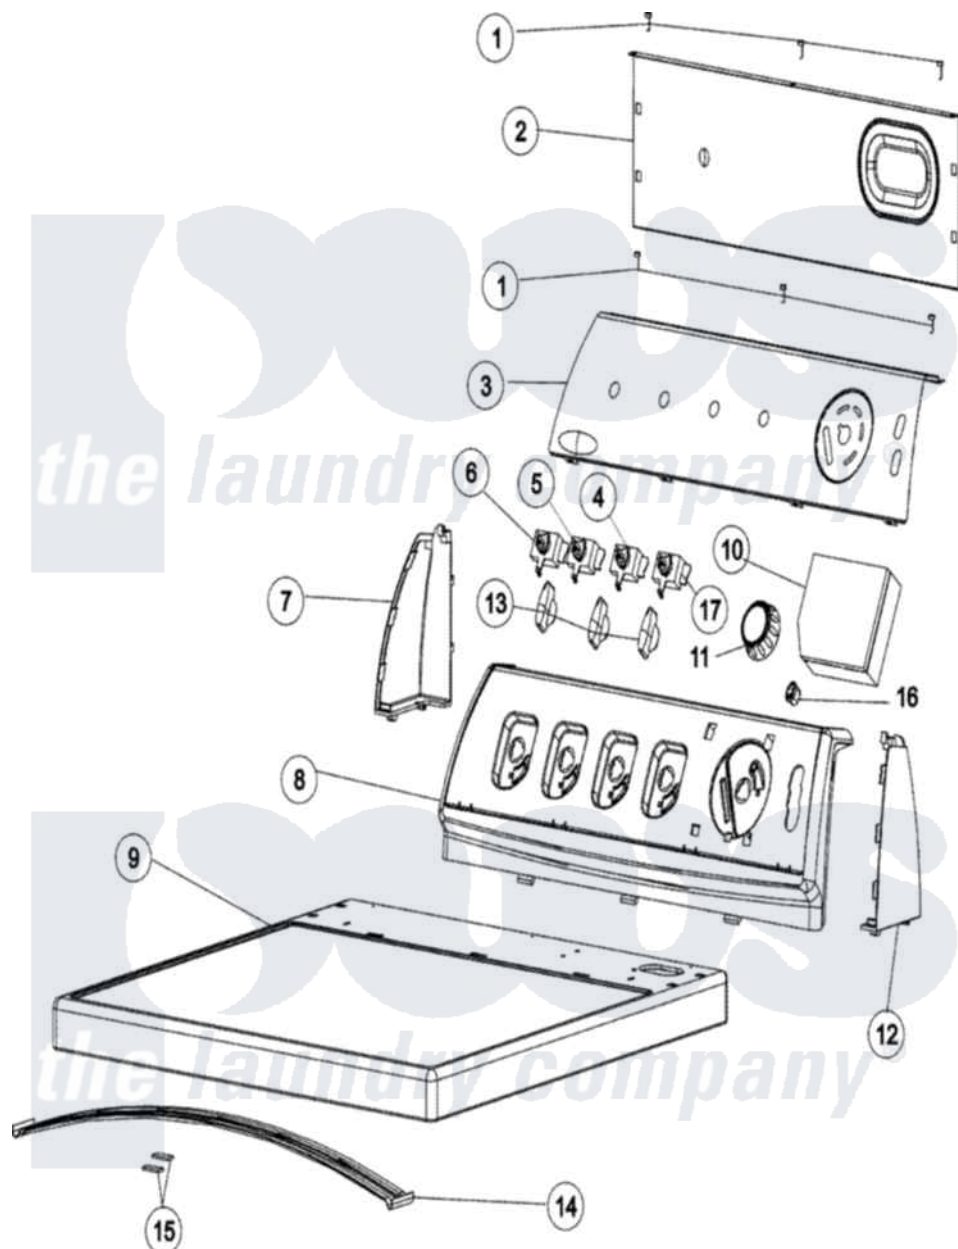

Maytag MDE4806AYW 03 - CONTROL PANEL & TOP

Maytag [Residential Maytag MDE4806AYW Dryer Parts](#) Parts Diagram 03 - CONTROL PANEL & TOP
 Click on the part number to view part

Item	Original Part Number	Replaced By	Status	Part Description
1	21002224			Screw
2	37001233			Shield, Backguard
3	37001178	12002674		Facia As P
4	37001263			Encoder, Rotary 4 Position
5	37001265			Encoder, Rotary 2 Position
6	37001264			Encoder, Rotary 5 Position
7	21001519			Endcap
8	37001166			Support, Switch -White
9	37001232	37001283		Top As Pack
10	37001161			Wire Harness - Upper
"	37001167	37001286		Dryer Cont
11	37001185			Knob Assembly - Rotary Encoder
12	21001523			Endcap
13	21002070			Knob, Selector
14	56486		Not Available	BRACE, TOP
15	500121	510189		Pad Felt