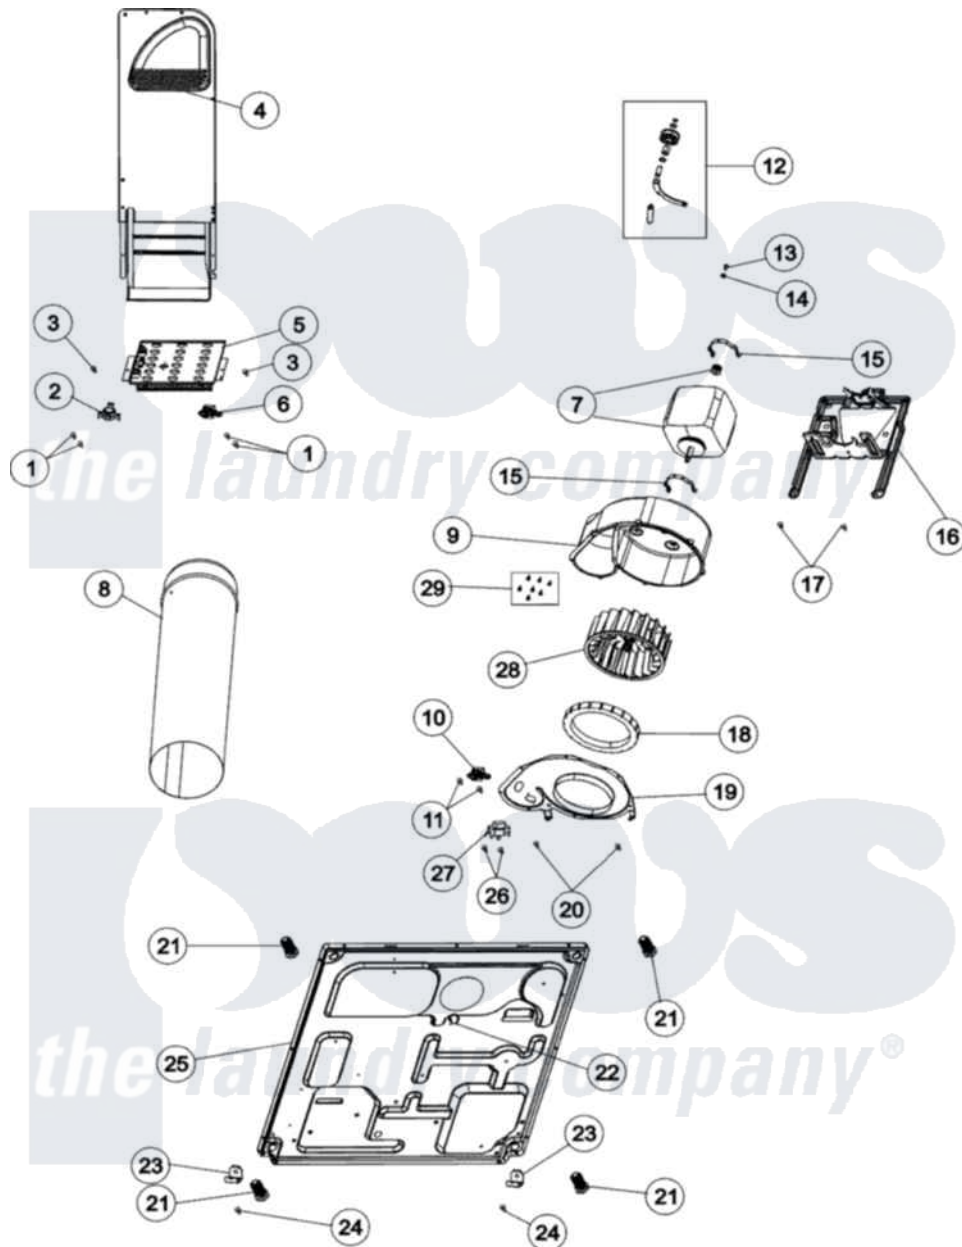

Maytag MDE4806AZW 01 - BASE, HEATER & MOTOR

Maytag Residential Maytag MDE4806AZW Dryer Parts Parts Diagram 01 - BASE, HEATER & MOTOR
 Click on the part number to view part

Item	Original Part Number	Replaced By	Status	Part Description
1	23222	3177991		Screw
2	Y62641	W10116735		Thermistor-Fix
3	503688			Screw, 10B-16 X .34 I
4	503605			Assembly, Heater Duct
5	61195	61927		Heater Assembly
6	40113801			Fuse, Thermal
7	40048501	2200376		Motor
8	505518			Duct, Exhaust
9	56020			Housing, Blower
10	33002567			Thermostat, Cycling
11	501086	90767		Screw, 8A X 3/8 HeX Washer Head Tapping
12	37001287			Assembly, Idler Lever/Shaft/Pulley
13	500824			Screw, 1/4-20 Unc Hex
14	27001225			Nut, Jam Mid Lock 1/4-20
15	V58017	660658		Clamp, Motor Mounting

15	130047	000000	343481 685441
16	503613		Mount, Motor
17	27001200		Screw
18	37001119		Seal, Blower Housing
19	500078	511969P	Kit Blower Housing And Cover
20	503688		Screw, 10B-16 X .34 I
21	Y500101		Leg, Leveling
22	504034		Clip, Wire
23	37001145		Clip, Front Panel
24	27001200		Screw
25	37001156		Dryer Base
26	501086	90767	Screw, 8A X 3/8 HeX Washer Head Tapping
27	31001590		Thermistor, Temp Control
28	56000	510139P	Assembly Blower Fan Package
29	31260		Screw, No.8 X 3/8 Ind H