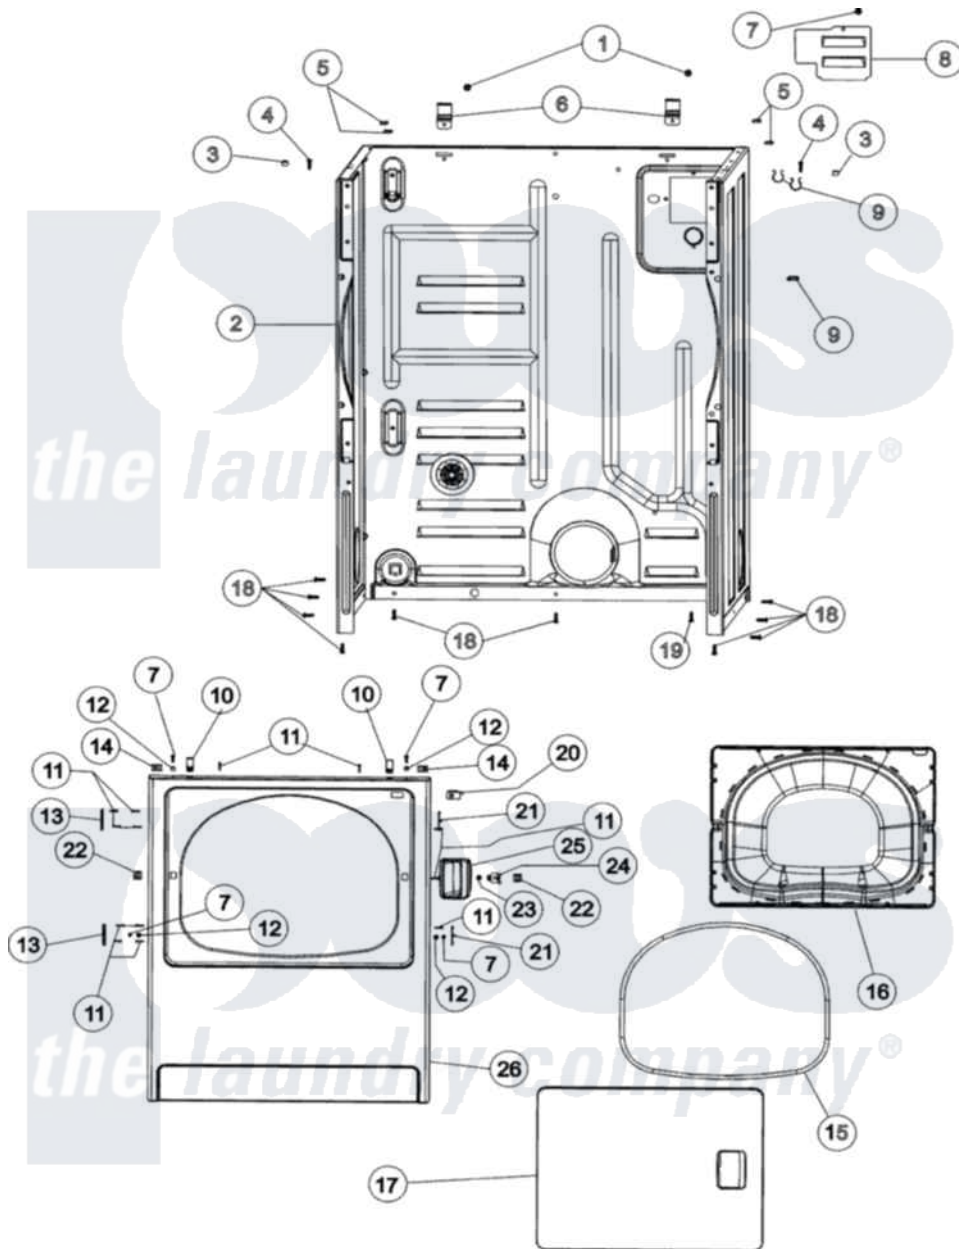

Maytag MDE4806AZW 02 - CABINET & FRONT PANEL

Maytag Residential Maytag MDE4806AZW Dryer Parts Parts Diagram 02 - CABINET & FRONT PANEL
 Click on the part number to view part

Item	Original Part Number	Replaced By	Status	Part Description
1	503688			Screw, 10B-16 X .34 I
2	37001155	37001284		Cabinet As Pack
3	505187			Locator, Panel
4	32671	Y014874		Screw, Idler Arm And Sleeve
5	Y56128			Pad, Bumper
6	500003			Hinge, Top
7	32671	Y014874		Screw, Idler Arm And Sleeve
8	37001158			Plate, Access Cover
9	504034			Clip, Wire
10	25-7220			Clip, Cabinet Top
11	37001030			Screw, No.8ab-16 x 3/4 Fh
12	505187			Locator, Panel
13	Y503676			Hinge, Door And Top
14	213280	204439		Screw And Fstner Assembly
15	504005	511056		Seal Front Panel
16	37001028			Seal And Liner, Assembly

17	37001029		Door, Dryer
18	27001200		Screw
19	20530		Screw, 10-24 x 3/8 Hex
20	Y504570	W10169313	Switch-Dor
21	503126		Plug, Hinge Hole
22	54660	LA-1003	Door Catch Kit
23	500039	510181	Strike Doormetal
24	40116201		Bracket, Door Strike
25	33001241		Handle, Door
26	37001154		Front Panel - White