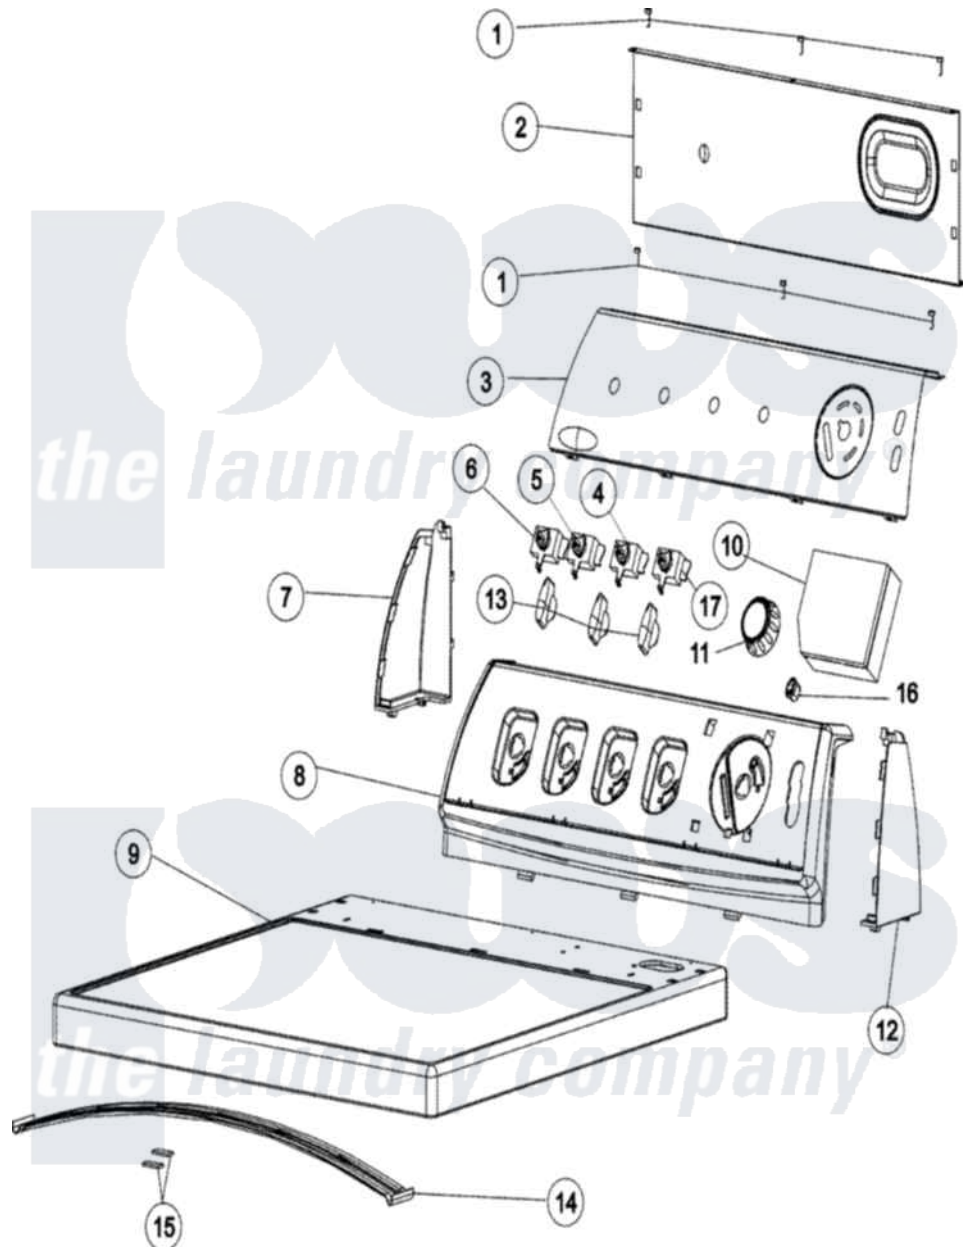

Maytag MDE4806AZW 03 - CONTROL PANEL & TOP

Maytag [Residential Maytag MDE4806AZW Dryer Parts](#) Parts Diagram 03 - CONTROL PANEL & TOP
 Click on the part number to view part

Item	Original Part Number	Replaced By	Status	Part Description
1	21002224			Screw
2	37001233			Shield, Backguard
3	37001178	12002674		Facia As P
4	37001263			Encoder, Rotary 4 Position
5	37001265			Encoder, Rotary 2 Position
6	37001264			Encoder, Rotary 5 Position
7	21001519			Endcap
8	37001166			Support, Switch -White
9	37001232	37001283		Top As Pack
10	37001167	37001286		Dryer Cont
11	37001185			Knob Assembly - Rotary Encoder
12	21001523			Endcap
13	21002070			Knob, Selector
14	56486		Not Available	BRACE, TOP
15	500121	510189		Pad Felt
16	21002080			Switch, Rocker