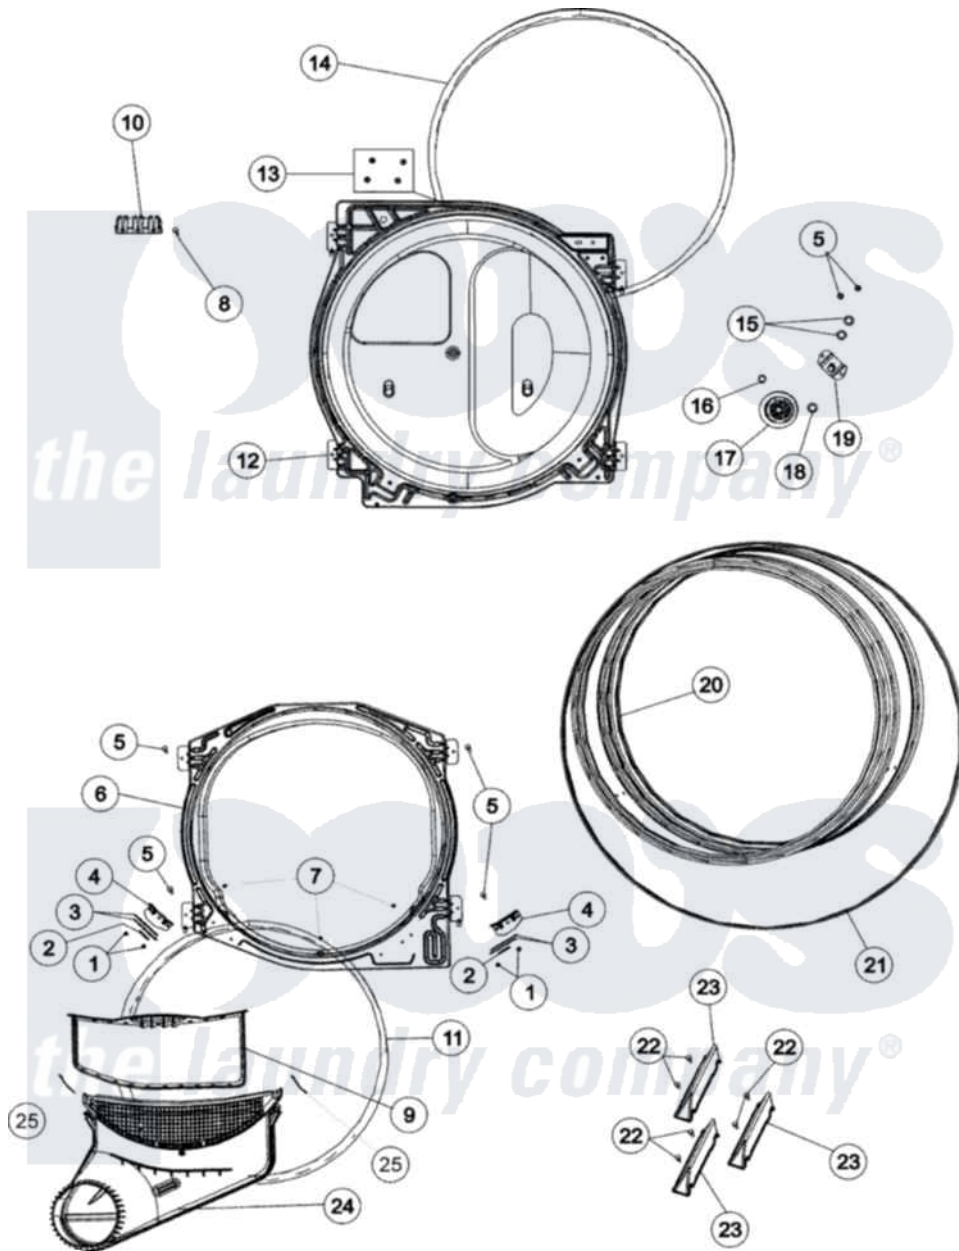

Maytag MDE4806AZW 05 - TUMBLER

Maytag [Residential Maytag MDE4806AZW Dryer Parts](#) Parts Diagram 05 - TUMBLER
 Click on the part number to view part

Item	Original Part Number	Replaced By	Status	Part Description
1	37001031	3370225		Screw
2	500121	510189		Pad Felt
3	40116501	37001298		Glide- Dry
4	37001036			Bracket, Cylinder Glide
5	503661	27001200		Screw
6	503616W	503616WP		Assembly, Frt Bulkhead
7	37001030			Screw, No.8ab-16 x 3/4 Fh
8	501285			Screw, No.12 X 9/16-Pla
9	37001142			Filter, Lint
10	Y61199	3400094		Screw, 10-32 X 3/8
"	37001160	61923		Block, Terminal
11	37001132			Seal, Cylinder
12	504801W	502614WP		Bulkhead, Rear
13	503688			Screw, 10B-16 X .34 I
14	37001132			Seal, Cylinder
15	52549			Washer, 501 ID X3/4 Odx

16	23748		Ring, Retaining
17	37001042		Assembly, Cylinder Roller
18	Y504082		Washer, Wave
19	40113601		Assembly, Roller Brkt
20	504467W	504467WP	Cylinder Assembly
21	40111201		Belt, Cylinder
22	Y62588		Screw, 10BT-12 X 1 Tap
23	37001125	12002559	Baffle Kit
24	37001141		Air Duct Assembly
25	503625		Sensor, Moisture
"	40012001		Clip, Retaining Harness