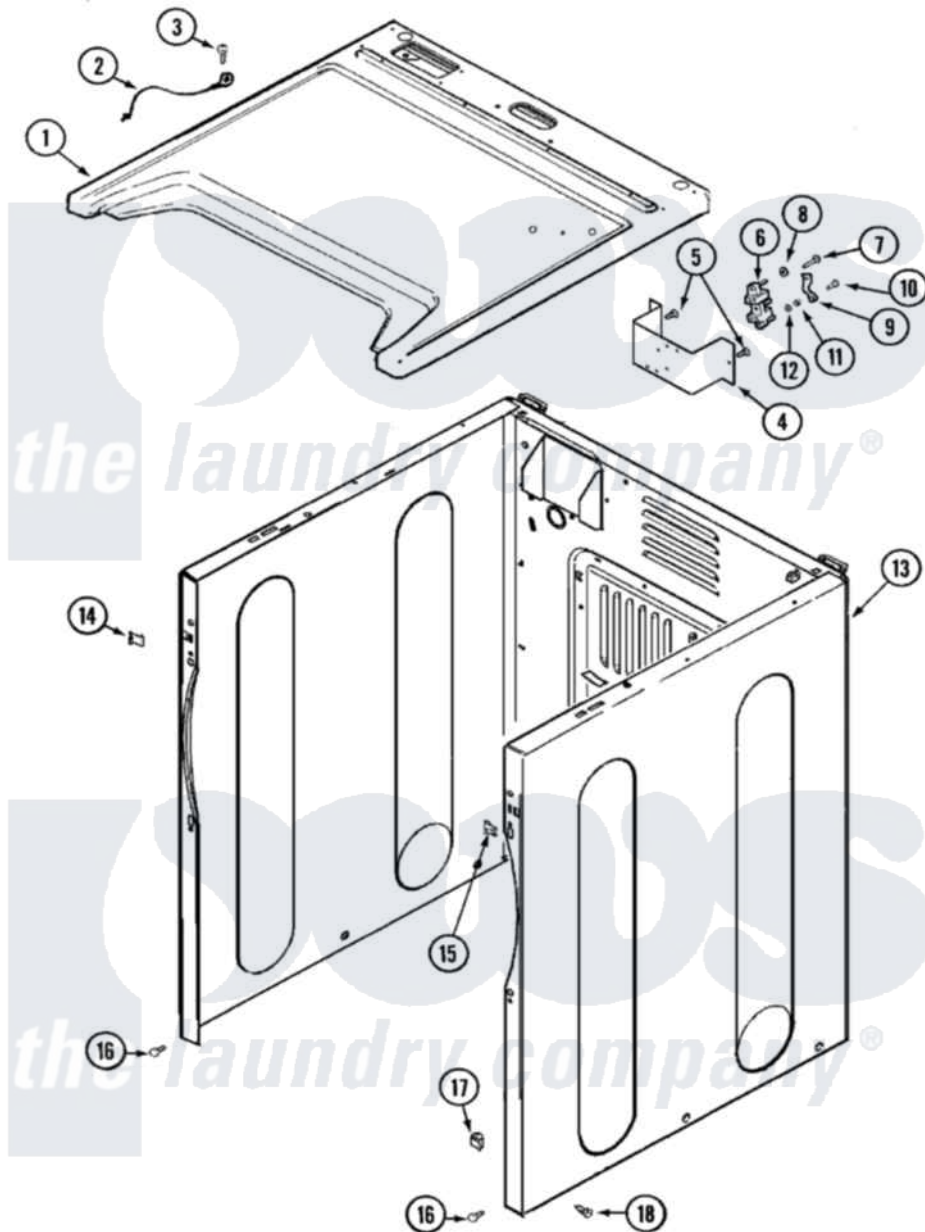

Maytag MDE4916AYA 01 - CABINET

Maytag [Residential Maytag MDE4916AYA Dryer Parts](#) Parts Diagram 01 - CABINET
 Click on the part number to view part

Item	Original Part Number	Replaced By	Status	Part Description
1	33001906		Not Available	COVER, TOP (ALM)---NA
2	33001859		Not Available	WIRE, GROUND
3	210186	3370225		Screw
4	33001826		Not Available	BRACKET, TERMINAL BLOCK---NA
5	22001995			Screw Note: Screw, Tumbler Front And Shroud
6	33001244			Block, Terminal
7	Y312209	W10001200		Screw
8	Y311270			Washer, Terminal Block
9	Y312184			Strap, Grounding
10	33001245			Screw---NA
11	311484	112432		Nut
12	311093			Washer, Terminal Connection
13	33001898	33002373		Cabinet
14	22002049			Clip Note: Clip, Front Panel
15	213280	204439		Screw And Fstner Assembly

16 [22001995](#)

Screw Note: Screw, Tumbler
Front And Shroud

17 [Y310376](#)

Clip, Door Switch Harness

18 [213007](#)

Xfor Cabinet See Cabinet,
Back