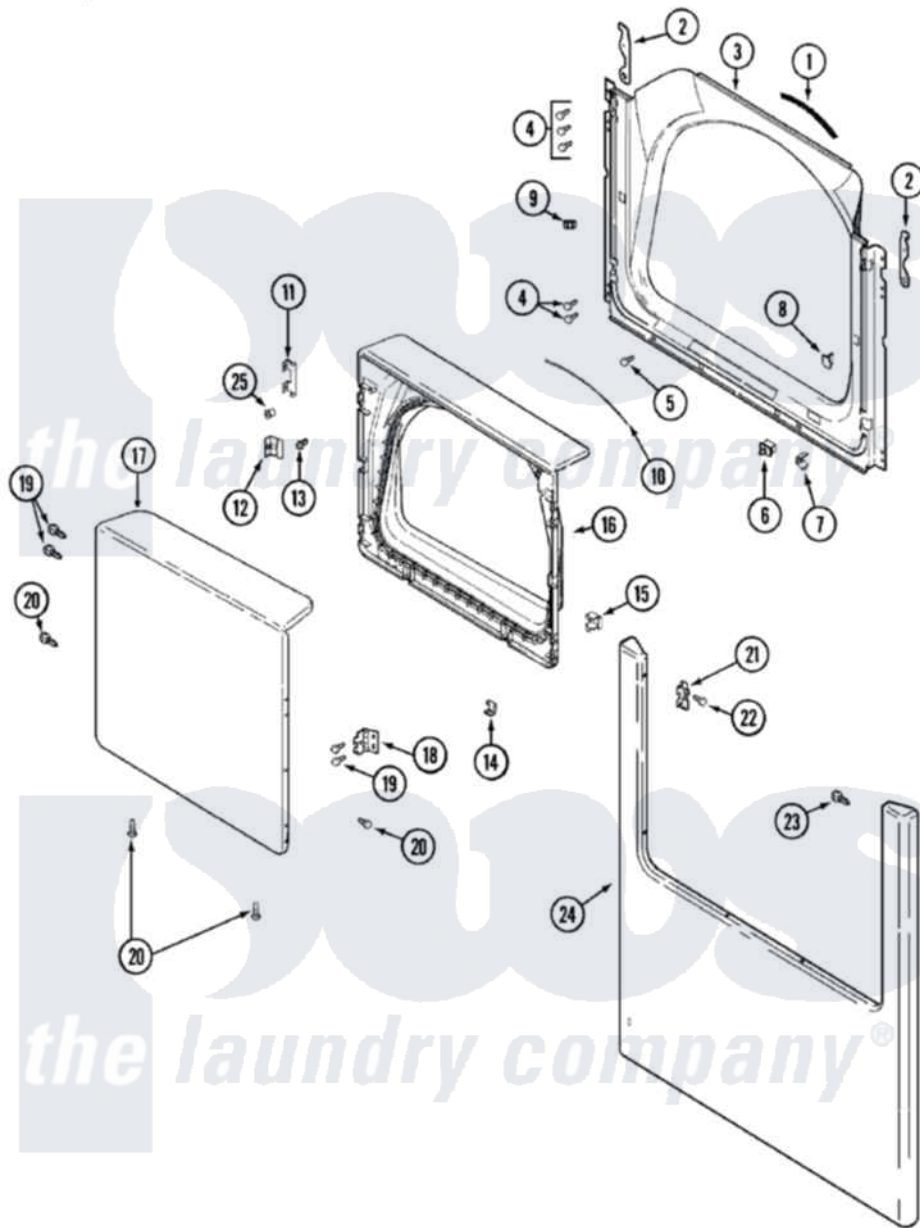

Maytag MDE4916AYA 04 - DOOR

Maytag [Residential Maytag MDE4916AYA Dryer Parts](#) Parts Diagram 04 - DOOR
 Click on the part number to view part

Item	Original Part Number	Replaced By	Status	Part Description
1	33001767			Seal, Shroud
2	22002247	33002597		Hook, Security
3	33001907		Not Available	SHROUD (ALM)---NA
4	22001995			Screw Note: Screw, Tumbler Front And Shroud
5	33001768			Screw, Shroud Note: Screw, Shroud And Outlet Duct
6	33001508	W10169313		Switch-Dor
7	33001760			Bracket, Hinge
8	33001174	LA-1003		Door Catch Kit
9	33001791	306436		Door Latch Kit--W
"	Y304578	LA-1003		Door Catch Kit
10	33002094			Seal, Door
11	22002038			Clip, Door
12	33001793			Bracket, Strike
13	33001761			Strike, Door
14	22002039			Clip, Door

15	33001763		Plug, Inner Door
16	33001908		DOOR, INNER (ALM)
17	22001817		Sheet, Sound Damper
"	33001909	33002371	Door, Outer
18	33001759		Hinge, Door
19	22002062	98006631	Screw
20	22002064	489355	Screw, 8 X 1/2
21	33002349		Cover, Hinge Hole
"	33001765		Cover, Hinge Hole
22	33001787		Screw, Hinge Note: Screw, Hinge Hole Cover
23	22002012		Screw, Hinge Note: Screw, Hinge Bracket
24	33001910	33002368	Panel, Front
25	33001771		Bushing, Inner Door