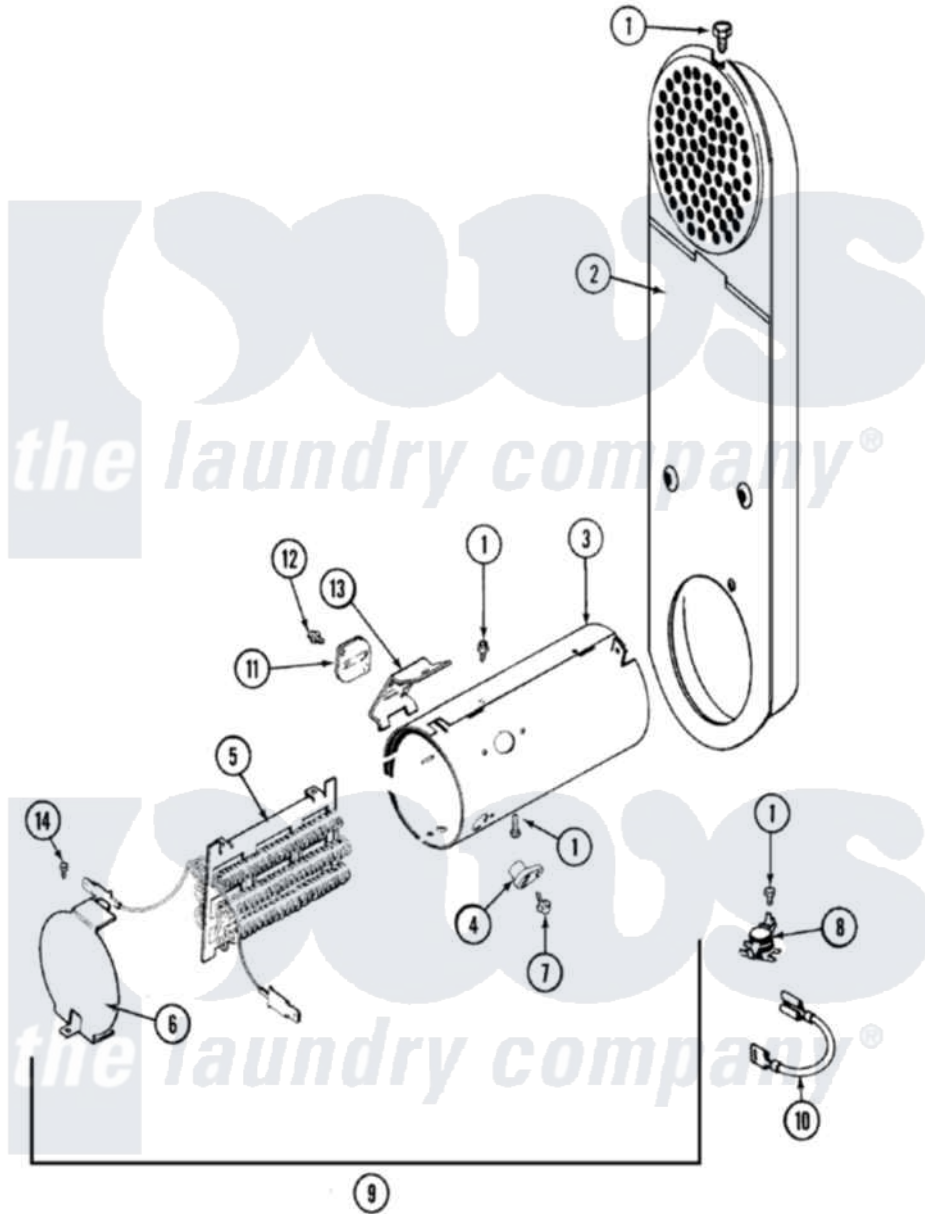

Maytag MDE4916AYA 05 - HEATER

Maytag Residential Maytag MDE4916AYA Dryer Parts Parts Diagram 05 - HEATER
 Click on the part number to view part

Item	Original Part Number	Replaced By	Status	Part Description
1	211294	90767		Screw, 8A X 3/8 HeX Washer Head Tapping
2	33001803	33003038		Assembly, Inlet Duct-Elec
3	314995			Enclosure, Heater
4	314998			Insulator, Terminal
5	307184	Y308612		Heater Sub-Assembly
6	314999			Shield, Radiant
7	314554		Not Available	SCREW
8	303396			Thermostat, Hi-Limit
9	307178			Heater Assembly
10	Y307173			Wire, Jumper
11	307473			Fuse, Thermal
12	33001860	W10116760		Screw
13	315346			Bracket, Thermal Fuse
14	Y308590	W10116795		Heater
"	22001996	3370225		Screw