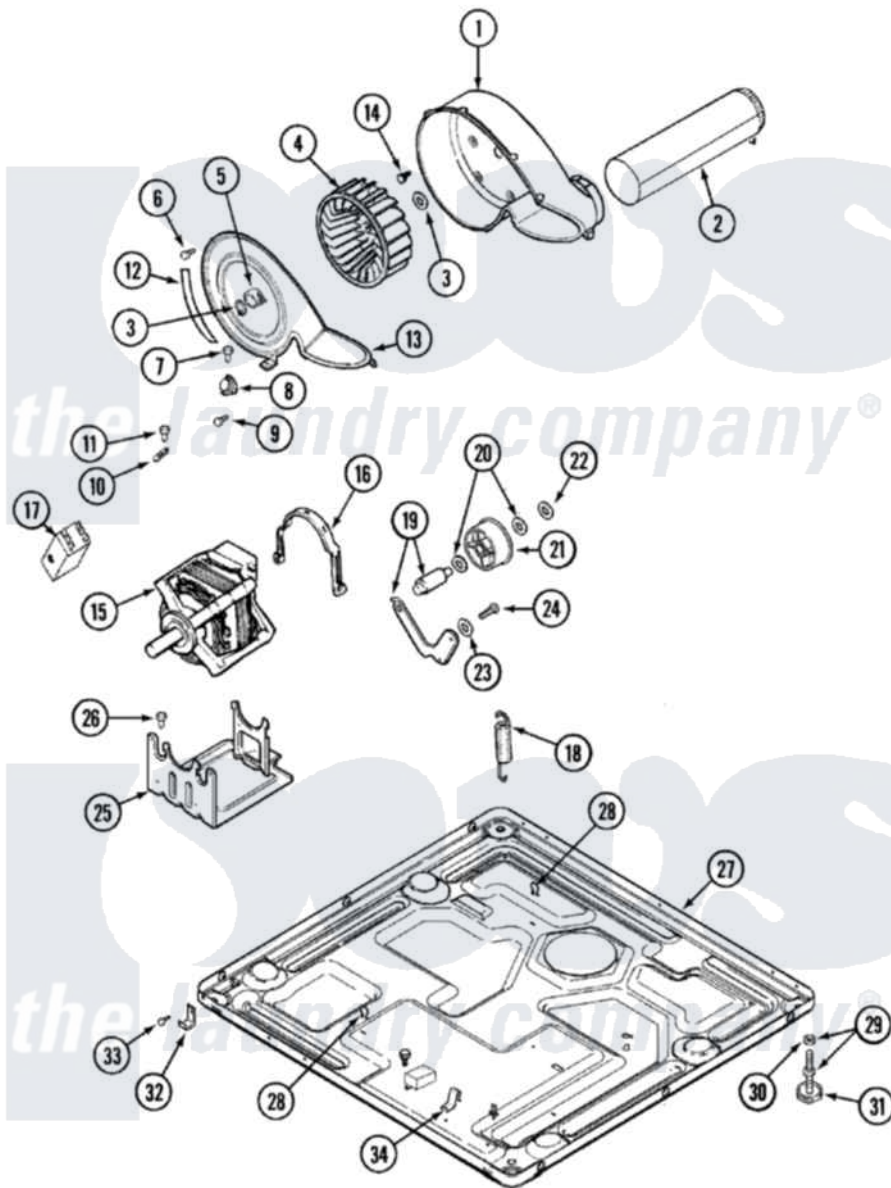

Maytag MDE4916AYA 06 - MOTOR DRIVE

Maytag [Residential Maytag MDE4916AYA Dryer Parts](#) Parts Diagram 06 - MOTOR DRIVE
 Click on the part number to view part

| Item | Original Part Number | Replaced By | Status | Part Description |
|------|--------------------------|---------------------------|---------------|---|
| 1 | 33001789 | | | Housing, Blower |
| 2 | 22001995 | | | Screw Note: Screw, Tumbler Front And Shroud |
| " | 33001800 | | | Duct Assembly, Exhaust |
| 3 | 410233 | 9703438 | | Ring-Retrn |
| 4 | 33001790 | | | Wheel, Blower |
| 5 | 312967 | | | Clamp, Blower Housing |
| 6 | 33001855 | 33002917 | | Screw, No.10-16 |
| 7 | Y313561 | | | Screw---NA |
| 8 | 307249 | | | Thermostat, Multi-Temp |
| 9 | 22001996 | 3370225 | | Screw |
| 10 | 33001762 | | | Fuse, Thermal |
| 11 | 314848 | W10116760 | | Screw |
| 12 | 33001772 | | Not Available | SEAL, BLOWER COVER |
| 13 | 33001873 | | | Cover, Blower Housing---NA |
| 14 | 314818 | 1163839 | | Screw |
| 15 | 33001853 | 33002478 | | Motor |