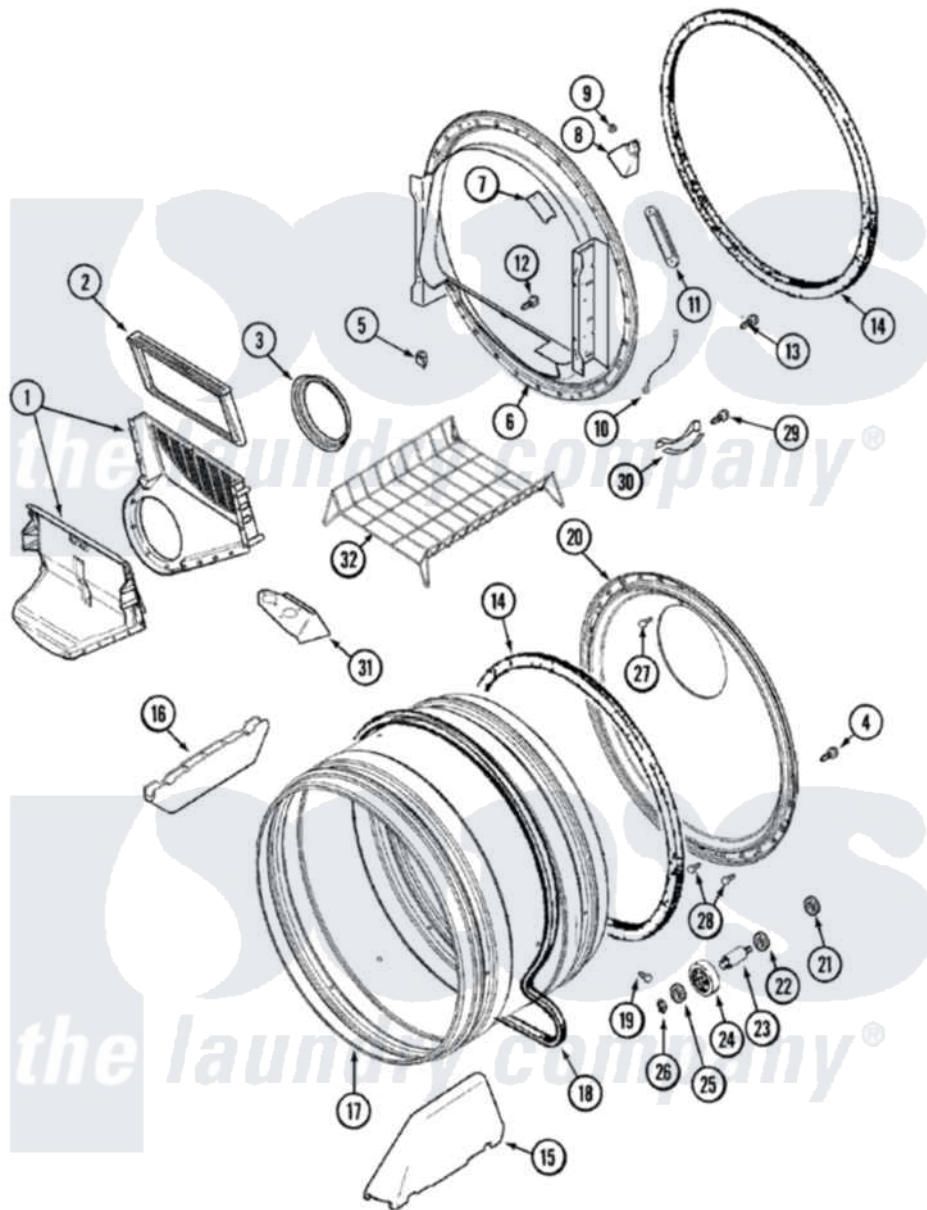

Maytag MDE4916AYA 07 - TUMBLER

Maytag Residential Maytag MDE4916AYA Dryer Parts Parts Diagram 07 - TUMBLER
 Click on the part number to view part

Item	Original Part Number	Replaced By	Status	Part Description
1	33001799			Outlet Duct Assembly Note: Outlet Duct Assembly
2	33001808			Filter, Lint
3	33001758	33002560		Seal, Blower
4	33002190			SCrew, C BraCe, BraCket, Cabinet
5	Y310376			Clip, Door Switch Harness
6	33001868			Front, Tumbler Front W/Sensor Note: Front, Tumbler
7	33001871			Screw Note: Screw, Drum Light
"	33001869			Lens, Drum Light
8	33001870		Not Available	HOLDER, LAMP (W/HOUSING) NOTE: LAMP (W/HOUSING & HOLDER)
"	22002263			Lamp
9	214872			Palnut, End Cap Note: Nut, Lamp Holder
10	211294	90767		Screw, 8A X 3/8 HeX Washer

10	211294	30707	Head Tapping
"	Y303711		Sensor Ground Wire
11	22001078	3177991	Screw
"	33001809		Sensor Bar Assembly
12	312311	312311MAY	Screw
13	33001855	33002917	Screw, No.10-16
14	33001807		Seal, Tumbler
15	33001756	33002032	Baffle
16	33001755		Baffle
17	33001889		Tumbler
18	33001777	33002535	V-Belt
19	33001788	33002973	Screw, No.9-15 X 1.00 Hx WS
20	33001801		Back, Tumbler
21	33001443		Nut, Hex
22	Y313347	312535	Washer, Vault Mounting Brk.
23	Y312948	6-3129480	Shaft- Tumbler
24	Y303373	12001541	Drum Roller/Washer Assembly--W
25	312535		Washer, Vault Mounting Brk.
26	410233	9703438	Ring-Retrn
27	210932		Screw, No.8 X 9/16 Ctsk Note: Screw, Inlet Duct
28	22001996	3370225	Screw
29	210720		Rivet, Bearing To Tumbler Fmt
30	306508		Tumbler Bearing Kit ----W
31	33001837		Cover, Thermostat
32	33001917	33001917A	Rack- Dryi