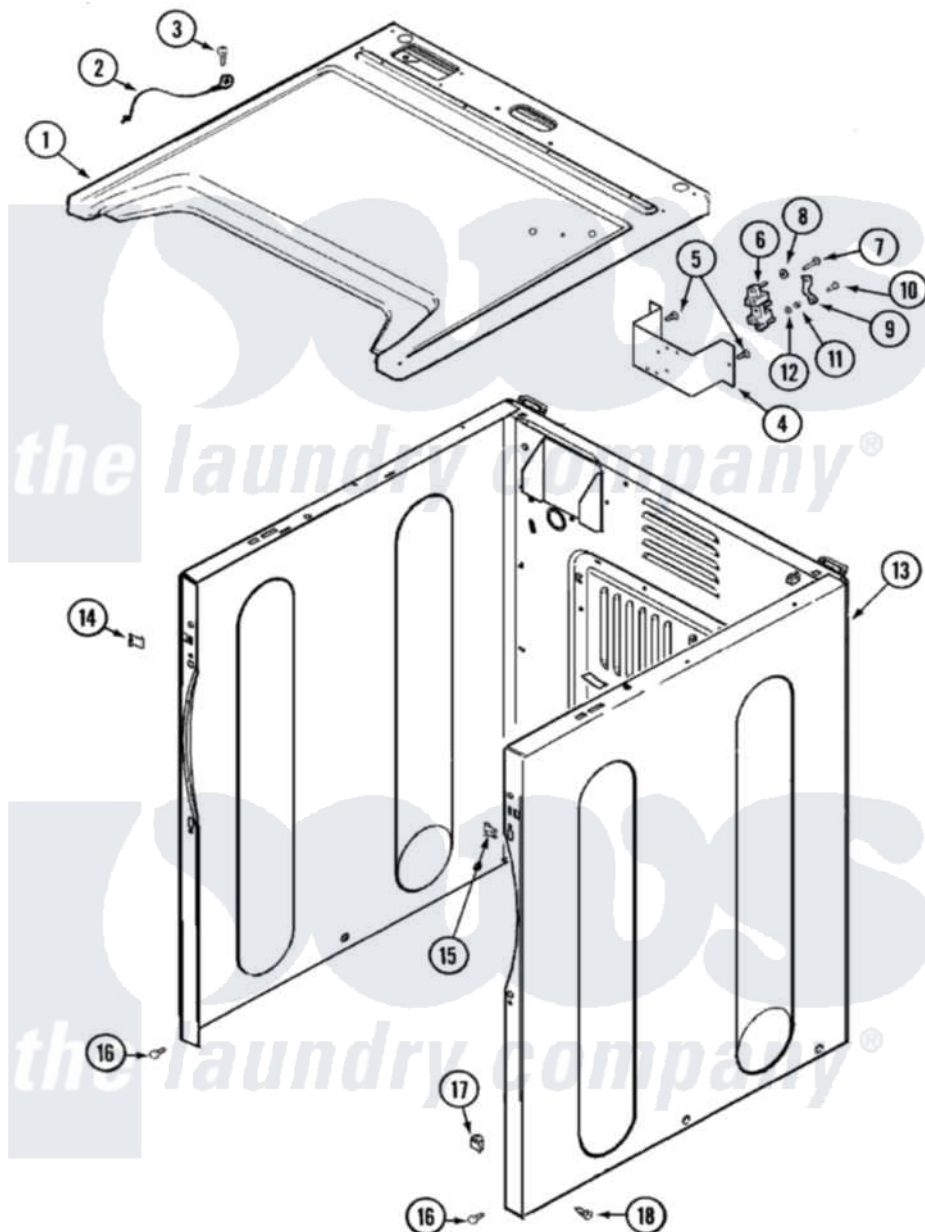

Maytag MDE4916AYW 01 - CABINET

Maytag [Residential Maytag MDE4916AYW Dryer Parts](#) Parts Diagram 01 - CABINET
 Click on the part number to view part

Item	Original Part Number	Replaced By	Status	Part Description
1	33001896			Cover, Top
2	33001859		Not Available	WIRE, GROUND
3	210186	3370225		Screw
4	33001826		Not Available	BRACKET, TERMINAL BLOCK---NA
5	22001995			Screw Note: Screw, Tumbler Front And Shroud
6	33001244			Block, Terminal
7	Y312209	W10001200		Screw
8	Y311270			Washer, Terminal Block
9	Y312184			Strap, Grounding
10	33001245			Screw---NA
11	311484	112432		Nut
12	311093			Washer, Terminal Connection
13	33001897			Cabinet
14	22002049			Clip Note: Clip, Front Panel
15	213280	204439		Screw And Fstner Assembly

16 [22001995](#)

Screw Note: Screw, Tumbler
Front And Shroud

17 [Y310376](#)

Clip, Door Switch Harness

18 [213007](#)

Xfor Cabinet See Cabinet,
Back