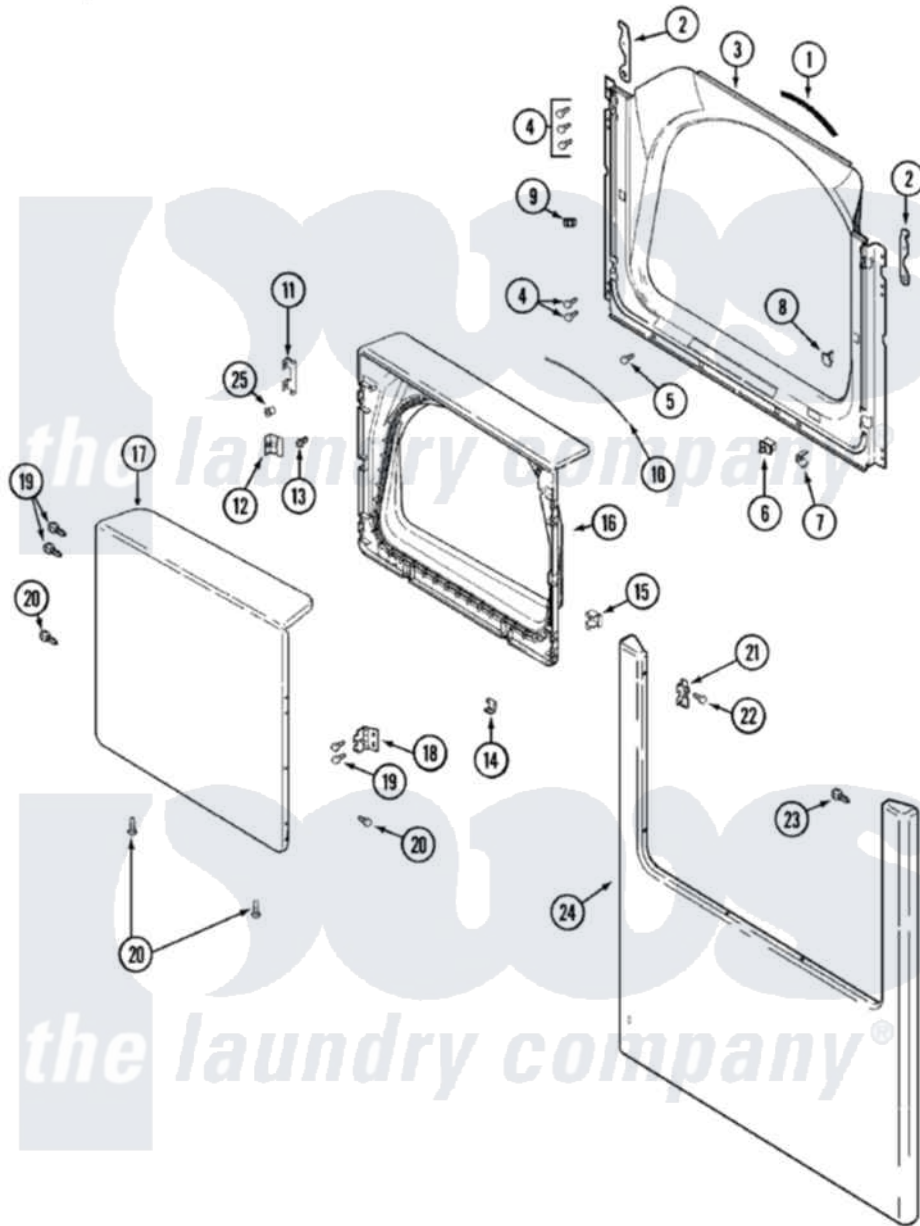

Maytag MDE4916AYW 04 - DOOR

Maytag [Residential Maytag MDE4916AYW Dryer Parts](#) Parts Diagram 04 - DOOR
 Click on the part number to view part

Item	Original Part Number	Replaced By	Status	Part Description
1	33001767			Seal, Shroud
2	22002247	33002597		Hook, Security
3	33001900			Shroud
4	22001995			Screw Note: Screw, Tumbler Front And Shroud
5	33001768			Screw, Shroud Note: Screw, Shroud And Outlet Duct
6	33001508	W10169313		Switch-Dor
7	33001760			Bracket, Hinge
8	33001174	LA-1003		Door Catch Kit
9	33001791	306436		Door Latch Kit--W
"	Y304578	LA-1003		Door Catch Kit
10	33002094			Seal, Door
11	22002038			Clip, Door
12	33001793			Bracket, Strike
13	33001761			Strike, Door
14	22002039			Clip, Door

15	33001763		Plug, Inner Door
16	33001899		Door, Inner
17	22001817		Sheet, Sound Damper
"	33001904		Door, Outer
18	33001759		Hinge, Door
19	22002062	98006631	Screw
20	22002063		Screw No.8-18AB Wafer Head
21	33002349		Cover, Hinge Hole
"	33001764		Cover, Hinge Hole
22	33001787		Screw, Hinge Note: Screw, Hinge Hole Cover
23	22002012		Screw, Hinge Note: Screw, Hinge Bracket
24	33001901		Panel, Front
25	33001771		Bushing, Inner Door