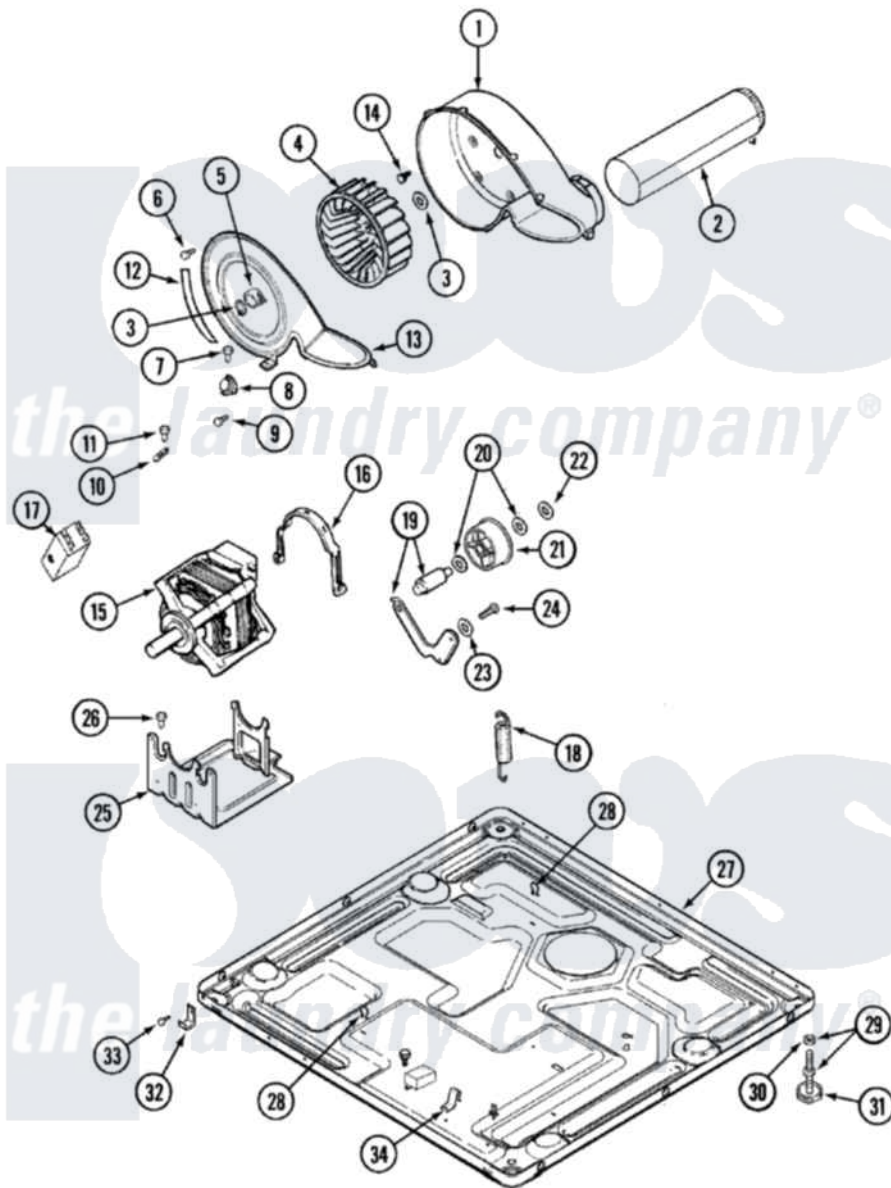

Maytag MDE4916AYW 06 - MOTOR DRIVE

Maytag [Residential Maytag MDE4916AYW Dryer Parts](#) Parts Diagram 06 - MOTOR DRIVE
 Click on the part number to view part

Item	Original Part Number	Replaced By	Status	Part Description
1	33001789			Housing, Blower
2	22001995			Screw Note: Screw, Tumbler Front And Shroud
"	33001800			Duct Assembly, Exhaust
3	410233	9703438		Ring-Retrn
4	33001790			Wheel, Blower
5	312967			Clamp, Blower Housing
6	33001855	33002917		Screw, No.10-16
7	Y313561			Screw---NA
8	307249			Thermostat, Multi-Temp
9	22001996	3370225		Screw
10	33001762			Fuse, Thermal
11	314848	W10116760		Screw
12	33001772		Not Available	SEAL, BLOWER COVER
13	33001873			Cover, Blower Housing---NA
14	314818	1163839		Screw
15	33001853	33002478		Motor

"	33002237	33002478	Motor
"	33002462	33002478	Motor
"	33002478		Motor
16	Y015825		Clip, Motor To Motor Support
17	33001854	33002478	Motor
18	33001754	33002459	Assembly, Spring And Plug
"	33002460	33002459	Assembly, Spring And Plug
"	33002461		Plug For Spring
"	33002157		Grommet
19	33001840	6-3705180	Idler Arm
20	Y312527		Washer, Idler Shaft
21	33001783	6-3700340	BearIng- I
22	312958	354987	Ring, Retaining
23	315772		Sleeve, Idler Arm
24	Y014874		Screw, Idler Arm And Sleeve
25	Y313561		Screw----NA
"	33001752	33002817	Motor Support, Offset
"	33002466	33002817	Motor Support, Offset
26	Y313561		Screw----NA
27	33001845	Not Available	BASE
"	33002465	Not Available	BASE, (LWR)----NA
28	410490		Spring, Retainer Wire Harness
29	Y305086		Adjustable Leg And Nut
30	Y052740	62739	Nut, Lock
31	Y314137		Foot, Rubber
32	22002239		Clip, Front Panel
33	Y310632	1163839	Screw
34	22002244		Clip, Grounding