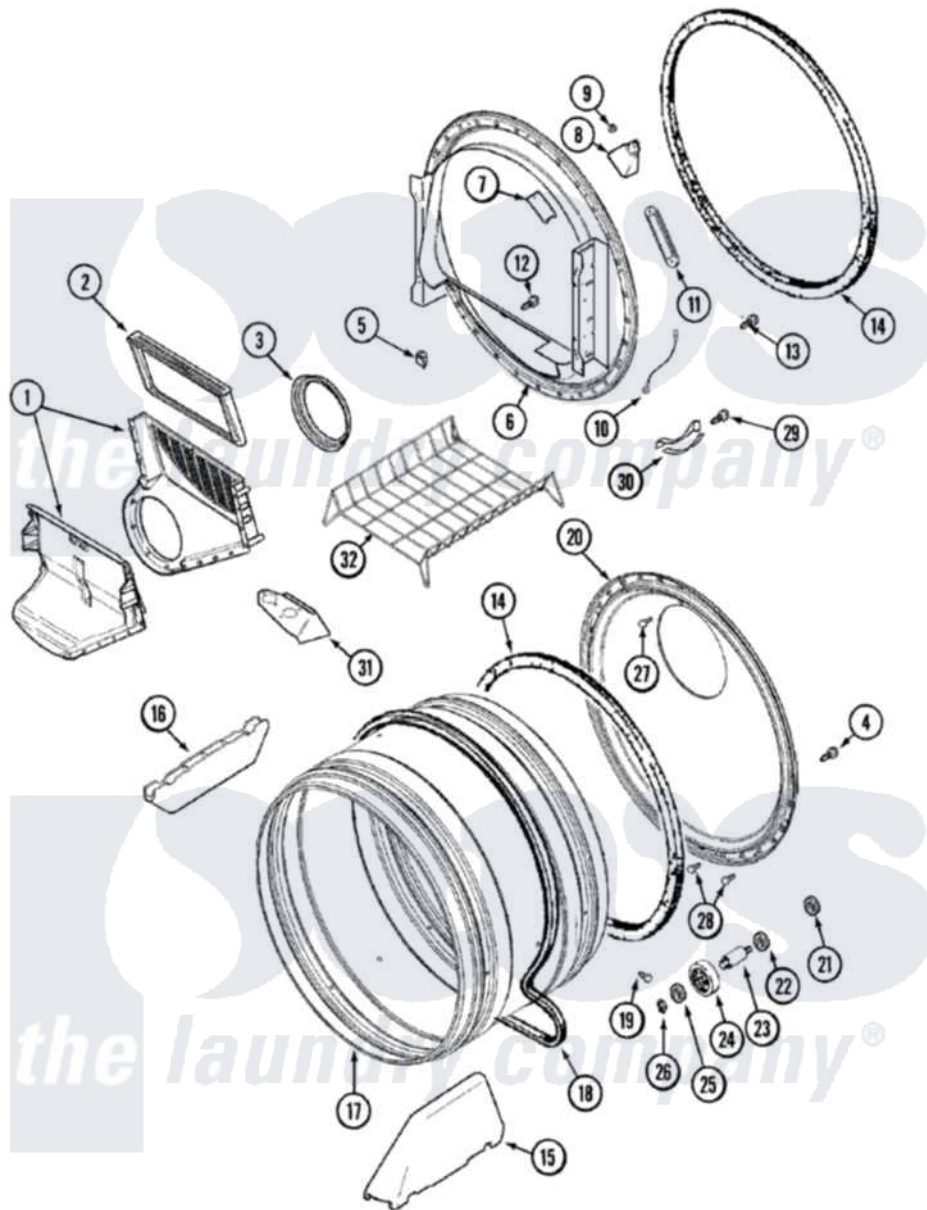

Maytag MDE4916AYW 07 - TUMBLER

Maytag Residential Maytag MDE4916AYW Dryer Parts Parts Diagram 07 - TUMBLER
 Click on the part number to view part

Item	Original Part Number	Replaced By	Status	Part Description
1	33001799			Outlet Duct Assembly Note: Outlet Duct Assembly
2	33001808			Filter, Lint
3	33001758	33002560		Seal, Blower
4	33002190			SCrew, C BraCe, BraCket, Cabinet
5	Y310376			Clip, Door Switch Harness
6	33001868			Front, Tumbler Front W/Sensor Note: Front, Tumbler
7	33001871			Screw Note: Screw, Drum Light
"	33001869			Lens, Drum Light
8	33001870		Not Available	HOLDER, LAMP (W/HOUSING) NOTE: LAMP (W/HOUSING & HOLDER)
"	22002263			Lamp
9	214872			Palnut, End Cap Note: Nut, Lamp Holder
10	211294	90767		Screw, 8A X 3/8 HeX Washer

10	211294	30707	Head Tapping
"	Y303711		Sensor Ground Wire
11	22001078	3177991	Screw
"	33001809		Sensor Bar Assembly
12	312311	312311MAY	Screw
13	33001855	33002917	Screw, No.10-16
14	33001807		Seal, Tumbler
15	33001756	33002032	Baffle
16	33001755		Baffle
17	33001889		Tumbler
18	33001777	33002535	V-Belt
19	33001788	33002973	Screw, No.9-15 X 1.00 Hx WS
20	33001801		Back, Tumbler
21	33001443		Nut, Hex
22	Y313347	312535	Washer, Vault Mounting Brk.
23	Y312948	6-3129480	Shaft- Tumbler
24	Y303373	12001541	Drum Roller/Washer Assembly--W
25	312535		Washer, Vault Mounting Brk.
26	410233	9703438	Ring-Retrn
27	210932		Screw, No.8 X 9/16 Ctsk Note: Screw, Inlet Duct
28	22001996	3370225	Screw
29	210720		Rivet, Bearing To Tumbler Fmt
30	306508		Tumbler Bearing Kit ----W
31	33001837		Cover, Thermostat
32	33001917	33001917A	Rack- Dryi