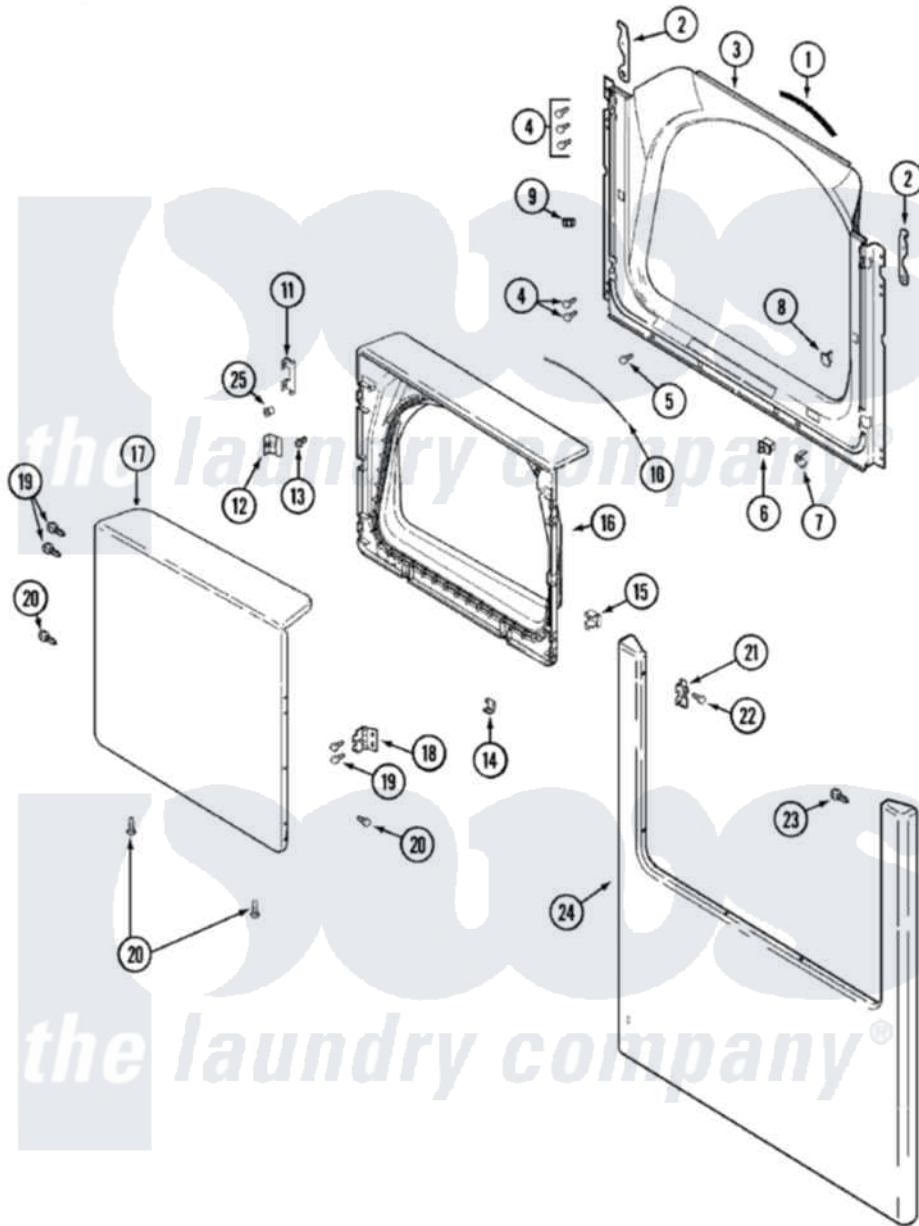

Maytag MDE4916AZW 04 - DOOR

Maytag [Residential Maytag MDE4916AZW Dryer Parts](#) Parts Diagram 04 - DOOR
 Click on the part number to view part

Item	Original Part Number	Replaced By	Status	Part Description
1	33001767			Seal, Shroud
2	22002247	33002597		Hook, Security
3	33001900			Shroud
4	22001995			Screw Note: Screw, Tumbler Front And Shroud
5	33001768			Screw, Shroud Note: Screw, Shroud And Outlet Duct
6	33001508	W10169313		Switch-Dor
7	33001760			Bracket, Hinge
8	33001174	LA-1003		Door Catch Kit
9	33001791	306436		Door Latch Kit--W
"	Y304578	LA-1003		Door Catch Kit
10	33002094			Seal, Door
11	22002038			Clip, Door
12	33001793			Bracket, Strike
13	33001761			Strike, Door
14	22002039			Clip, Door

15	33001763		Plug, Inner Door
16	33001899		Door, Inner
17	22001817		Sheet, Sound Damper
"	33001904		Door, Outer
18	33001759		Hinge, Door
19	22002062	98006631	Screw
20	22002063		Screw No.8-18AB Wafer Head
21	33002349		Cover, Hinge Hole
"	33001764		Cover, Hinge Hole
22	33001787		Screw, Hinge Note: Screw, Hinge Hole Cover
23	22002012		Screw, Hinge Note: Screw, Hinge Bracket
24	33001901		Panel, Front
25	33001771		Bushing, Inner Door